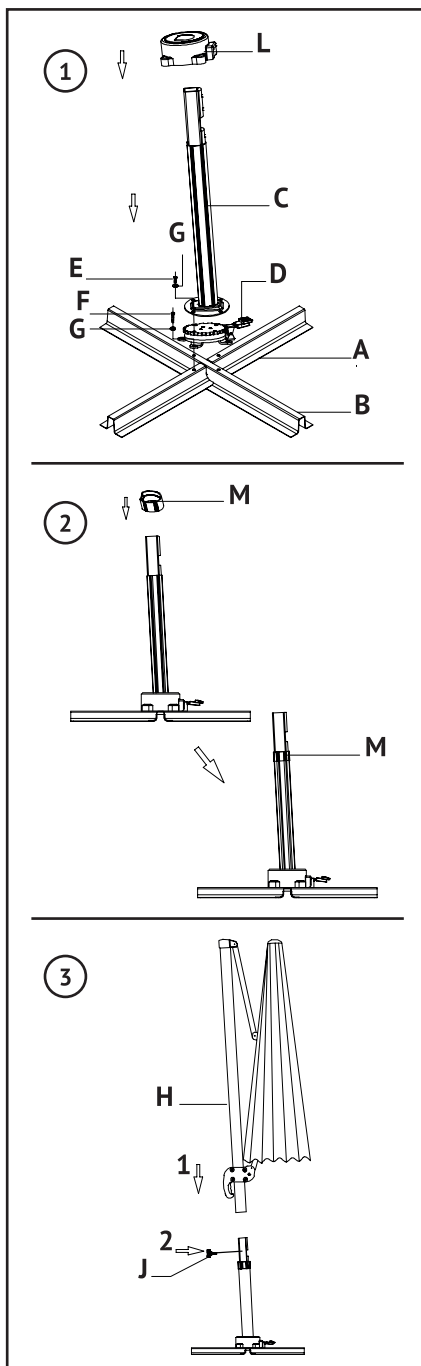

Montageanleitung für Sonnenschirm

90541-90547

| Nr. | Form | Anzahl |
|-----|---|--------|
| A |  | 1 |
| B |  | 1 |
| C |  | 1 |
| D |  | 1 |
| E |  M8x14mm | 4 |
| F |  M8x20mm | 4 |
| G |  Ø8mm | 8 |
| H |  | 1 |
| I |  | 1 |
| J |  | 1 |
| K |  | 1 |
| L |  | 1 |
| M |  | 1 |