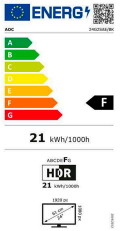

24G2SAE/BK

23.8 inch (60.5 cm) LCD MONITOR

23,8" gaming monitor with 165Hz refresh rate, 1ms MPRT response time and FreeSync Premium

General

Model name	24G2SAE/BK
EAN	4038986199919
Product Line	AOC Gaming
Series	G2 Series
Channel	B2C
Classification	Mainstream
Section	Consumer, Gaming
Gaming style	Shooters, MMORPG, Action, eSports, RTS
Launch date	2021-09-14T22:00:00+00:00
Continent	Europe

Screen

Resolution	1920x1080
Refresh rate	165Hz
Screen size (inch)	23.8 inch
Screen size (cm)	60.5 cm
Flat / Curved	Flat
Backlight	WLED
Panel Type	VA
Aspect ratio	16:9
Display Colours	16.7 Million
sRGB Coverage (%) (CIE 1931)	12595
Scanning Frequency	VGA/HDMI1.4 : 30 -160KHz (H) DP1.2 : 30 -200KHz (H) VGA/HDMI1.4 :48-144Hz (V) DP1.2:48-165Hz (V)
Response time (GtG)	4 ms
Response Time (MPRT)	1 ms
Contrast (static)	3000:1
Brightness (typical)	350 cd/m ²
Viewing angle (CR10)	178/178 °
Hard Glass	Antiglare
OSD languages	EN, FR , ES, PT, DE, IT, NL, SE, FI, PL ,CZ, RU, KR, CN (T), CN (S), JP

Exterior

Monitor colour	Black Red
Bezel Type	Frameless
Removable Stand	✓

Ergonomics

Vesa Wallmount	100x100
----------------	---------

Connectivity and Multimedia

Signal Input	HDMI 1.4 x 2, DisplayPort 1.2 x 1
--------------	-----------------------------------

Sustainability

HF	✓
----	---

Power / Environmental

Power Consumption On	22W
Power Consumption Standby	0.3W watt
Power Consumption Off	0.3W watt

Approbations / Regulations

CE	✓
FCC	✓
EAC	✓
ISO 9241-307 class I	✓