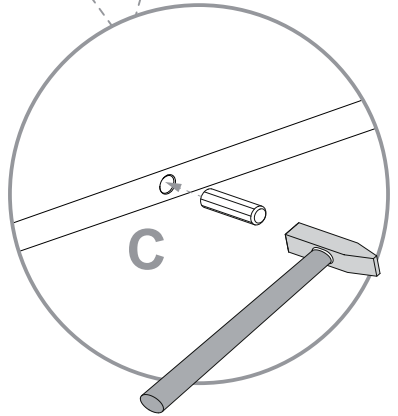

Cod.	Qt.	Dimensions (mm)	Item Code	Box
1	1	708x380x16	XP_COGENFI5-BIA	2-2
2	1	708x380x16	XP_COGENFI2-BIA	2-2
3	1	1380x400x16	XP_CTGENBO2-235	1-2
4	1	1380x400x16	XP_COGENKB2-BIA	1-2
5	1	1361x722x3	XP_SCGEN02-BIA	1-2
6	1	1347x70x22	XP_CTGENFB2-235	1-2
7	1	894,5x330x16	XP_CEGENRP2-235	1-2
8	2	655x457x16	XP_CSGENAA1-BIA	2-2
9	1	1346	XP_CSGENCL02	1-2
10	1	708x364x16	XP_CSGENTR3-235	2-2
11	2	435x70x22	XP_CTGENFB5-235	2-2
12	1	435x130x16	XP_CTGENFS1-235	1-2
13	3	457x185x16	XP_COGENCO1-BIA	1-2
14	3	410x350x107	XP_SNP10727-BIA	1-2
15	3	396,5x350x3	XP_FNGEN1	1-2

- D** Mit LED
- GB** Whit LED
- I** Con LED
- F** Avec LED
- NL** Met LED

-
- D** Ohne LED
 - GB** Whitout LED
 - I** Senza LED
 - F** Sans LED
 - NL** Zonder LED

A

1A

1B

2

3

4

x2

A

B

n.6

C

Ø8x30mm n.14

A

C