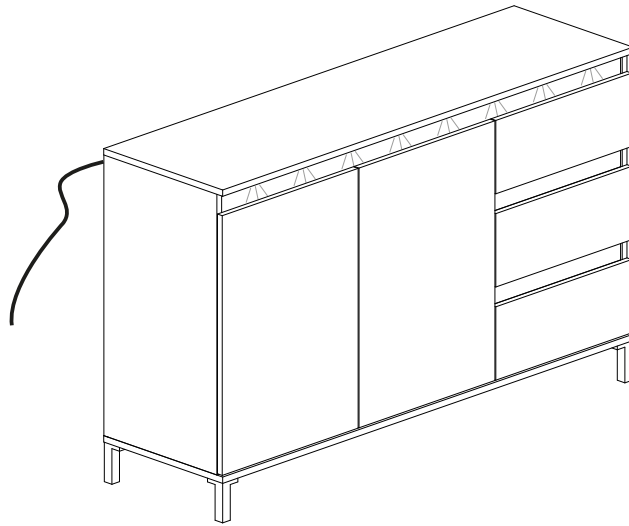

- **D** Mit LED
- **GB** Whit LED
- **I** Con LED
- **F** Avec LED
- **NL** Met LED

1. ---
2. **D** Ohne LED
   - **GB** Whitout LED
   - **I** Senza LED
   - **F** Sans LED
   - **NL** Zonder LED