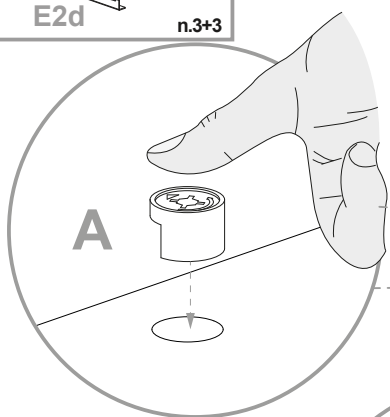

Cod.	Qt.	Dimensions (mm)	Item Code	Box
1	1	708x380x16	XP_COGENFI5-BIA	2-2
2	1	708x380x16	XP_COGENFI2-BIA	2-2
3	1	1380x400x16	XP_CTGENBO2-235	1-2
4	1	1380x400x16	XP_COGENKB2-BIA	1-2
5	1	1361x722x3	XP_SCGEN02-BIA	1-2
6	1	1347x70x22	XP_CTGENFB2-235	1-2
7	1	894,5x330x16	XP_CEGENRP2-235	1-2
8	2	655x457x16	XP_CSGENAA1-BIA	2-2
9	1	1346	XP_CSGENCL02	1-2
10	1	708x364x16	XP_CSGENTR3-235	2-2
11	2	435x70x22	XP_CTGENFB5-235	2-2
12	1	435x130x16	XP_CTGENFS1-235	1-2
13	3	457x185x16	XP_COGENCO1-BIA	1-2
14	3	410x350x107	XP_SNP10727-BIA	1-2
15	3	396,5x350x3	XP_FNGEN1	1-2

- D** Mit LED
- GB** Whit LED
- I** Con LED
- F** Avec LED
- NL** Met LED

-
- D** Ohne LED
 - GB** Whitout LED
 - I** Senza LED
 - F** Sans LED
 - NL** Zonder LED

A

1A

1B

2

3

4