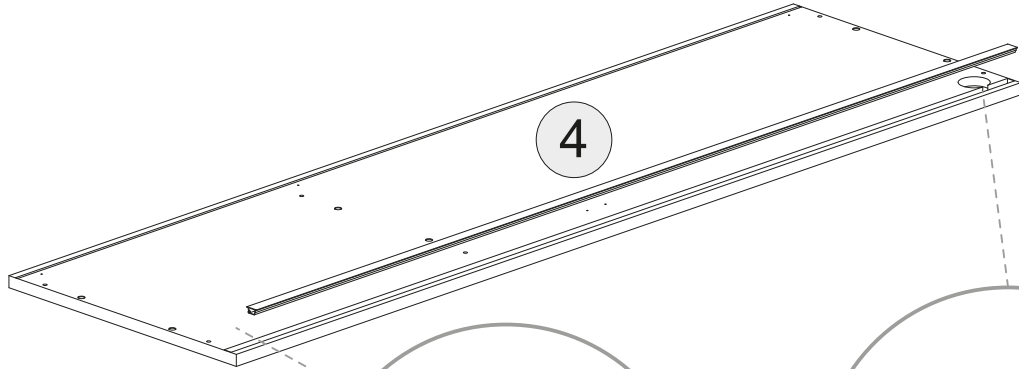

Cod.	Qt.	Dimensions (mm)	Item Code	Box
1	1	708x380x16	XP_COGENFI5-BIA	2-2
2	1	708x380x16	XP_COGENFI2-BIA	2-2
3	1	1380x400x16	XP_CTGENBO2-235	1-2
4	1	1380x400x16	XP_COGENKB2-BIA	1-2
5	1	1361x722x3	XP_SCGEN02-BIA	1-2
6	1	1347x70x22	XP_CTGENFB2-235	1-2
7	1	894,5x330x16	XP_CEGENRP2-235	1-2
8	2	655x457x16	XP_CSGENAA1-BIA	2-2
9	1	1346	XP_CSGENCL02	1-2
10	1	708x364x16	XP_CSGENTR3-235	2-2
11	2	435x70x22	XP_CTGENFB5-235	2-2
12	1	435x130x16	XP_CTGENFS1-235	1-2
13	3	457x185x16	XP_COGENCO1-BIA	1-2
14	3	410x350x107	XP_SNP10727-BIA	1-2
15	3	396,5x350x3	XP_FNGEN1	1-2

- D** Mit LED
- GB** Whit LED
- I** Con LED
- F** Avec LED
- NL** Met LED

-
- D** Ohne LED
 - GB** Whitout LED
 - I** Senza LED
 - F** Sans LED
 - NL** Zonder LED

A

1A

1B

2

3

4