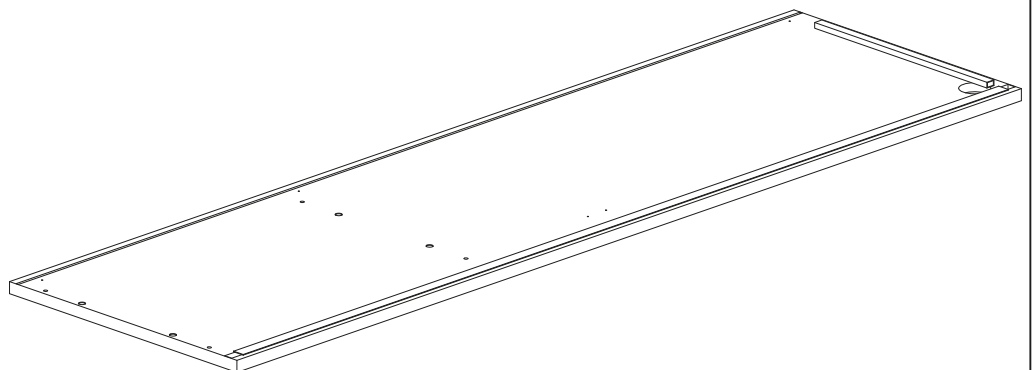

Cod.	Qt.	Dimensions (mm)	Item Code	Box
1	1	708x380x16	XP_COGENFI5-BIA	2-2
2	1	708x380x16	XP_COGENFI2-BIA	2-2
3	1	1380x400x16	XP_CTGENBO2-235	1-2
4	1	1380x400x16	XP_COGENKB2-BIA	1-2
5	1	1361x722x3	XP_SCGEN02-BIA	1-2
6	1	1347x70x22	XP_CTGENFB2-235	1-2
7	1	894,5x330x16	XP_CEGENRP2-235	1-2
8	2	655x457x16	XP_CSGENAA1-BIA	2-2
9	1	1346	XP_CSGENCL02	1-2
10	1	708x364x16	XP_CSGENTR3-235	2-2
11	2	435x70x22	XP_CTGENFB5-235	2-2
12	1	435x130x16	XP_CTGENFS1-235	1-2
13	3	457x185x16	XP_COGENCO1-BIA	1-2
14	3	410x350x107	XP_SNP10727-BIA	1-2
15	3	396,5x350x3	XP_FNGEN1	1-2

- D** Mit LED
- GB** Whit LED
- I** Con LED
- F** Avec LED
- NL** Met LED

-
- D** Ohne LED
 - GB** Whitout LED
 - I** Senza LED
 - F** Sans LED
 - NL** Zonder LED

A

1A

1B

2

3

4