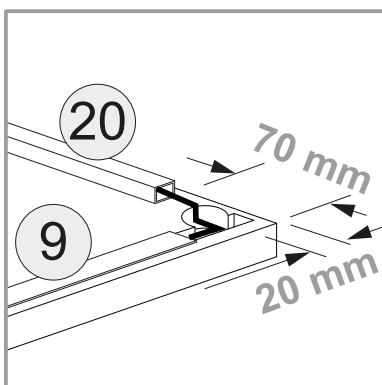

Cod.	Qt.	Dimensions (mm)	Item Code	Box
1	1	708x380x16	XP_COGENFI5-BIA	2-2
2	1	708x380x16	XP_COGENFI2-BIA	2-2
3	1	1380x400x16	XP_CTGENBO2-235	1-2
4	1	1380x400x16	XP_COGENKB2-BIA	1-2
5	1	1361x722x3	XP_SCGEN02-BIA	1-2
6	1	1347x70x22	XP_CTGENFB2-235	1-2
7	1	894,5x330x16	XP_CEGENRP2-235	1-2
8	2	655x457x16	XP_CSGENAA1-BIA	2-2
9	1	1346	XP_CSGENCL02	1-2
10	1	708x364x16	XP_CSGENTR3-235	2-2
11	2	435x70x22	XP_CTGENFB5-235	2-2
12	1	435x130x16	XP_CTGENFS1-235	1-2
13	3	457x185x16	XP_COGENCO1-BIA	1-2
14	3	410x350x107	XP_SNP10727-BIA	1-2
15	3	396,5x350x3	XP_FNGEN1	1-2

- D** Mit LED
- GB** Whit LED
- I** Con LED
- F** Avec LED
- NL** Met LED

-
- D** Ohne LED
 - GB** Whitout LED
 - I** Senza LED
 - F** Sans LED
 - NL** Zonder LED

A

1A

1B

2

3

4

x2

A

B

n.6

C

Ø8x30mm n.14

A

C