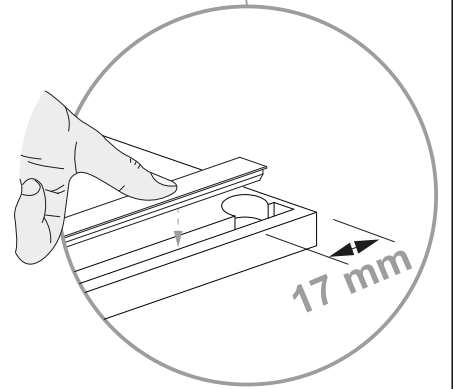

Cod.	Qt.	Dimensions (mm)	Item Code	Box
1	1	708x380x16	XP_COGENFI5-BIA	2-2
2	1	708x380x16	XP_COGENFI2-BIA	2-2
3	1	1380x400x16	XP_CTGENBO2-235	1-2
4	1	1380x400x16	XP_COGENKB2-BIA	1-2
5	1	1361x722x3	XP_SCGEN02-BIA	1-2
6	1	1347x70x22	XP_CTGENFB2-235	1-2
7	1	894,5x330x16	XP_CEGENRP2-235	1-2
8	2	655x457x16	XP_CSGENAA1-BIA	2-2
9	1	1346	XP_CSGENCL02	1-2
10	1	708x364x16	XP_CSGENTR3-235	2-2
11	2	435x70x22	XP_CTGENFB5-235	2-2
12	1	435x130x16	XP_CTGENFS1-235	1-2
13	3	457x185x16	XP_COGENCO1-BIA	1-2
14	3	410x350x107	XP_SNP10727-BIA	1-2
15	3	396,5x350x3	XP_FNGEN1	1-2

- D** Mit LED
- GB** Whit LED
- I** Con LED
- F** Avec LED
- NL** Met LED

-
- D** Ohne LED
 - GB** Whitout LED
 - I** Senza LED
 - F** Sans LED
 - NL** Zonder LED

A

1A

1B

2

3

4