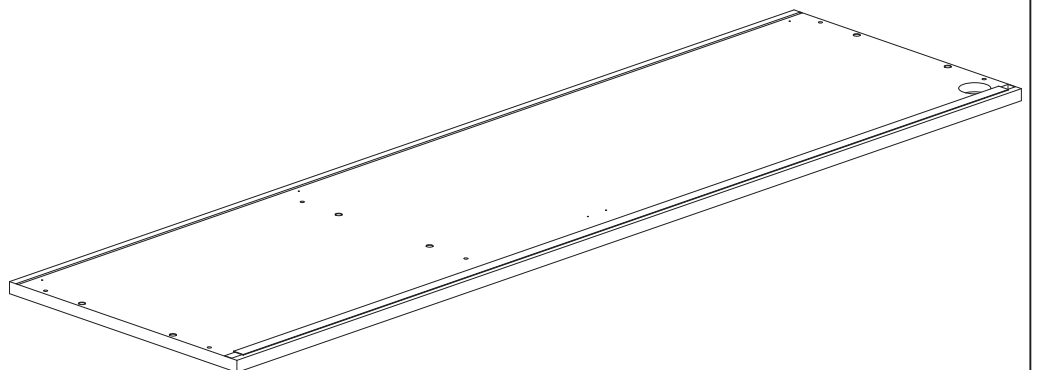

Cod.	Qt.	Dimensions (mm)	Item Code	Box
1	1	708x380x16	XP_COGENFI5-BIA	2-2
2	1	708x380x16	XP_COGENFI2-BIA	2-2
3	1	1380x400x16	XP_CTGENBO2-235	1-2
4	1	1380x400x16	XP_COGENKB2-BIA	1-2
5	1	1361x722x3	XP_SCGEN02-BIA	1-2
6	1	1347x70x22	XP_CTGENFB2-235	1-2
7	1	894,5x330x16	XP_CEGENRP2-235	1-2
8	2	655x457x16	XP_CSGENAA1-BIA	2-2
9	1	1346	XP_CSGENCL02	1-2
10	1	708x364x16	XP_CSGENTR3-235	2-2
11	2	435x70x22	XP_CTGENFB5-235	2-2
12	1	435x130x16	XP_CTGENFS1-235	1-2
13	3	457x185x16	XP_COGENCO1-BIA	1-2
14	3	410x350x107	XP_SNP10727-BIA	1-2
15	3	396,5x350x3	XP_FNGEN1	1-2

- D** Mit LED
- GB** Whit LED
- I** Con LED
- F** Avec LED
- NL** Met LED

-
- D** Ohne LED
 - GB** Whitout LED
 - I** Senza LED
 - F** Sans LED
 - NL** Zonder LED

A

1A

1B

2

3

4