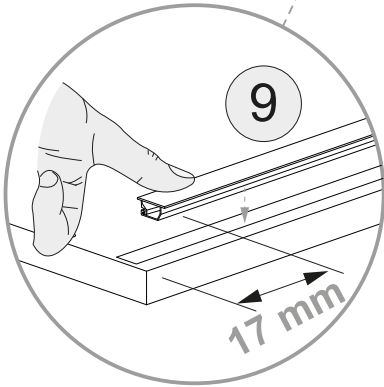

Cod.	Qt.	Dimensions (mm)	Item Code	Box
1	1	708x380x16	XP_COGENFI5-BIA	2-2
2	1	708x380x16	XP_COGENFI2-BIA	2-2
3	1	1380x400x16	XP_CTGENBO2-235	1-2
4	1	1380x400x16	XP_COGENKB2-BIA	1-2
5	1	1361x722x3	XP_SCGEN02-BIA	1-2
6	1	1347x70x22	XP_CTGENFB2-235	1-2
7	1	894,5x330x16	XP_CEGENRP2-235	1-2
8	2	655x457x16	XP_CSGENAA1-BIA	2-2
9	1	1346	XP_CSGENCL02	1-2
10	1	708x364x16	XP_CSGENTR3-235	2-2
11	2	435x70x22	XP_CTGENFB5-235	2-2
12	1	435x130x16	XP_CTGENFS1-235	1-2
13	3	457x185x16	XP_COGENCO1-BIA	1-2
14	3	410x350x107	XP_SNP10727-BIA	1-2
15	3	396,5x350x3	XP_FNGEN1	1-2

- D** Mit LED
- GB** Whit LED
- I** Con LED
- F** Avec LED
- NL** Met LED

-
- D** Ohne LED
 - GB** Whitout LED
 - I** Senza LED
 - F** Sans LED
 - NL** Zonder LED

A

1A

1B

2

3

4