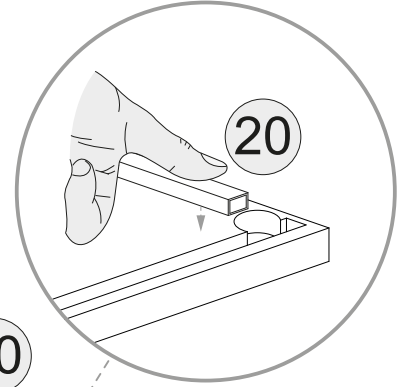

Cod.	Qt.	Dimensions (mm)	Item Code	Box
1	1	708x380x16	XP_COGENFI5-BIA	2-2
2	1	708x380x16	XP_COGENFI2-BIA	2-2
3	1	1380x400x16	XP_CTGENBO2-235	1-2
4	1	1380x400x16	XP_COGENKB2-BIA	1-2
5	1	1361x722x3	XP_SCGEN02-BIA	1-2
6	1	1347x70x22	XP_CTGENFB2-235	1-2
7	1	894,5x330x16	XP_CEGENRP2-235	1-2
8	2	655x457x16	XP_CSGENAA1-BIA	2-2
9	1	1346	XP_CSGENCL02	1-2
10	1	708x364x16	XP_CSGENTR3-235	2-2
11	2	435x70x22	XP_CTGENFB5-235	2-2
12	1	435x130x16	XP_CTGENFS1-235	1-2
13	3	457x185x16	XP_COGENCO1-BIA	1-2
14	3	410x350x107	XP_SNP10727-BIA	1-2
15	3	396,5x350x3	XP_FNGEN1	1-2

- D** Mit LED
- GB** Whit LED
- I** Con LED
- F** Avec LED
- NL** Met LED

-
- D** Ohne LED
 - GB** Whitout LED
 - I** Senza LED
 - F** Sans LED
 - NL** Zonder LED

A

1A

1B

2

3

4

x2

A

B

n.6

C

Ø8x30mm n.14

A

C