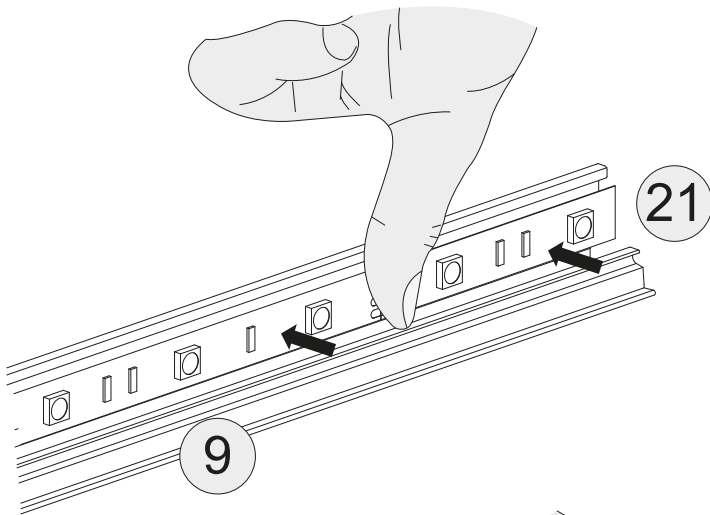

Cod.	Qt.	Dimensions (mm)	Item Code	Box
1	1	708x380x16	XP_COGENFI5-BIA	2-2
2	1	708x380x16	XP_COGENFI2-BIA	2-2
3	1	1380x400x16	XP_CTGENBO2-235	1-2
4	1	1380x400x16	XP_COGENKB2-BIA	1-2
5	1	1361x722x3	XP_SCGEN02-BIA	1-2
6	1	1347x70x22	XP_CTGENFB2-235	1-2
7	1	894,5x330x16	XP_CEGENRP2-235	1-2
8	2	655x457x16	XP_CSGENAA1-BIA	2-2
9	1	1346	XP_CSGENCL02	1-2
10	1	708x364x16	XP_CSGENTR3-235	2-2
11	2	435x70x22	XP_CTGENFB5-235	2-2
12	1	435x130x16	XP_CTGENFS1-235	1-2
13	3	457x185x16	XP_COGENCO1-BIA	1-2
14	3	410x350x107	XP_SNP10727-BIA	1-2
15	3	396,5x350x3	XP_FNGEN1	1-2

- D** Mit LED
- GB** Whit LED
- I** Con LED
- F** Avec LED
- NL** Met LED

-
- D** Ohne LED
 - GB** Whitout LED
 - I** Senza LED
 - F** Sans LED
 - NL** Zonder LED

A

1A

1B

2

3

4