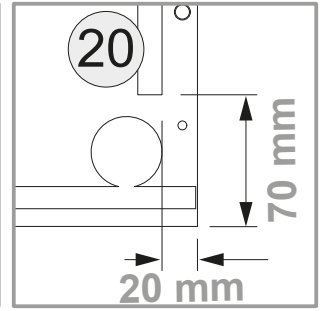

Cod.	Qt.	Dimensions (mm)	Item Code	Box
1	1	708x380x16	XP_COGENFI5-BIA	2-2
2	1	708x380x16	XP_COGENFI2-BIA	2-2
3	1	1380x400x16	XP_CTGENBO2-235	1-2
4	1	1380x400x16	XP_COGENKB2-BIA	1-2
5	1	1361x722x3	XP_SCGEN02-BIA	1-2
6	1	1347x70x22	XP_CTGENFB2-235	1-2
7	1	894,5x330x16	XP_CEGENRP2-235	1-2
8	2	655x457x16	XP_CSGENAA1-BIA	2-2
9	1	1346	XP_CSGENCL02	1-2
10	1	708x364x16	XP_CSGENTR3-235	2-2
11	2	435x70x22	XP_CTGENFB5-235	2-2
12	1	435x130x16	XP_CTGENFS1-235	1-2
13	3	457x185x16	XP_COGENCO1-BIA	1-2
14	3	410x350x107	XP_SNP10727-BIA	1-2
15	3	396,5x350x3	XP_FNGEN1	1-2

- D** Mit LED
- GB** Whit LED
- I** Con LED
- F** Avec LED
- NL** Met LED

-
- D** Ohne LED
 - GB** Whitout LED
 - I** Senza LED
 - F** Sans LED
 - NL** Zonder LED

A

1A

1B

2

3

4

x2

A

B

n.6

C

Ø8x30mm n.14

A

C