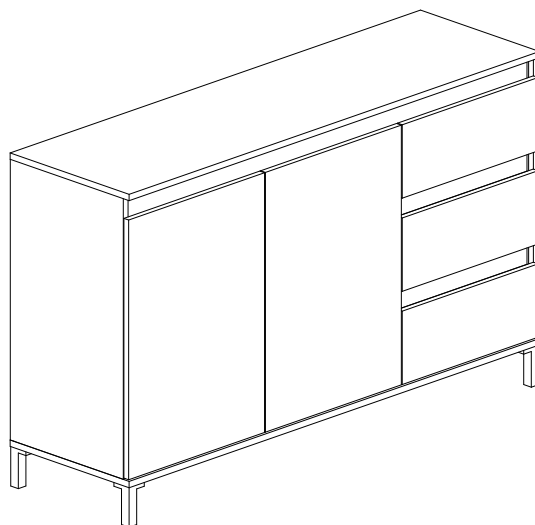

- **D** Mit LED
- **GB** Whit LED
- **I** Con LED
- **F** Avec LED
- **NL** Met LED

1. ---
2. **D** Ohne LED
   - **GB** Whitout LED
   - **I** Senza LED
   - **F** Sans LED
   - **NL** Zonder LED