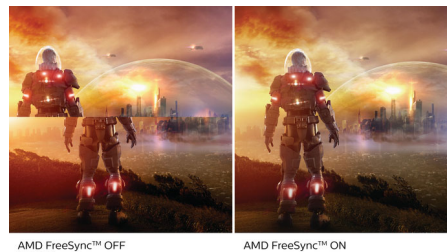

AMD FreeSync™ Premium

Gaming shouldn't be a choice between choppy gameplay or broken frames. AMD FreeSync™ Premium equips serious gamers with a fluid, tear-free gameplay experience at peak performance. There are no compromises,

game confidently with a high refresh rate, low framerate compensation and low latency.