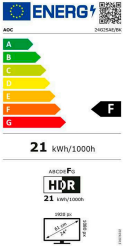

## 24G2SAE/BK

23.8 inch (60.5 cm) LCD MONITOR

23,8" gaming monitor with 165Hz refresh rate, 1ms MPRT response time and FreeSync Premium

### Screen

Resolution	1920x1080
Refresh rate	165Hz
Screen size (inch)	23.8 inch
Screen size (cm)	60.5 cm
Flat / Curved	Flat
Backlight	WLED
Panel Type	VA
Aspect ratio	16:9
Display Colours	16.7 Million
sRGB Coverage (%) (CIE 1931)	12595
Scanning Frequency	VGA/HDMI1.4 : 30 -160KHz (H) DP1.2 : 30 -200KHz (H) VGA/HDMI1.4 :48-144Hz (V) DP1.2:48-165Hz (V)
Response time (GtG)	4 ms
Response Time (MPRT)	1 ms
Contrast (static)	3000:1
Brightness (typical)	350 cd/m <sup>2</sup>
Viewing angle (CR10)	178/178 °
Hard Glass	Antiglare
OSD languages	EN, FR , ES, PT, DE, IT, NL, SE, FI, PL ,CZ, RU, KR, CN (T), CN (S), JP