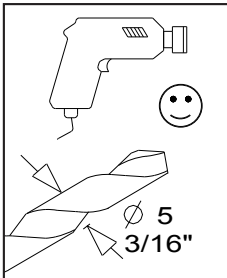

23

CDA

x2

x4

CDS/PB

x1

PAS

x1