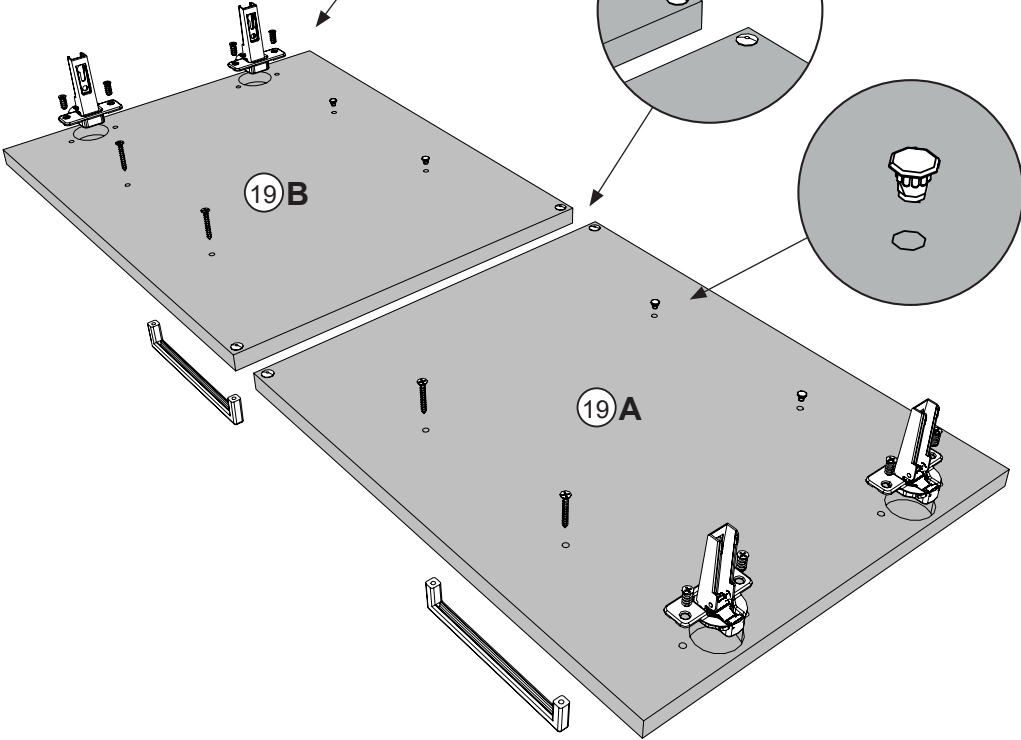

22

AB

x4

1.3cm

FO PB

x8

x2

PAS

x2

OO

x4