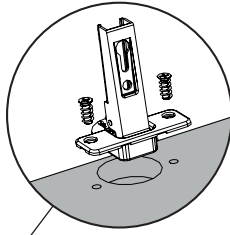

22

AB

x4

1.3cm

FO PB

x8

x2

PAS

x2

OO

x4