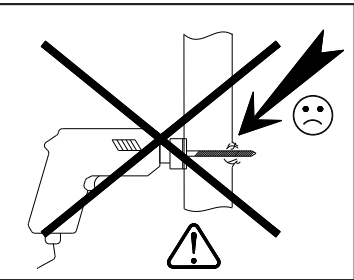

10

CDS

x4

CDA

x2

OO

x2

PB

x1

PAS