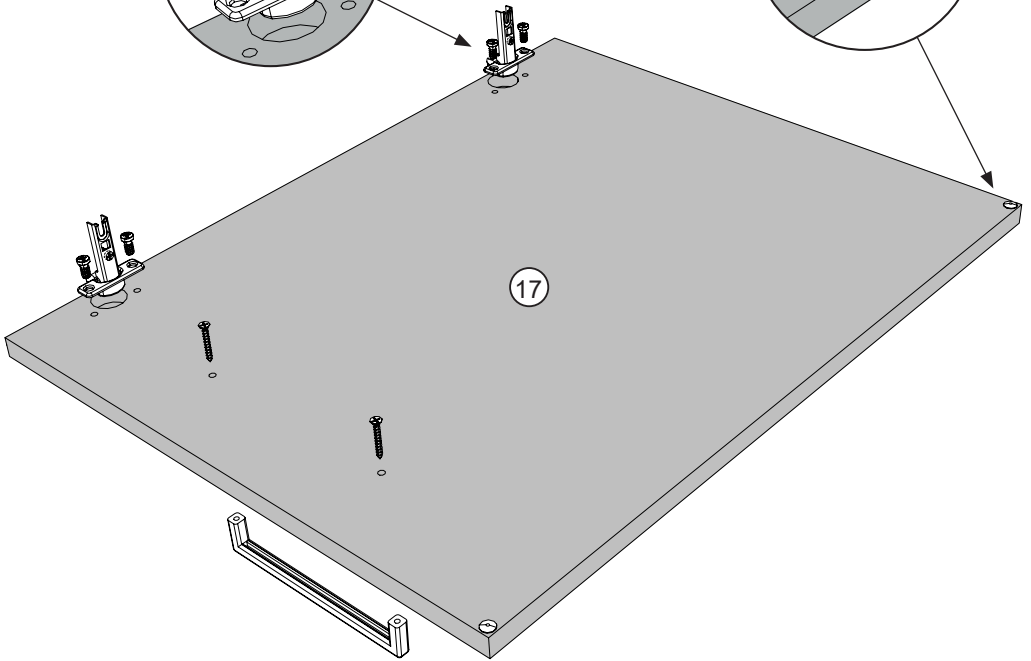

23

CDA

x2

x4

CDS/PB

x1

PAS

x1