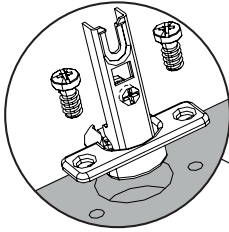

23

CDA

x2

x4

CDS/PB

x1

PAS

x1