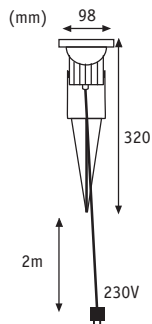

- LED
- IP65
- ALU rost frei

Extra
□ = 397

Special Line Garden Spot LED

Alu Alu Alu

Alu Alu Alu

incl. 3x1W
incl. 6VA
∠ 100°
3000 K
20 cd
EAN 4000870 937501
937.50 new

- IP65
- ALU rost frei

280.56 3,5W
280.57 3,5W
800.35 28W
892.38 11W

Special Line Garden Spot

Alu Alu Alu

Alu Alu Alu

max. 28W
EAN 4000870 937518
937.51 new