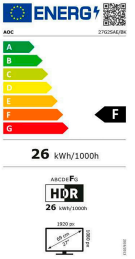

## 27G2SAE/BK

27 inch (68.6 cm) LCD MONITOR

27" gaming monitor with 165Hz refresh rate, 1ms MPRT response time and FreeSync Premium

### Screen

Resolution	1920x1080
Refresh rate	165Hz
Screen size (inch)	27 inch
Screen size (cm)	68.6 cm
Flat / Curved	Flat
Backlight	WLED
Panel Type	VA
Aspect ratio	16:9
Display Colours	16.7 Million
sRGB Coverage (%) (CIE 1931)	12194
Scanning Frequency	VGA/HDMI1.4 : 30 -160KHz (H) DP1.2 : 30 -200KHz (H) VGA/HDMI1.4 :48-144Hz (V) DP1.2:48-165Hz (V)
Response time (GtG)	4 ms
Response Time (MPRT)	1 ms
Contrast (static)	3000:1
Brightness (typical)	350 cd/m <sup>2</sup>
Viewing angle (CR10)	178/178 °
Hard Glass	Antiglare
OSD languages	EN, FR, ES, PT, DE, IT, NL, SE, FI, PL, CZ, RU, KR, CN (T), CN (S), JP