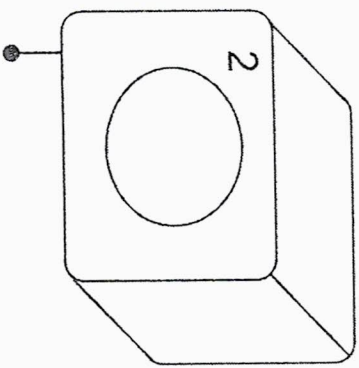

1PC SIZE 450mm*450mm*20mm

1PC SIZE 350mm*350mm*300mm

1PC SIZE 450mm*170mm*20mm

1PC SIZE 400mm

CAT FURNITURE

Accessory	Size	Quantity
 A	10mm*40mm	1pc
 B	6mm*16mm	4pcs
 C	---	2pcs
	5mm	1pc
	4mm	1pc