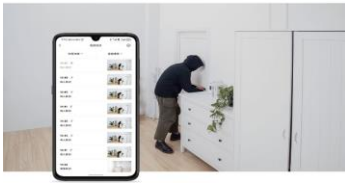

Key Features

360° Panoramic

AI Human Detection

Two-way Call

1080p Resolution

Overview

Package Contents:

Mi 360° Camera (1080p), charging cable, wall mounting kit, user manual