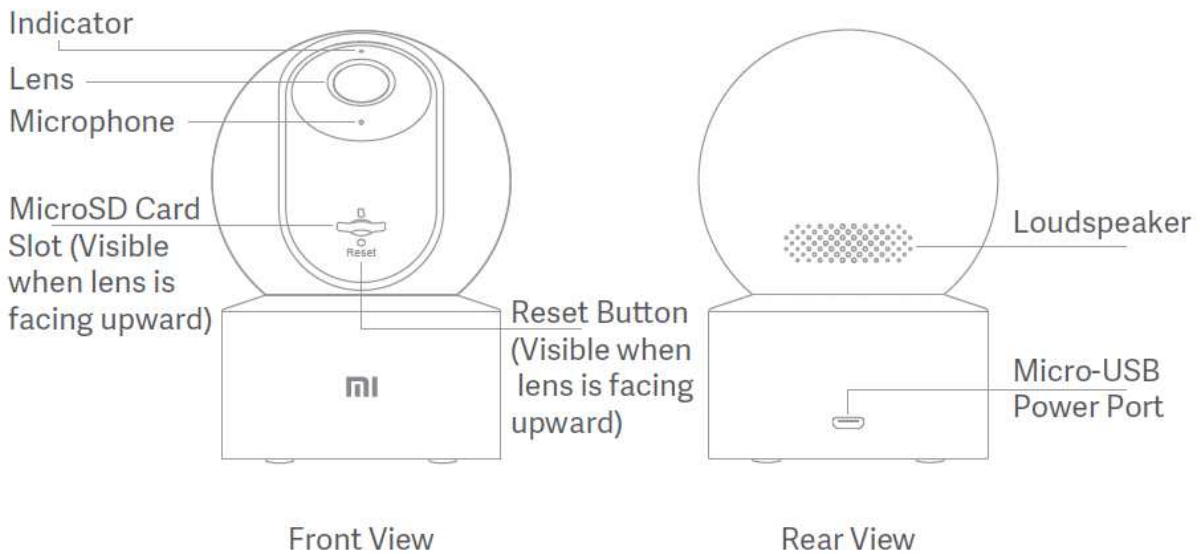

Fast-Forward Playback Speed

- Supports up to 16x speed playback to search through quickly the video feed stored in SD card.

Install Upright or Inverted

- The camera is pre-installed with the rotation base and can be placed on a table, window, ceiling, or wall.

Key Features

360° Panoramic

AI Human Detection

Two-way Call

1080p Resolution

Overview

Package Contents:

Mi 360° Camera (1080p), charging cable, wall mounting kit, user manual

Specifications

Model	MJSXJ10CM	Size	108 x 75 x 75mm
Resolution	1920*1080	Net Weight	254g
Aperture	F2.1	Power Input	5V 2A
Video Coding	H.265	Wireless Connectivity	Wi-Fi IEEE 802.11b/g/n 2.4GHz
Compatible with	Android 4.4, iOS 9.0 or above	Working Temperature	-10°C ~ 40°C
Angle of View	110°	Expandable Memory	Micro SD Card (up to 32GB)