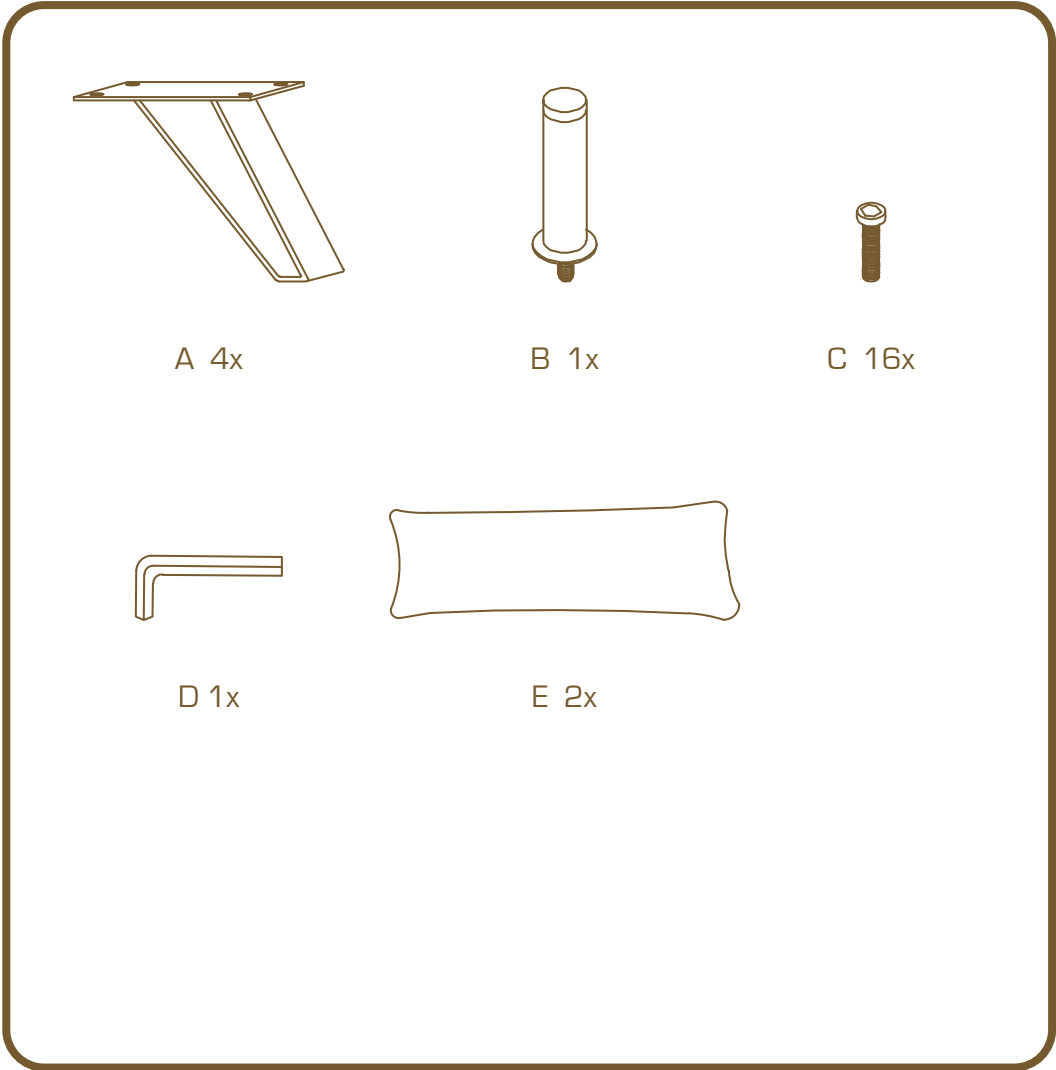

PH04 010-16

MEDINA

ITM: 667225

SIZE: 228x81x89 CM

Sicherheitshinweise / Security advices

GB

Please take the time to carefully read through the whole of these instructions before you commence. Keep these instructions for future reference. Unpack, inspect and check off all of the contents. Please dispose of all packaging safely.