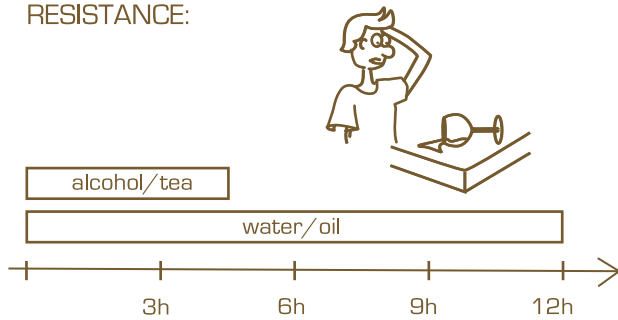

QUALITY:

RESISTANCE: