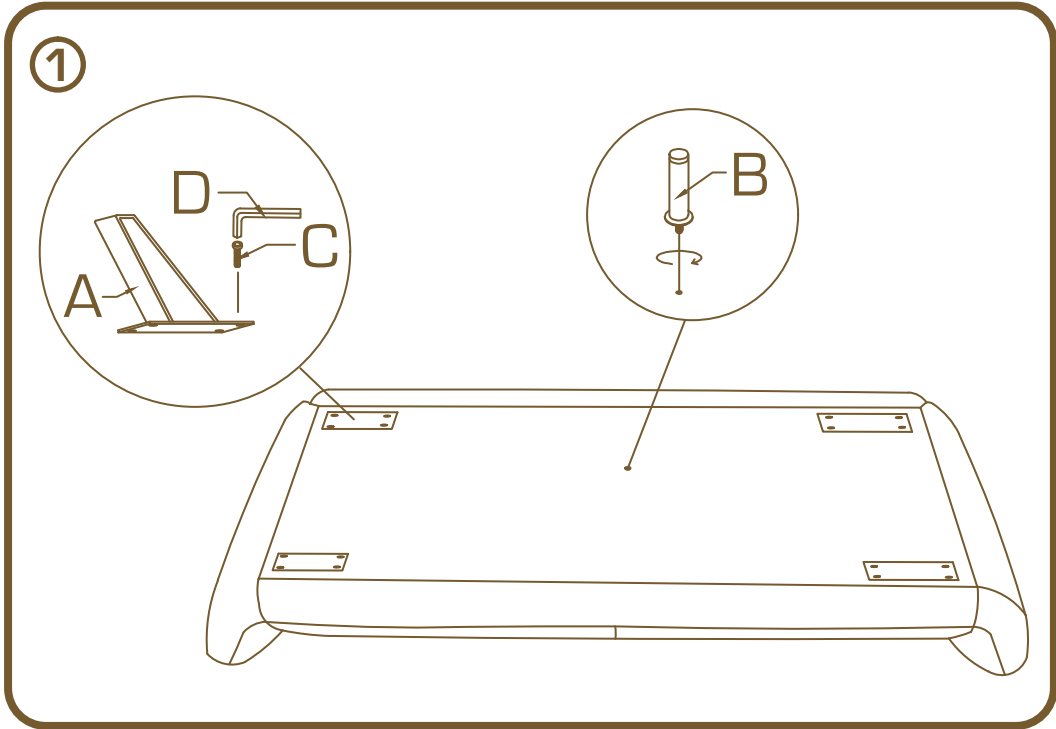

PH04 010-16

MEDINA

ITM: 667225

SIZE: 228x81x89 CM

Sicherheitshinweise / Security advices

GB

Please take the time to carefully read through the whole of these instructions before you commence. Keep these instructions for future reference. Unpack, inspect and check off all of the contents. Please dispose of all packaging safely.