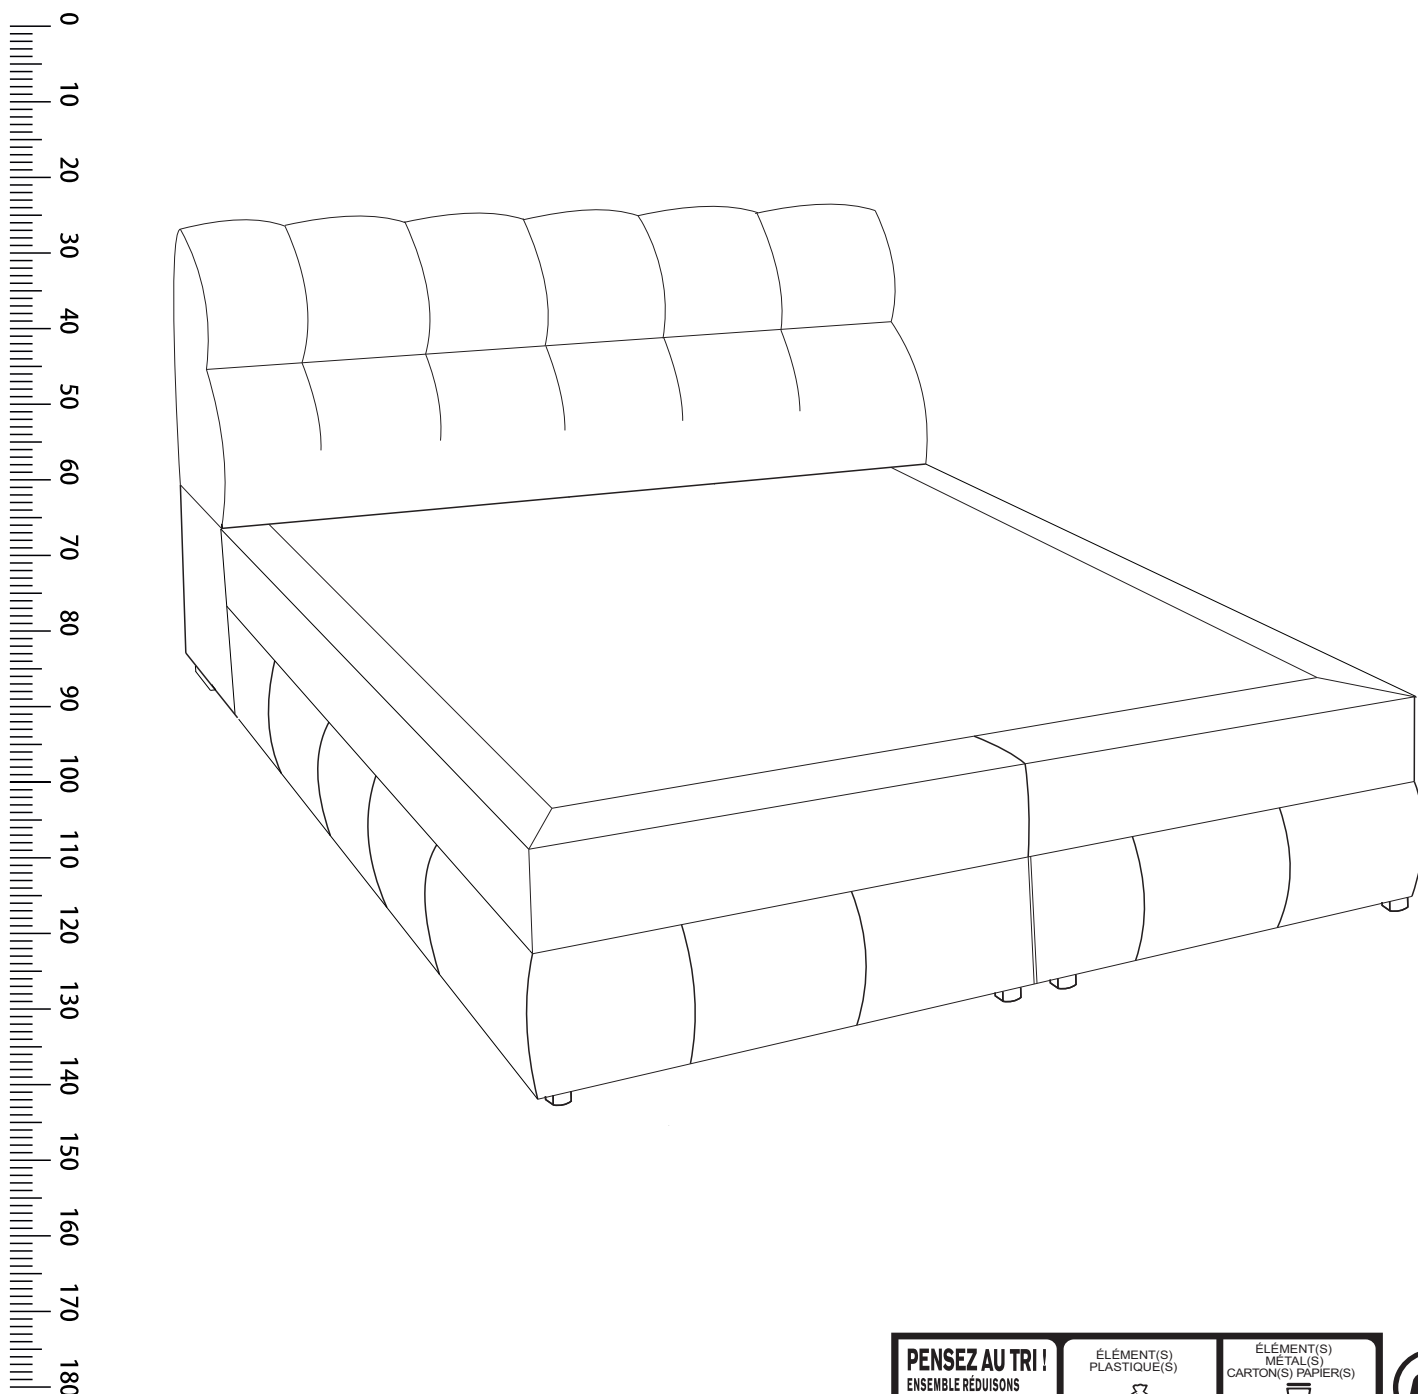

A x6

B x6

x6
M8X60