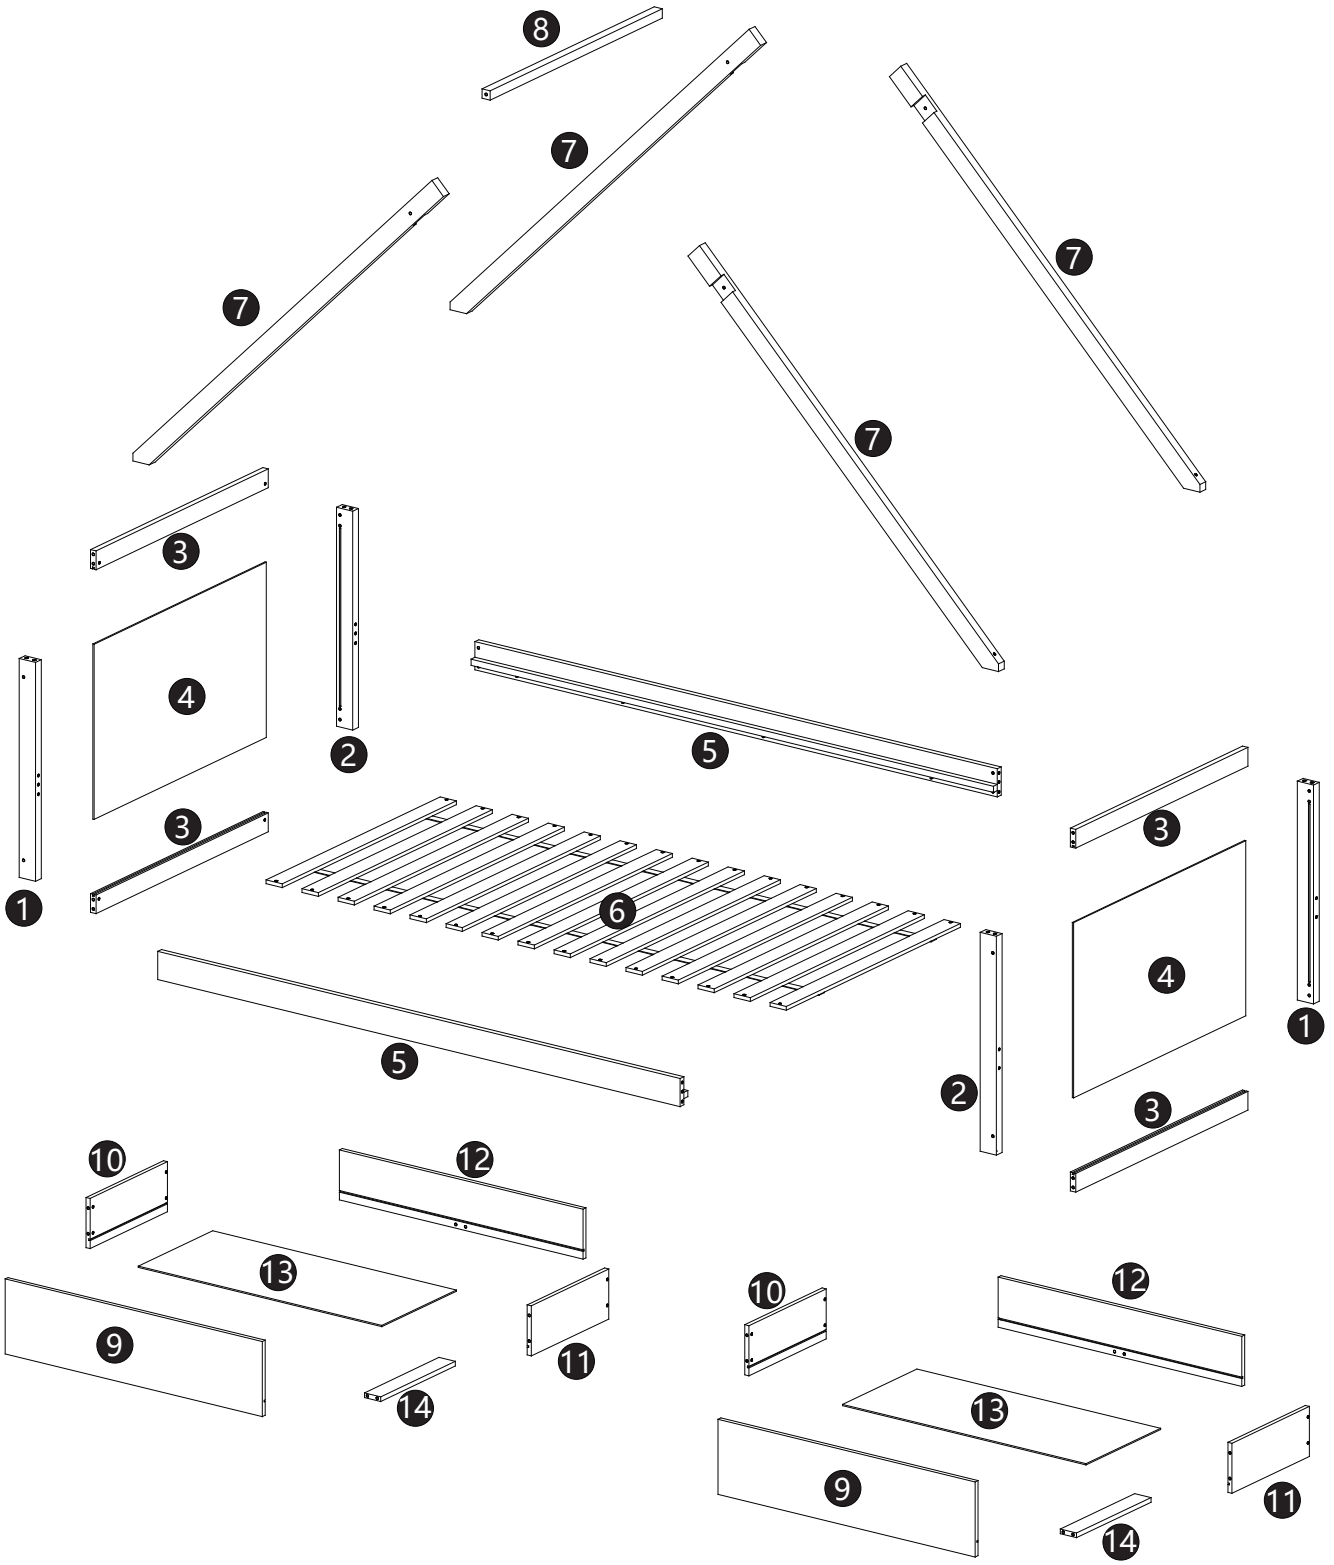

MONTAGEINSTRUKTIONEN

Hausbett

WF325332

WF325333

Detailansicht

WF325332

④ x 2

⑥ x 1

⑧ x 1

⑨ x 2

⑩ x 2

⑪ x 2

⑫ x 2

⑬ x 2

⑭ x 2

WF325333

① x 2

② x 2

③ x 4

⑤ x 2

⑦ x 4

WF325333

A 	B 	C 
M6*70mm (6pcs)	M6*100mm(8pcs)	Φ 10*13mm (20pcs)
D 	E 	F 
Φ 8*30mm (32pcs)	Φ 4*30mm(86pcs)	(41pcs)
G 	H 	I 
(41pcs)	Φ 3.5*14mm(56pcs)	M4*20mm(2pcs)
J 	K 	L 
M4(2pcs)	(4pcs)	M6*70mm(2pcs)
M 	N 	O 
(1pc)	(8pcs)	(4pcs)