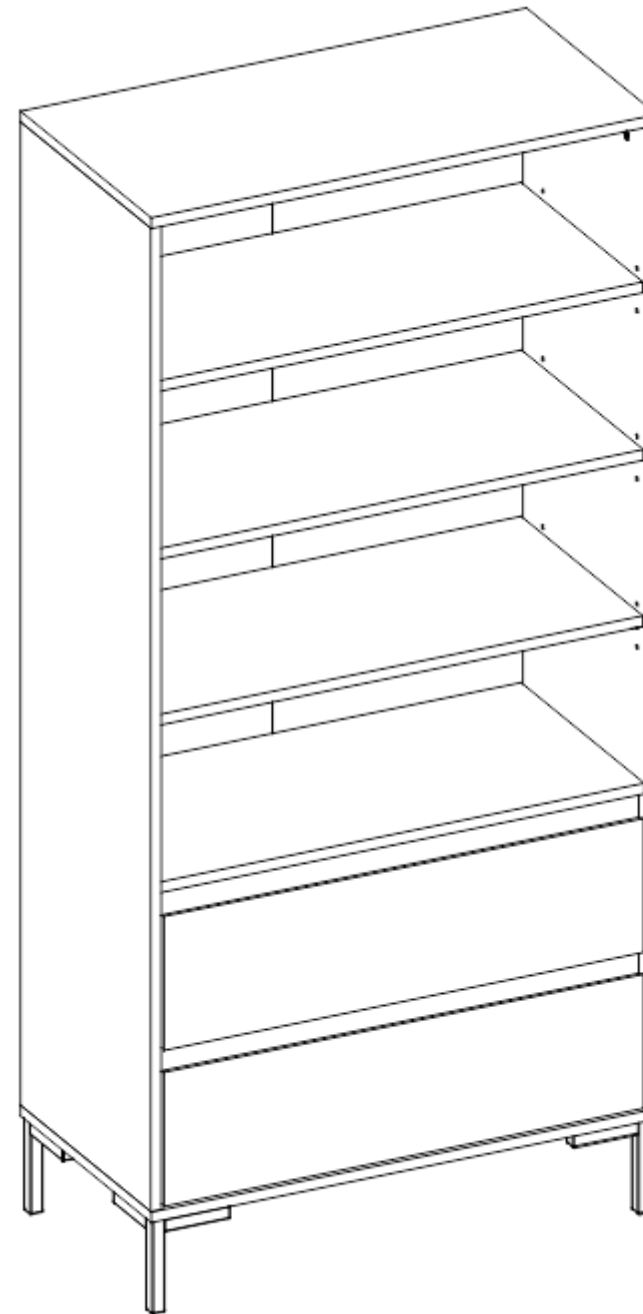

KRA20B/033

Item Name	Korsika 20B
Colors 1	Artisan oak
Colors 2	
Colors 3	
Colors 4	
Colors 5	

		Finishing
Panels material 1	Chipboard	Melamine
Panels material 2		
Panels material 3		
Doors		
Handles material		
Legs material		
Mirror		
Glass		
Edges	ABS/Papier	
Soft edges		
Wall fixing fittings	yes	
Extension		
Extension size (cm)		
Extension stored under the top		
Synchronized opening		
Top panel thickness (mm)	16	16
Backrest (material)		
Seat (material)		
Frame (material)		

KRA20B/033