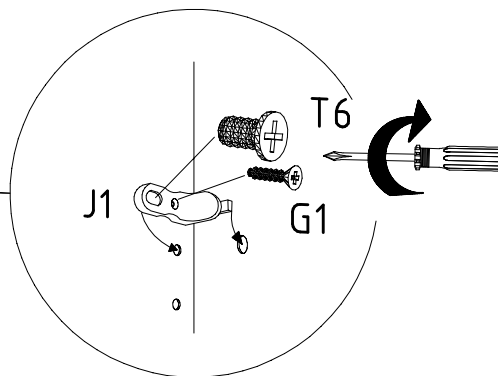

 112 267	F3 4x
 112 267	N 18x
 163 007	Z 4x

Tools: Two people icon, level, pencil, Phillips screwdriver, Torx screwdriver, power drill, drill bit.
Ruler: 0 to 100 mm scale.
Note: 5mm diameter drill bit.

9

10

11

12

13

14

15

16