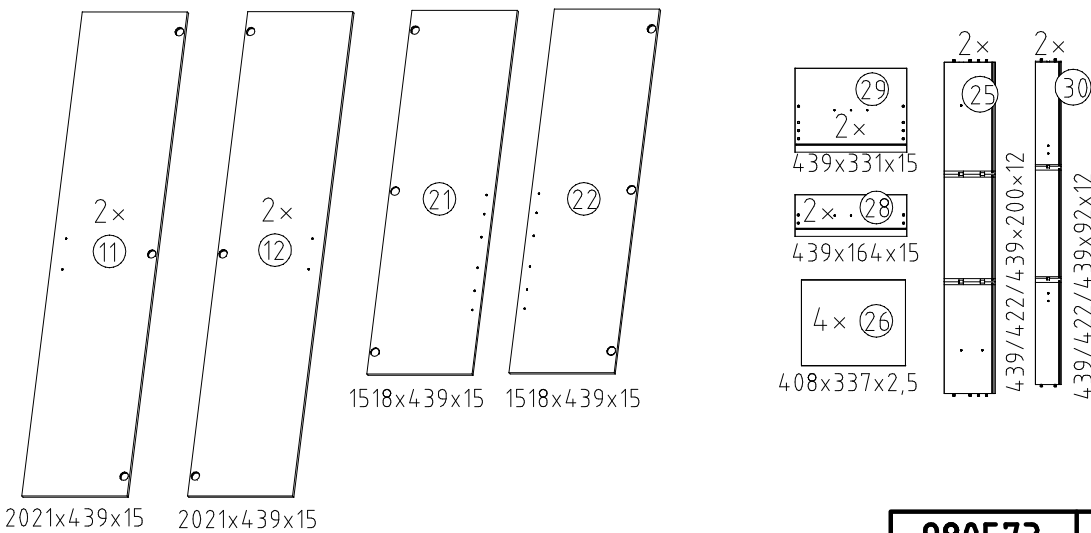

980573

NSP 270

1-2-3-4...

980573

25.03.15 / 25.10.16

10 16

1 / 13

 111 103 M6 x 11 mm	C 16x
 121 181	T6 6x
 112 402 870mm	K20 3x
 111 102	A 24x

 112 267	F3 4x
 112 267	N 18x
 163 007	Z 4x

Tools: Two people icon, level, pencil, Phillips screwdriver, Torx screwdriver, power drill, drill bit.
Ruler: 0 to 100 mm scale.
Note: 5mm diameter drill bit.