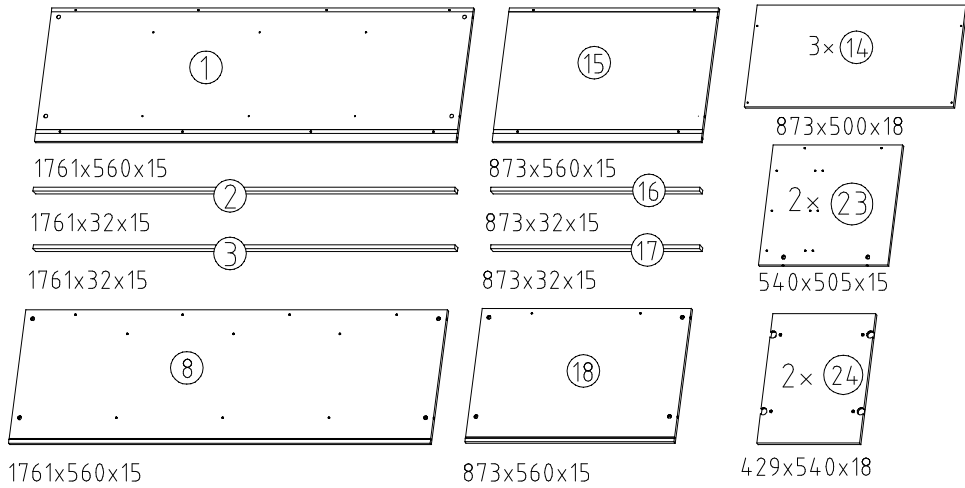

980573

NSP 270

1-2-3-4...

980573

25.03.15 / 25.10.16

10 16

1 / 13

 111 103 M6 x 11 mm	C 16x
 121 181	T6 6x
 112 402 870mm	K20 3x
 111 102	A 24x

 112 267	F3 4x
 112 267	N 18x
 163 007	Z 4x

Tools: Two people icon, level, pencil, Phillips screwdriver, Torx screwdriver, power drill, drill bit.
Ruler: 0 to 100 mm scale.
Note: 5mm diameter drill bit.