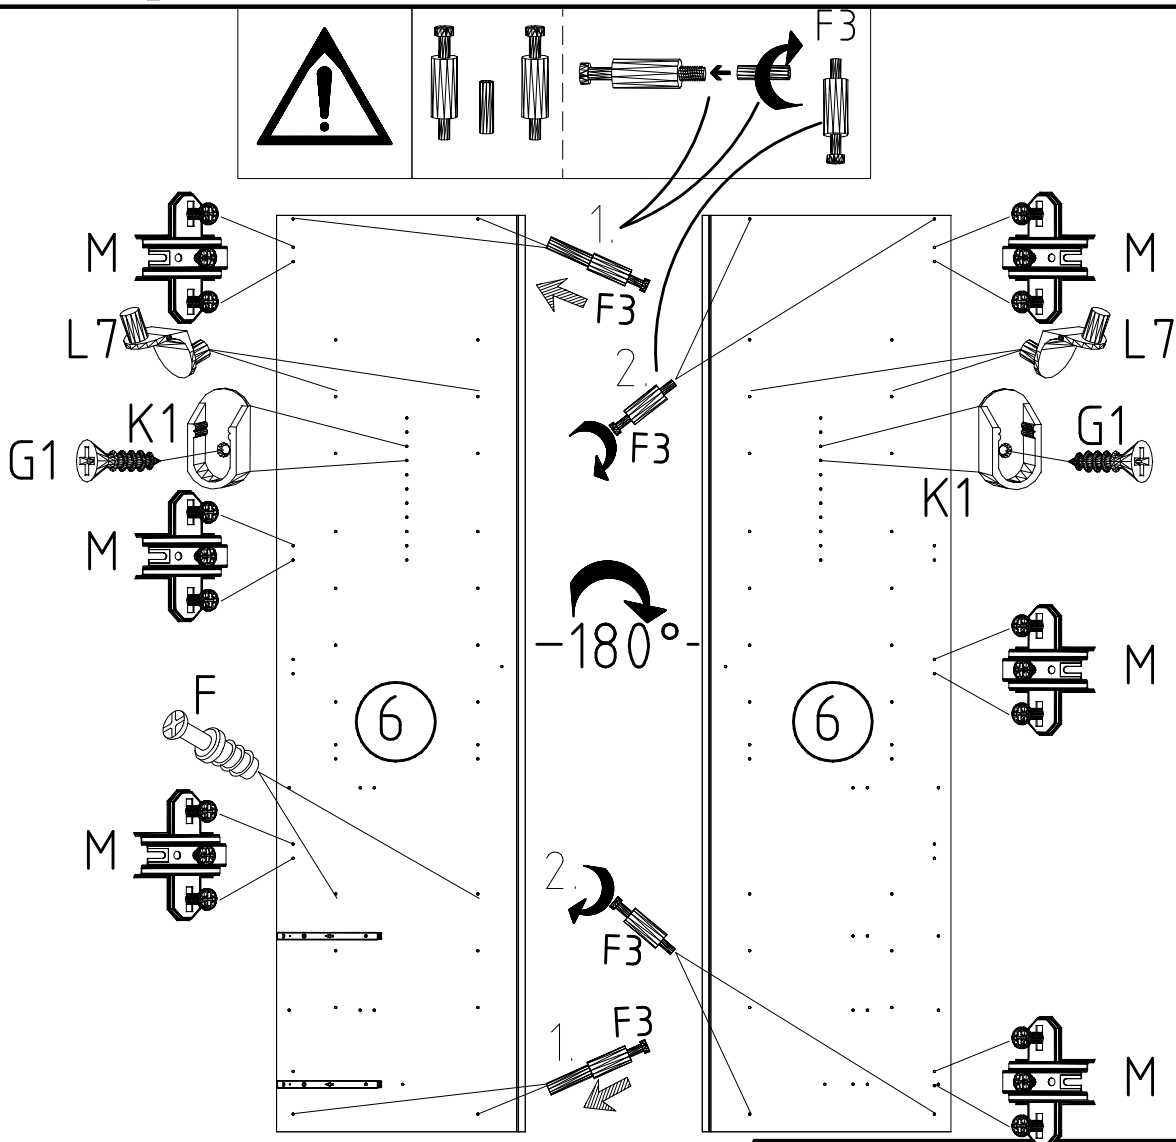

- L7
- 111 610
- K1
- 117 001
  3,5 x 15 mm
- G1
- 121 370
- F3
- M
- 112 268
- F
- 111 229

980573

25.03.15 / 25.10.16

10 16

5/13