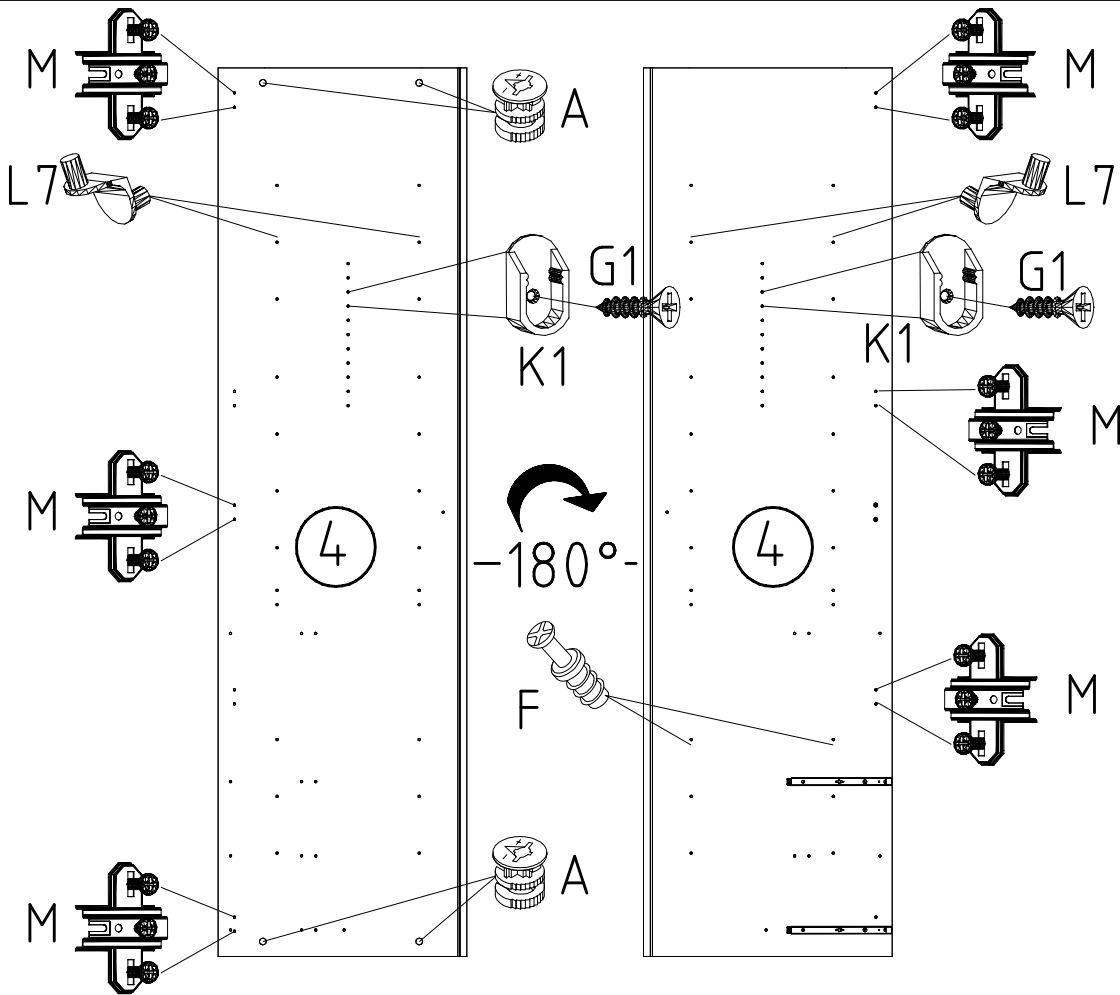

4

- L7
- 111 610
- K1
- 117 001
  3,5 x 15 mm
- G1
- 121 370
- A
- 111 102
- M
- 112 268
- F
- 111 229

5