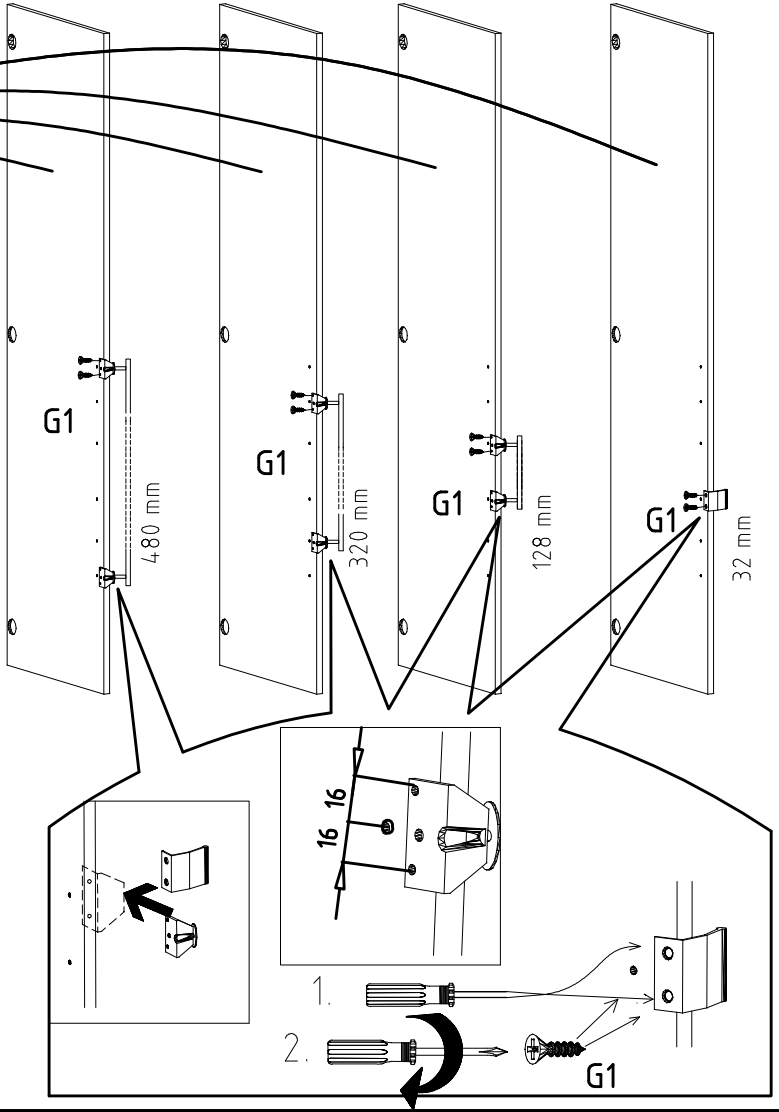

4 X 27mm 122620 4,0x22 122 609	SP27