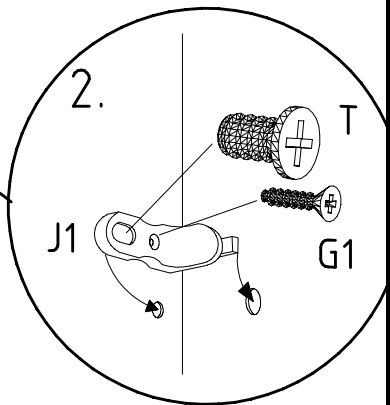

 112 267	F3 4x
 112 267	N 18x
 163 007	Z 4x

Tools: Two people icon, level, pencil, Phillips screwdriver, Torx screwdriver, power drill, drill bit.
Ruler: 0 to 100 mm scale.
Note: 5mm diameter drill bit.

9

10

11

12

13

14

15

16