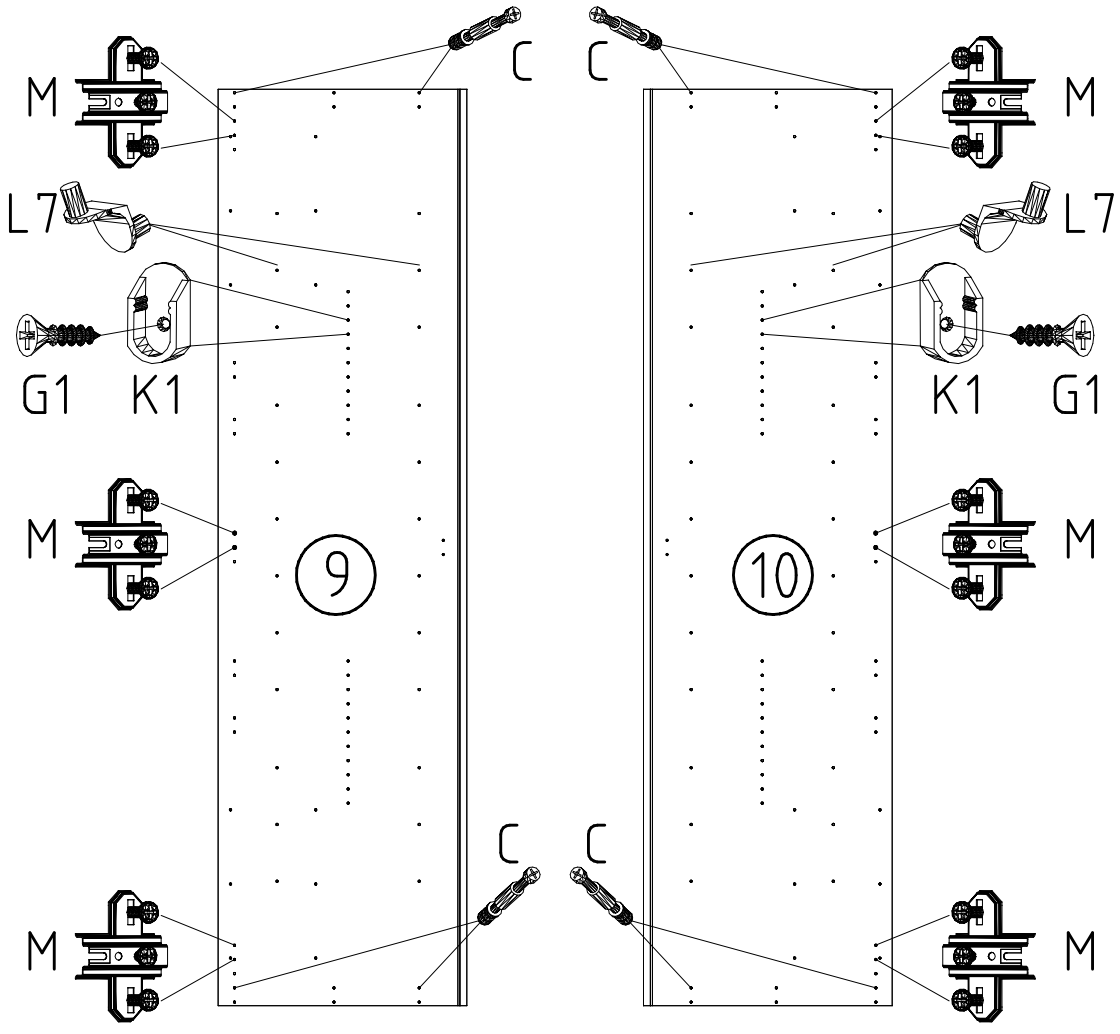

6

- L7
- 111 610
- ⊕
- K1
- 117 001
  3,5 x 15 mm
- G1
- 121 370
- C
- 111 103
- M
- 112 268

7