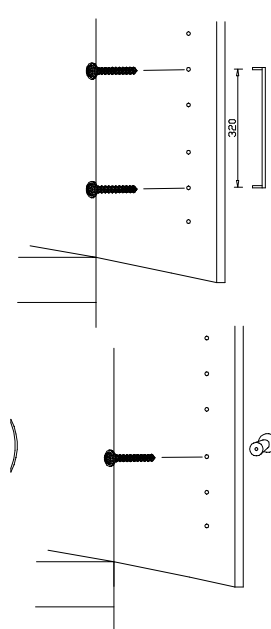

 112 267	F3 4x
 112 267	N 18x
 163 007	Z 4x

Tools: Two people icon, level, pencil, Phillips screwdriver, Torx screwdriver, power drill, drill bit.
Ruler: 0 to 100 mm scale.
Note: 5mm diameter drill bit.

11/13

3,5 x 15 mm 121 370	G1	4,0 x 12 mm 122 625	G56
----------------------------	----	----------------------------	-----

 4 X 27mm 122620 4,0x22 122 609	SP27
---	------

104P-NR. / 104P-NO. 150X-NR. / 150X-NO. Auftrag/Order-No. / No. de Commande