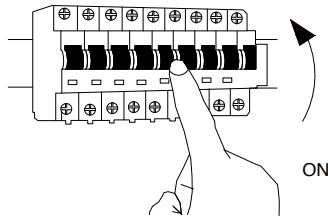

NOVA LUCE

9580672,9580572

1

Turn off the general switch

2

Drill holes & apply plastic anchors
With screws

3

Connect the wires

4

Apply the side screws

5

Turn on the general switch