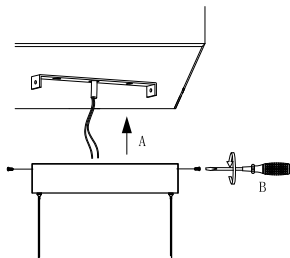

NOVA LUCE

9580672,9580572

1

Turn off the general switch

2

Drill holes & apply plastic anchors
With screws

3

Connect the wires

4

Apply the side screws

5

Turn on the general switch