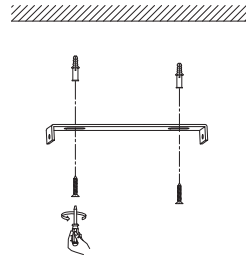

NOVA LUCE

9580672,9580572

1

Turn off the general switch

2

Drill holes & apply plastic anchors
With screws

3

Connect the wires

4

Apply the side screws

5

Turn on the general switch