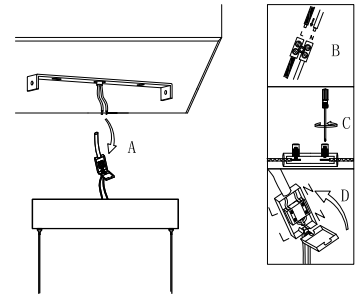

NOVA LUCE

9580672,9580572

1

Turn off the general switch

2

Drill holes & apply plastic anchors
With screws

3

Connect the wires

4

Apply the side screws

5

Turn on the general switch