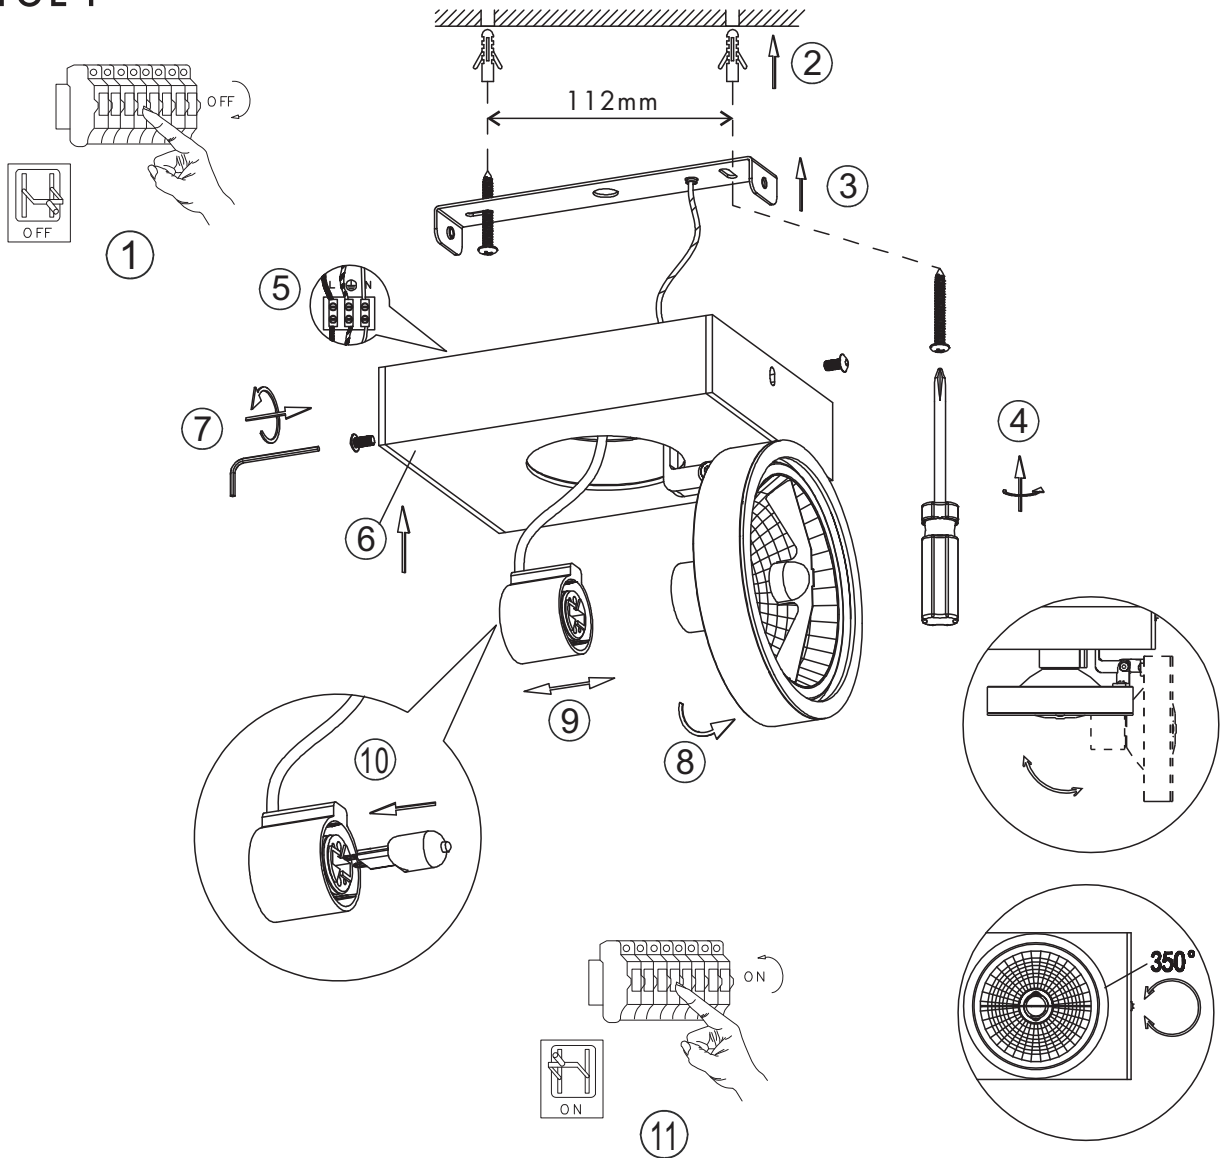

## GaSL 1

### Warning:

1. the lamp suitability for use "indoors", the related ambient temperature is 25 °C .
2. If the external flexible cable or cord of this luminaire is damaged, it shall be exclusively replaced by the manufacturer or his service agent or a similar qualified person in order to avoid a hazard.
3. The lamp shall be installed at a height of 2.5 meters or more.