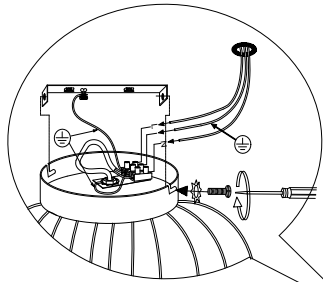

LUCIDE

Item number: 78174/40/30
78174/40/31

Technical details

Materials used:	Metal
Color:	Black/white
Dimmable and how is fixture dimmable	
Size:	Height: 23cm
	Length: 39.5cm
	Width: 39.5cm
	Net weight: 2.0kgs
Power requirements:	220-240V~50Hz
Bulb type and maximum wattage:	E27 Max 60W
Number of bulbs:	1XE27
IP degree:	IP20