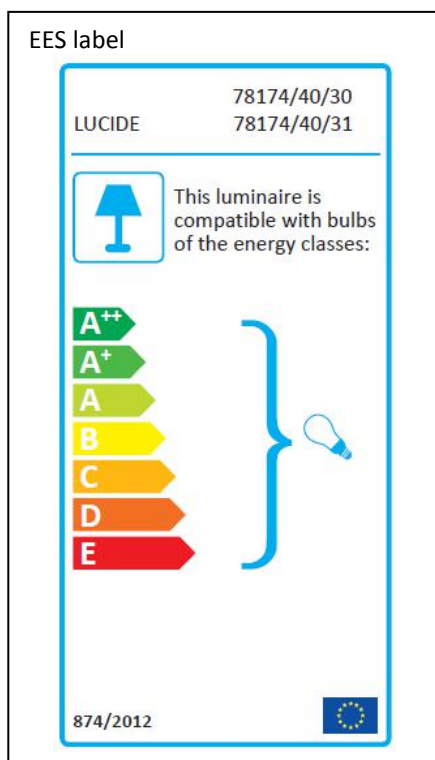

Von der Garantie ausgenommen: 1. Gebrochene Glasteile der Fassung werden nur innerhalb von 14 Tagen ab Kauf durch den Endkunden ersetzt. 2. Normaler Verschleiß, Verfärbungen aufgrund des normalen Gebrauchs. 3. Beschädigungen aufgrund externer Ursachen wie Feuer, Wasser, unsachgemäße Nutzung/ Installation oder Wartung des Produkts.

Kunden müssen das defekte Produkt/Teil und den Originalkaufbeleg einsenden, um Garantieansprüche geltend zu machen.

Deklaracja gwarancji:

LucideNV gwarantuje, że dostarczone produkty będą wolne od defektów materiałowych oraz produkcyjnych przez okres 2 lat od daty zakupu przez użytkownika końcowego, jeżeli urządzenie jest zainstalowane i prawidłowo utrzymywane zgodnie z instrukcją obsługi.

Wyłączenie z gwarancji: 1. Rozbite szkło zostanie wymienione tylko do 14 dni od momentu zakupu przez użytkownika końcowego. 2. Normalne zużycie, utrata koloru w wyniku normalnego użytkowania. 3. Uszkodzenie spowodowane czynnikami zewnętrznymi takimi, jak ogień, woda, nieprawidłowe używanie/ instalacja lub utrzymywanie produktu.

W celu uzyskania gwarancji klient musi zwrócić uszkodzony przedmiot oraz oryginalny dowód zakupu.

Other languages of the manual and further explanations can be found on our website.