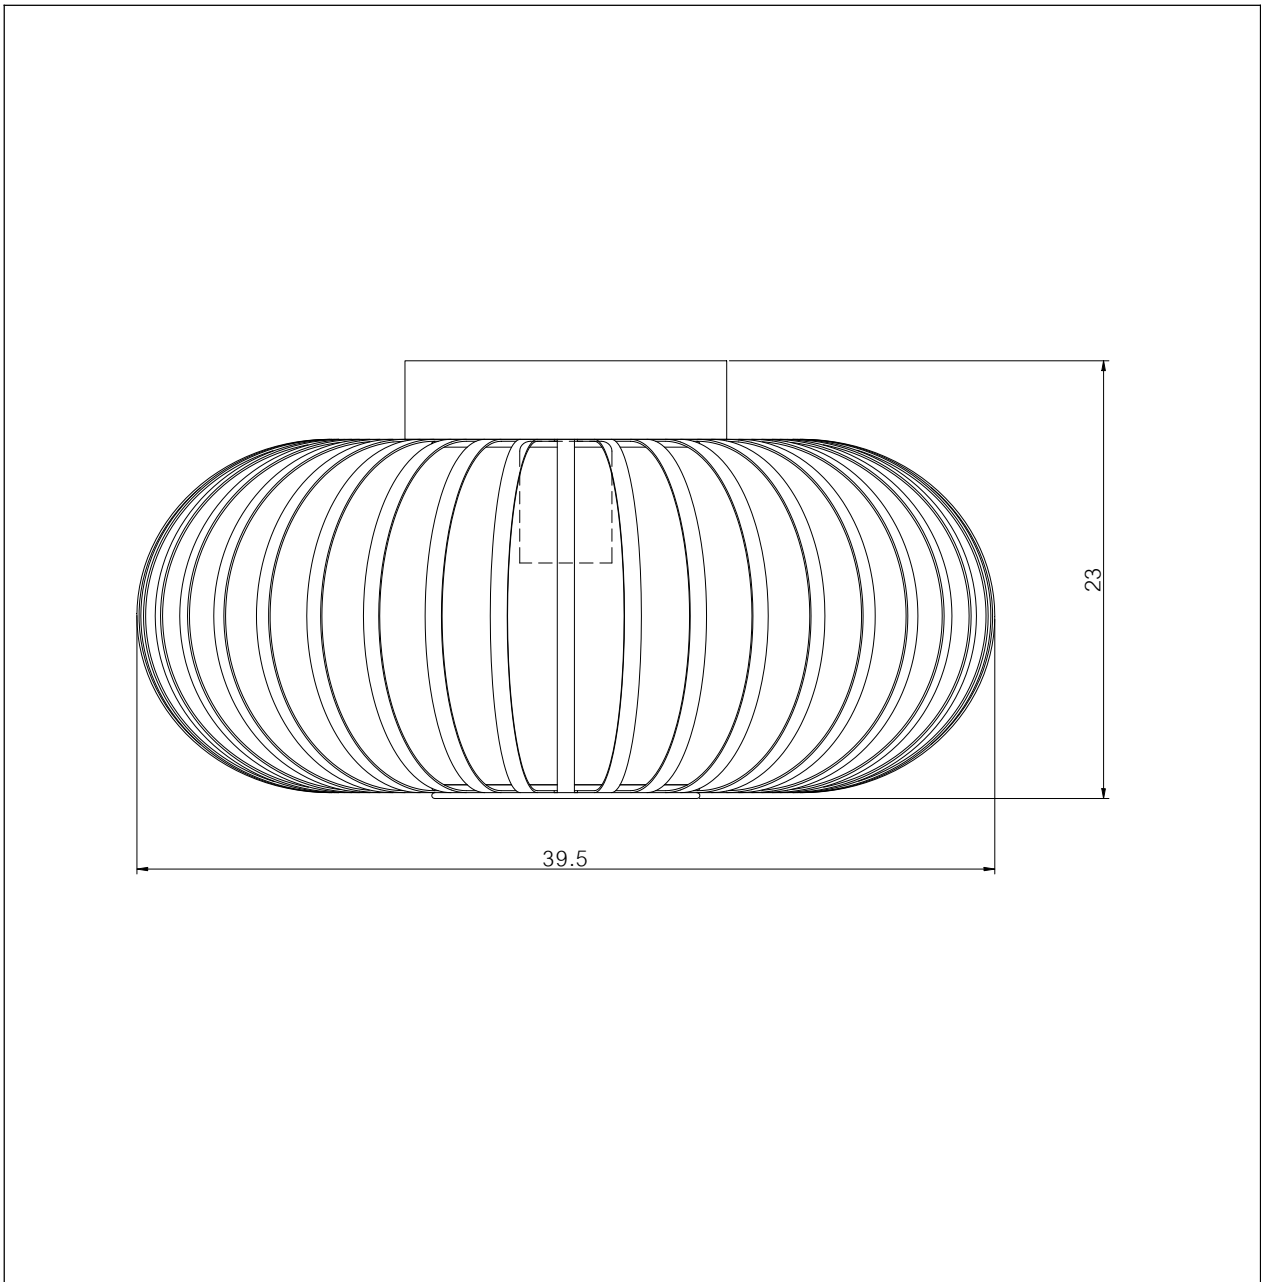

LUCIDE

Item number: 78174/40/30
78174/40/31

Technical details

Materials used:	Metal
Color:	Black/white
Dimmable and how is fixture dimmable	
Size:	Height: 23cm
	Length: 39.5cm
	Width: 39.5cm
	Net weight: 2.0kgs
Power requirements:	220-240V~50Hz
Bulb type and maximum wattage:	E27 Max 60W
Number of bulbs:	1XE27
IP degree:	IP20