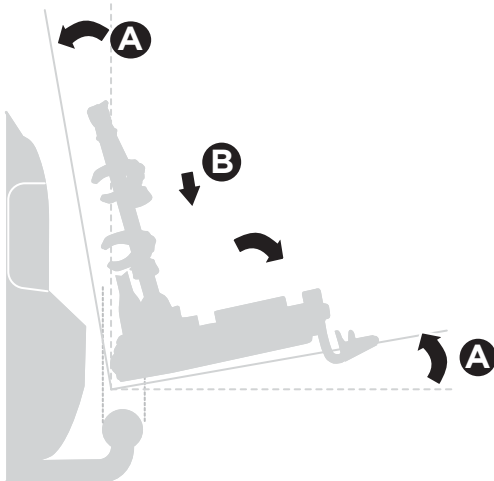

i

22-80 mm

D.1

Aluminium
or GGG40

→ 4

> 65 mm