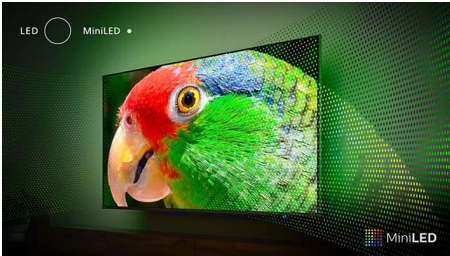

Mini-LED technology

No matter what you watch, the Xtras mini-LED technology gives you a truly impressive big-screen picture with deep blacks, pin-sharp contrast, and lifelike colors. Plus, this 4K UHD Ambilight TV is compatible with all major HDR formats, so you'll see more detail, even in dark and bright areas.

MiniLED TV

MiniLED. Intelligent backlight zones. Incredible contrast.