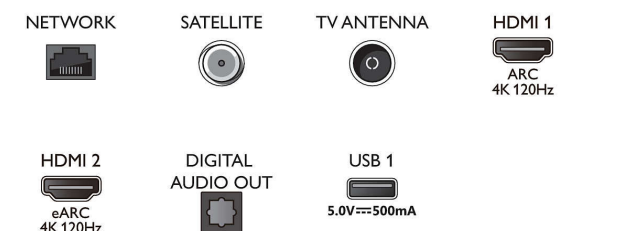

Power

- Mains power: AC 220 - 240 V 50/60Hz
- Standby power consumption: less than 0.3 W
- Power Saving Features: Auto switch-off timer, Picture mute (for radio), Eco mode, Light sensor

Accessories

- Included accessories: Remote Control, 2 x AAA Batteries, Table top stand, Power cord, Quick start guide, Legal and safety brochure

Design

- Colors of TV: Anthracite grey bezel
- Stand design: Anthracite gray offset sticks

Connections

Side

Bottom

Issue date 2023-07-20

Version: 2.2.0

EAN: 87 18863 03803 1