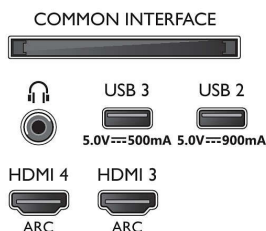

Connections

Side