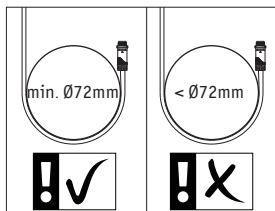

Paulmann

Safety Instructions

IP67

Info

www.paulmann.com

Paulmann Licht GmbH
Quezinger Feld 2
31832 Springe
Germany

www.paulmann.com

Art.-Nr.: 941.75

941.76

941.77

941.78

941.79

941.80

941.81

941.82

941.83

941.84

941.85

PH11/17

941.75
941.76

1x

1x

941.77
941.78
941.79

1x

1x

941.80
941.81
941.82

1x

1x

941.83

1x

1x

941.84

1x

1x

941.85

1x

1x

A

B

C

max. 50m
max. 150W

D

E

Driver

Paulmann
Art.-Nr. 988.48

Control Box

Remote Control

not incl.

Paulmann
Art.-Nr. 180.11