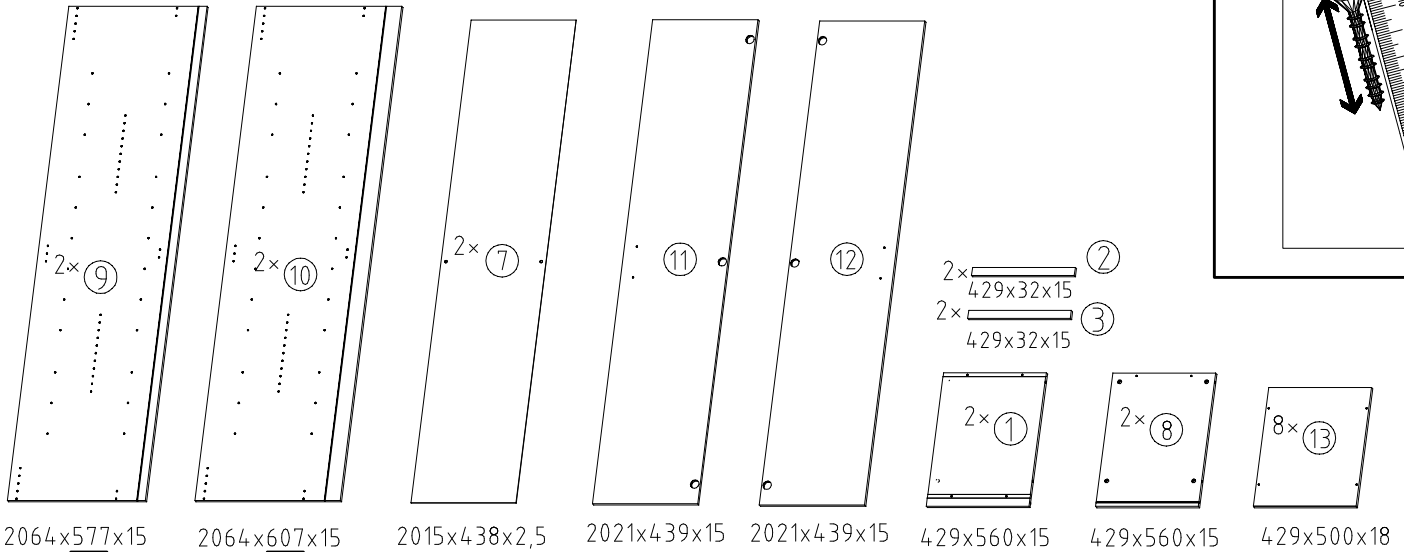

111 102	A 16x
 111 610	L7 32x
 111 174	J1 4x

 111 103	C 16x
 M6 x 11 mm	T6 4x
 3,5 x 15 mm	G1 4x

 3,5 x 35 mm	G14 8x
 121 375	M 6x
 112 268	N 6x
 4 X 27mm	SP27 10x