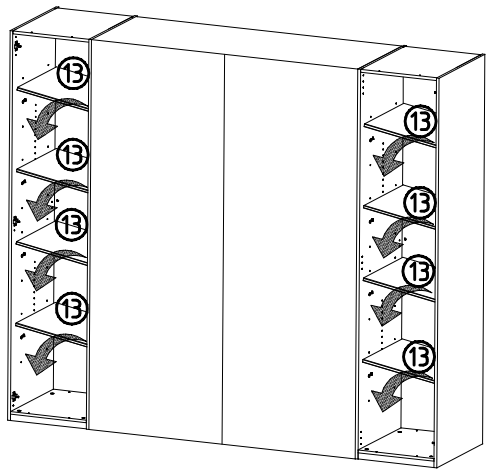

SP27
4 x 27mm
122620

13