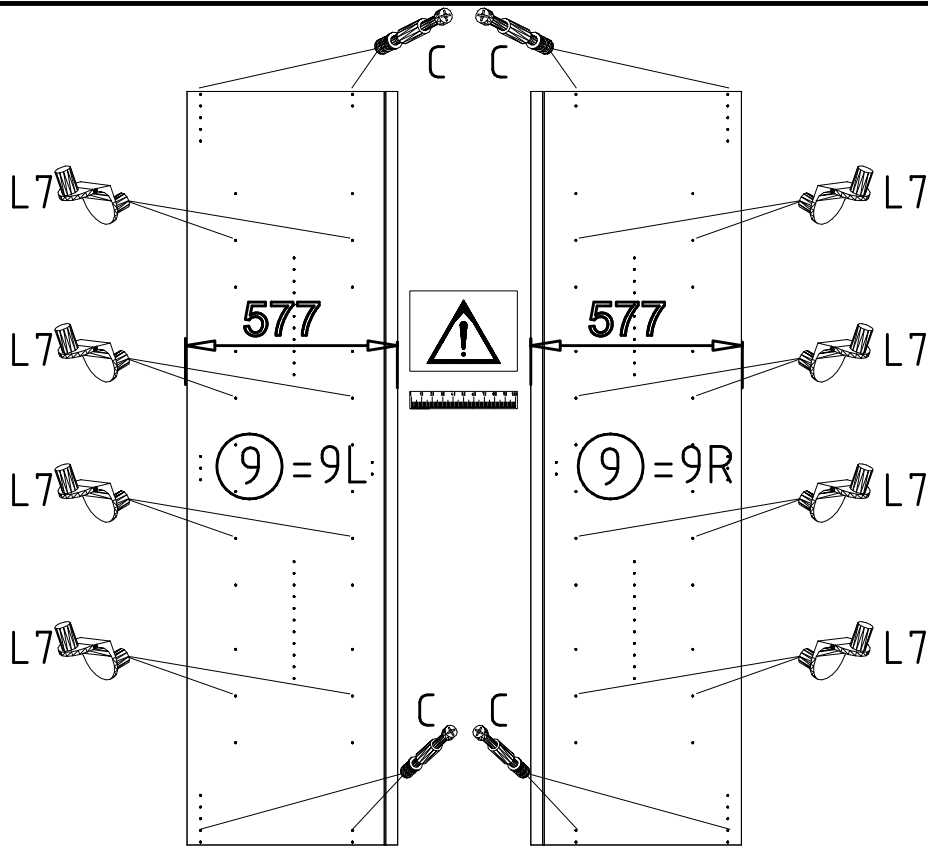

4

L7

111 610

+

C

111 103

5

L7

111 610

+

C

111 103

6

+

N

112 267