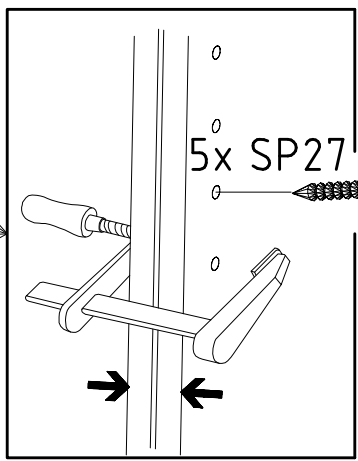

12

SP27
4 x 27mm
122620

13

14