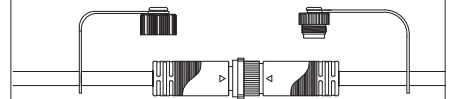

1x

A

B

C

max. 50m  
max. 150W

D

E

Driver