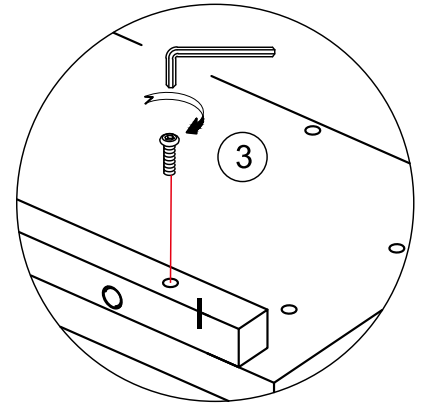

3

	3 x 6PCS
	10 x 1PC

4

TIP:

please make sure the edge of part U1 and U2 was vertically with the edge of part J, as the picture shown.

	2 x 12PCS
	7 x 12PCS
	8 x 12PCS
	9 x 1PC
	U1 x 2PCS
	U2 x 2PCS

5

TIP:

please make sure the edge of part W was vertically with the edge of part K, as the picture shown.

	5 x 8PCS
	W x 8PCS
	10 x 1PC