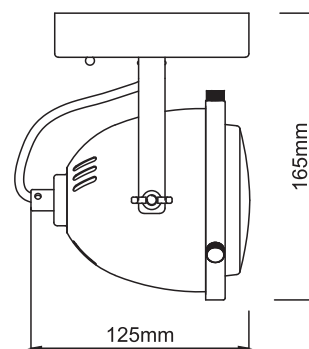

INSTRUCTION MANUAL

Emado SL Black
105751

STEP:5
(NOT INCLUDED)

Overall size:

QAZQA

FittinQ B.V.

Smaragdweg 52, 5527 LB Hapert, The Netherlands
www.qazqa.nl