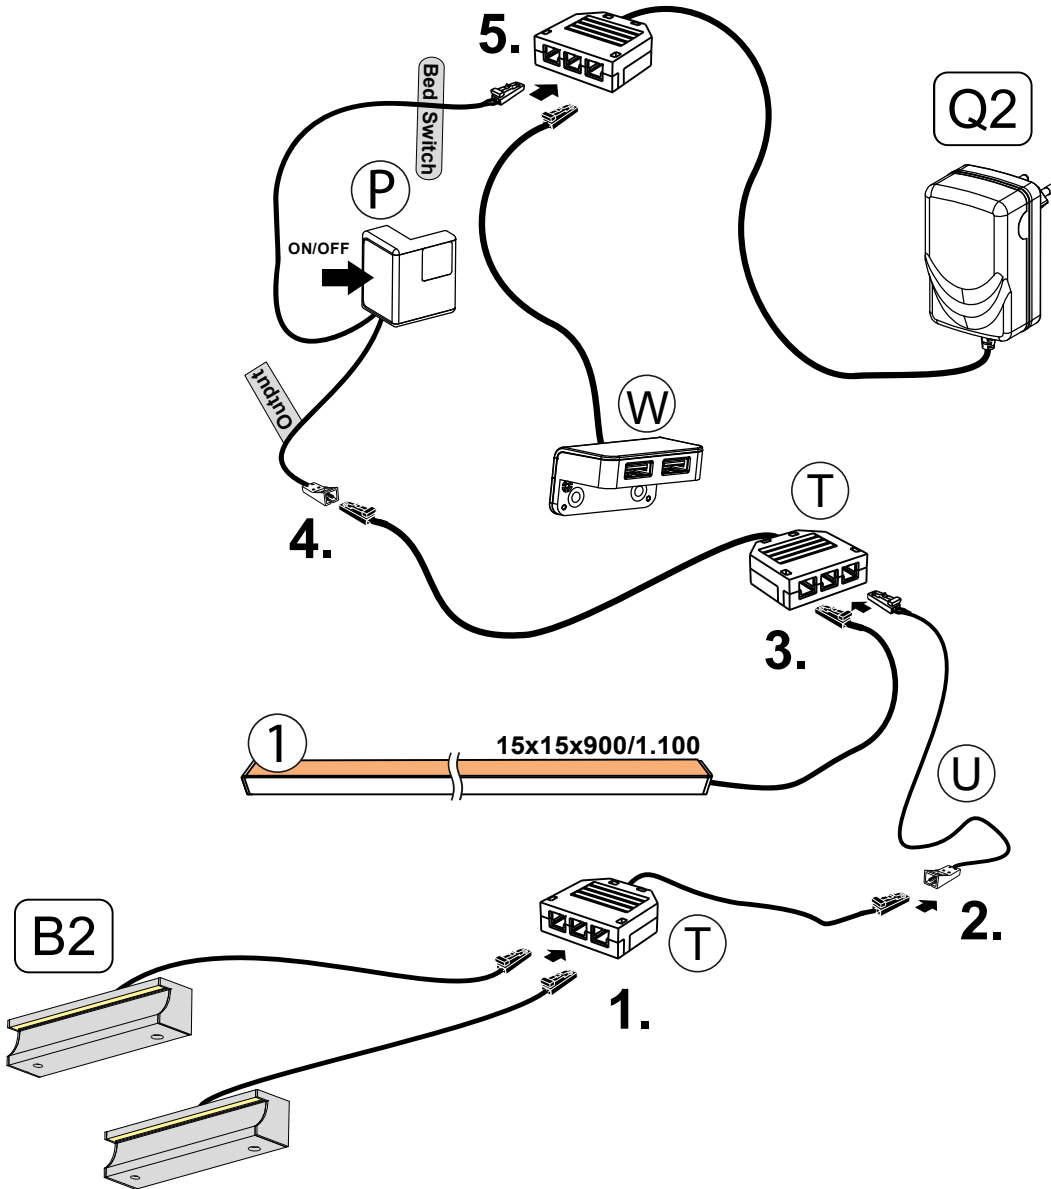

| Meise Möbel GmbH & KG Klosterbauerschafter Straße 27 D-32278 Kirchlengern | | LAS VEGAS II by meise Bettkasten / storage | | | | | | | 120 cm 140 cm |
|---|---|---|--|--|---|---|---|--|------------------|
| A-93-KD | B2-93-KD | C2-93-KD | D-93-KD | E-93-KD | F-93-KD | GL/GR-93 | H-93-KD | I-93-KD | |
| 2 | 2 | 4 | 4 | - | - | 1 / 1 | 2 | 4 | |
|  M8 H 50 |  H 50 LED |  5*25 |  M8*50 | - | - |  |  1200N |  M8*16 | |
| J-93-KD | K-93-KD | L-93-KD | M-93-KD | N-93-KD | O-93-KD | P-93-KD | Q2-93-KD | R-93-KD | |
| 8 | 1 | 2 | 24 | 3 | 1 | 1 | 1 | 4 | |
|  M8*20 |  5 |  820*95*60 |  3,5*16 |  3,5*16 |  11*11 |  |  36W |  M8*16 | |
| S-93-KD | T-93-KD | U-93-KD | V-93-KD | W-93-KD | X-93-KD | Y-93-KD | Z-93-KD | AA-93-KD | |
| 4 | 2 | 1 | 1 | 1 | - | - | - | - | |
|  M8 |  |  2.000 |  15*50 |  USB | - | - | - | - | |
| AB-93-KD | AC-93-KD | AD-93-KD | AE-93-KD | AF-93-KD | AG-93-KD | AH-93-KD | AI-93-KD | AJ-93-KD | |
| 6 | 20 | 4 | 4 | 4 | 1 | 2 | 2 | 8 | |
|  |  M6*20 |  M6*25 |  M6 |  M6 |  1168 / 1368* 260 |  978*1164 978*1364 |  H 70 |  | |
|  <p>Dieses Produkt enthält eine Lichtquelle der Energieeffizienzklasse G. This product contains a light source of energy efficiency class G.</p> | |   | |  | | | | | |
|  |  |  60 min |  10/13 cm |  < 120 KG < 120 KG |  |  | | | |

3

4

5

6

7

8

9

10