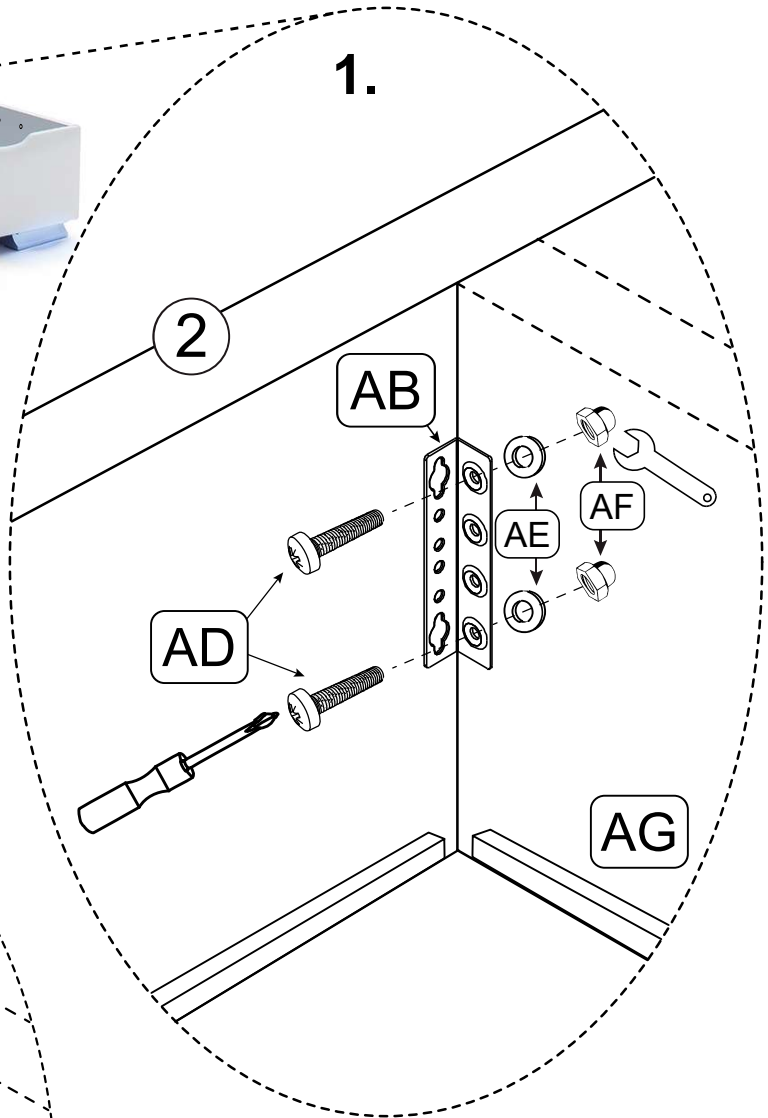

| Meise Möbel GmbH & KG Klosterbauerschafter Straße 27 D-32278 Kirchlengern | | LAS VEGAS II by meise Bettkasten / storage | | | | | | | 120 cm 140 cm |
|---|---|---|--|--|---|---|---|--|------------------|
| A-93-KD | B2-93-KD | C2-93-KD | D-93-KD | E-93-KD | F-93-KD | GL/GR-93 | H-93-KD | I-93-KD | |
| 2 | 2 | 4 | 4 | - | - | 1 / 1 | 2 | 4 | |
|  M8 H 50 |  H 50 LED |  5*25 |  M8*50 | - | - |  |  1200N |  M8*16 | |
| J-93-KD | K-93-KD | L-93-KD | M-93-KD | N-93-KD | O-93-KD | P-93-KD | Q2-93-KD | R-93-KD | |
| 8 | 1 | 2 | 24 | 3 | 1 | 1 | 1 | 4 | |
|  M8*20 |  5 |  820*95*60 |  3,5*16 |  3,5*16 |  11*11 |  |  36W |  M8*16 | |
| S-93-KD | T-93-KD | U-93-KD | V-93-KD | W-93-KD | X-93-KD | Y-93-KD | Z-93-KD | AA-93-KD | |
| 4 | 2 | 1 | 1 | 1 | - | - | - | - | |
|  M8 |  |  2.000 |  15*50 |  USB | - | - | - | - | |
| AB-93-KD | AC-93-KD | AD-93-KD | AE-93-KD | AF-93-KD | AG-93-KD | AH-93-KD | AI-93-KD | AJ-93-KD | |
| 6 | 20 | 4 | 4 | 4 | 1 | 2 | 2 | 8 | |
|  |  M6*20 |  M6*25 |  M6 |  M6 |  1168 / 1368* 260 |  978*1164 978*1364 |  H 70 |  | |
|  <p>Dieses Produkt enthält eine Lichtquelle der Energieeffizienzklasse G. This product contains a light source of energy efficiency class G.</p> | |   | |  | | | | | |
|  |  |  60 min |  10/13 cm |  < 120 KG < 120 KG |  |  | | | |

3

4

5

6

7

8

9

10