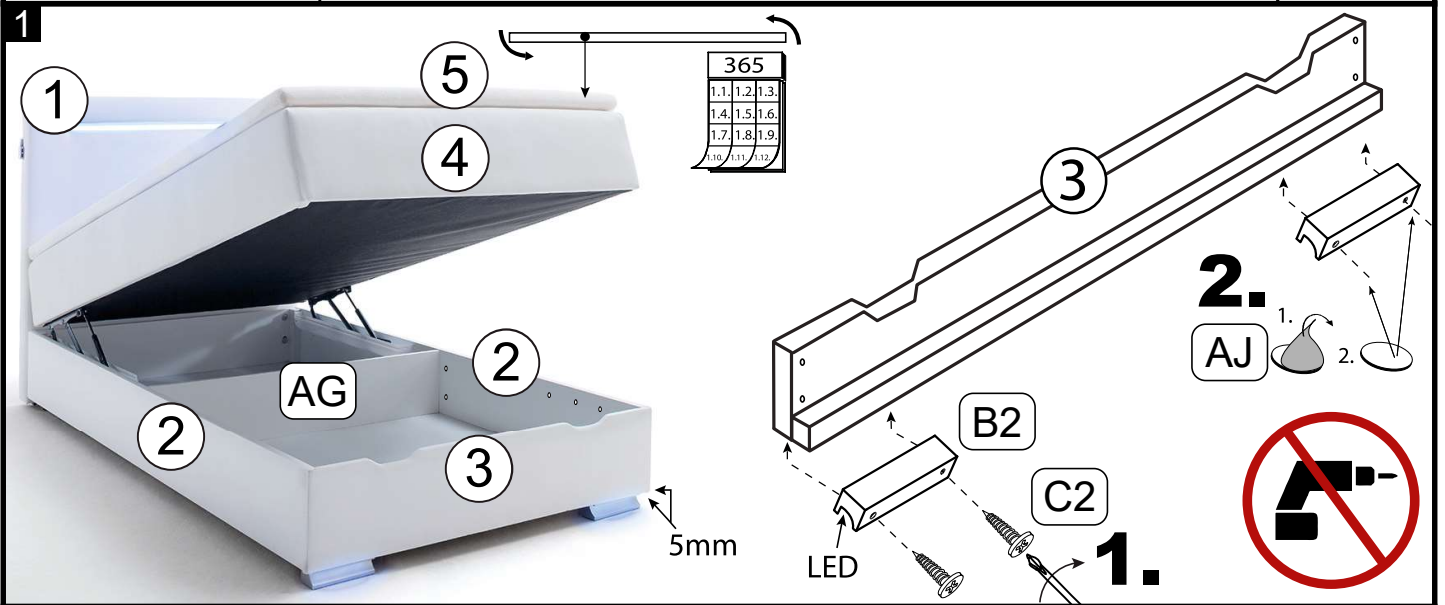

| Meise Möbel GmbH & KG Klosterbauerschafter Straße 27 D-32278 Kirchlengern | | LAS VEGAS II by meise Bettkasten / storage | | | | | | | 120 cm 140 cm |
|---|---|---|--|--|---|---|---|--|------------------|
| A-93-KD | B2-93-KD | C2-93-KD | D-93-KD | E-93-KD | F-93-KD | GL/GR-93 | H-93-KD | I-93-KD | |
| 2 | 2 | 4 | 4 | - | - | 1 / 1 | 2 | 4 | |
|  M8 H 50 |  H 50 LED |  5*25 |  M8*50 | - | - |  |  1200N |  M8*16 | |
| J-93-KD | K-93-KD | L-93-KD | M-93-KD | N-93-KD | O-93-KD | P-93-KD | Q2-93-KD | R-93-KD | |
| 8 | 1 | 2 | 24 | 3 | 1 | 1 | 1 | 4 | |
|  M8*20 |  5 |  820*95*60 |  3,5*16 |  3,5*16 |  11*11 |  |  36W |  M8*16 | |
| S-93-KD | T-93-KD | U-93-KD | V-93-KD | W-93-KD | X-93-KD | Y-93-KD | Z-93-KD | AA-93-KD | |
| 4 | 2 | 1 | 1 | 1 | - | - | - | - | |
|  M8 |  |  2.000 |  15*50 |  USB | - | - | - | - | |
| AB-93-KD | AC-93-KD | AD-93-KD | AE-93-KD | AF-93-KD | AG-93-KD | AH-93-KD | AI-93-KD | AJ-93-KD | |
| 6 | 20 | 4 | 4 | 4 | 1 | 2 | 2 | 8 | |
|  |  M6*20 |  M6*25 |  M6 |  M6 |  1168 / 1368* 260 |  978*1164 978*1364 |  H 70 |  | |
|  <p>Dieses Produkt enthält eine Lichtquelle der Energieeffizienzklasse G. This product contains a light source of energy efficiency class G.</p> | |   | |  | | | | | |
|  |  |  60 min |  10/13 cm |  < 120 KG < 120 KG |  |  | | | |