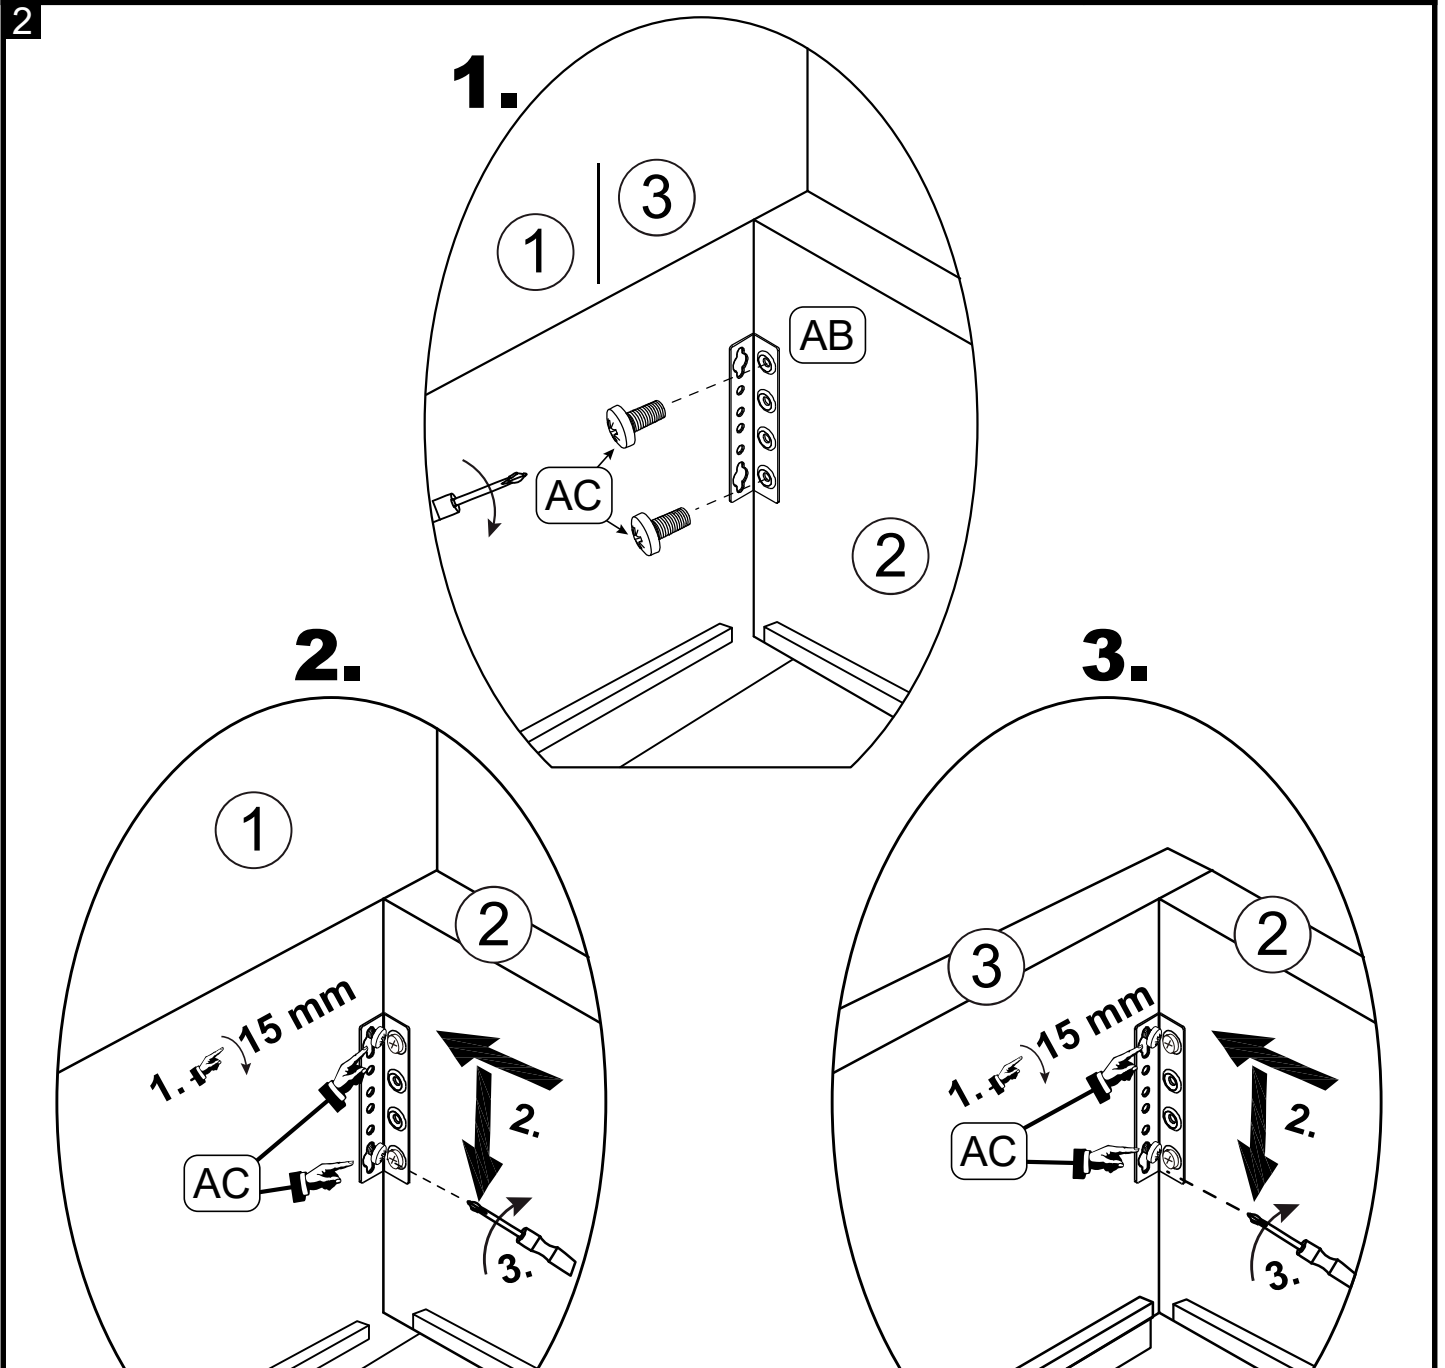

| Meise Möbel GmbH & KG Klosterbauerschafter Straße 27 D-32278 Kirchlengern | | LAS VEGAS II by meise Bettkasten / storage | | | | | | | 120 cm 140 cm |
|---|---|---|--|--|---|---|---|--|------------------|
| A-93-KD | B2-93-KD | C2-93-KD | D-93-KD | E-93-KD | F-93-KD | GL/GR-93 | H-93-KD | I-93-KD | |
| 2 | 2 | 4 | 4 | - | - | 1 / 1 | 2 | 4 | |
|  M8 H 50 |  H 50 LED |  5*25 |  M8*50 | - | - |  |  1200N |  M8*16 | |
| J-93-KD | K-93-KD | L-93-KD | M-93-KD | N-93-KD | O-93-KD | P-93-KD | Q2-93-KD | R-93-KD | |
| 8 | 1 | 2 | 24 | 3 | 1 | 1 | 1 | 4 | |
|  M8*20 |  5 |  820*95*60 |  3,5*16 |  3,5*16 |  11*11 |  |  36W |  M8*16 | |
| S-93-KD | T-93-KD | U-93-KD | V-93-KD | W-93-KD | X-93-KD | Y-93-KD | Z-93-KD | AA-93-KD | |
| 4 | 2 | 1 | 1 | 1 | - | - | - | - | |
|  M8 |  |  2.000 |  15*50 |  USB | - | - | - | - | |
| AB-93-KD | AC-93-KD | AD-93-KD | AE-93-KD | AF-93-KD | AG-93-KD | AH-93-KD | AI-93-KD | AJ-93-KD | |
| 6 | 20 | 4 | 4 | 4 | 1 | 2 | 2 | 8 | |
|  |  M6*20 |  M6*25 |  M6 |  M6 |  1168 / 1368* 260 |  978*1164 978*1364 |  H 70 |  | |
|  <p>Dieses Produkt enthält eine Lichtquelle der Energieeffizienzklasse G. This product contains a light source of energy efficiency class G.</p> | |   | |  | | | | | |
|  |  |  60 min |  10/13 cm |  < 120 KG < 120 KG |  |  | | | |

3

4

5

6

7

8

9

10