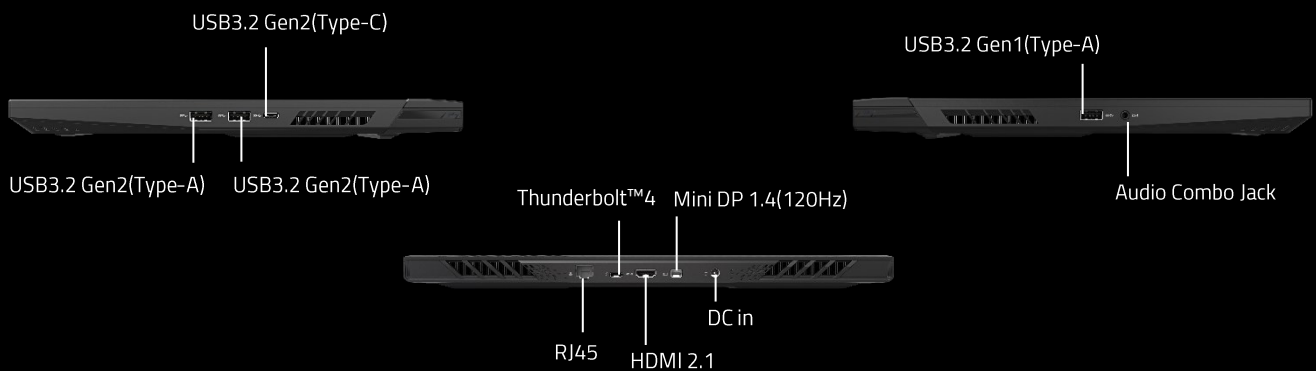

Datasheet

AORUS 15 (2023)

- NVIDIA® New GeForce RTX™ 40 Series
- Up to 13th Gen Intel® Core™ i7 H Series Processor
- Up to QHD 165Hz Display
- MUX Switch Technology
- TÜV Rheinland Certification
- DDR5 4800 SO-DIMM x 2, 64GB (Max)
- DTS:X® Ultra Audio technology
- WINDFORCE INFINITY Cooling System
- RGB Light Bar Design
- Windows Hello Technology
- PCIe Gen4 SSD
- Next-Gen Wi-Fi 6E Connection
- 99Whr battery
- Thunderbolt™ 4