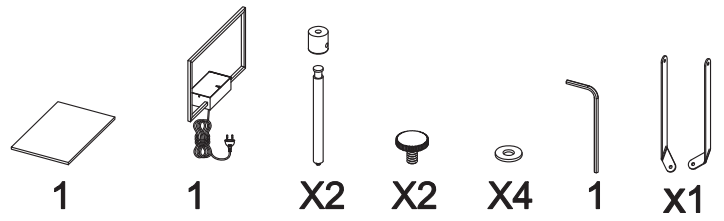

Developed in Germany by
Made in PRC

REV 2.3

EXCL.

INCL.

Max.>2.5kg

81410102

Mirrors & More GmbH
Gut Nierhof 17
D-59757 Arnsberg

**MIRRORS
AND MORE**