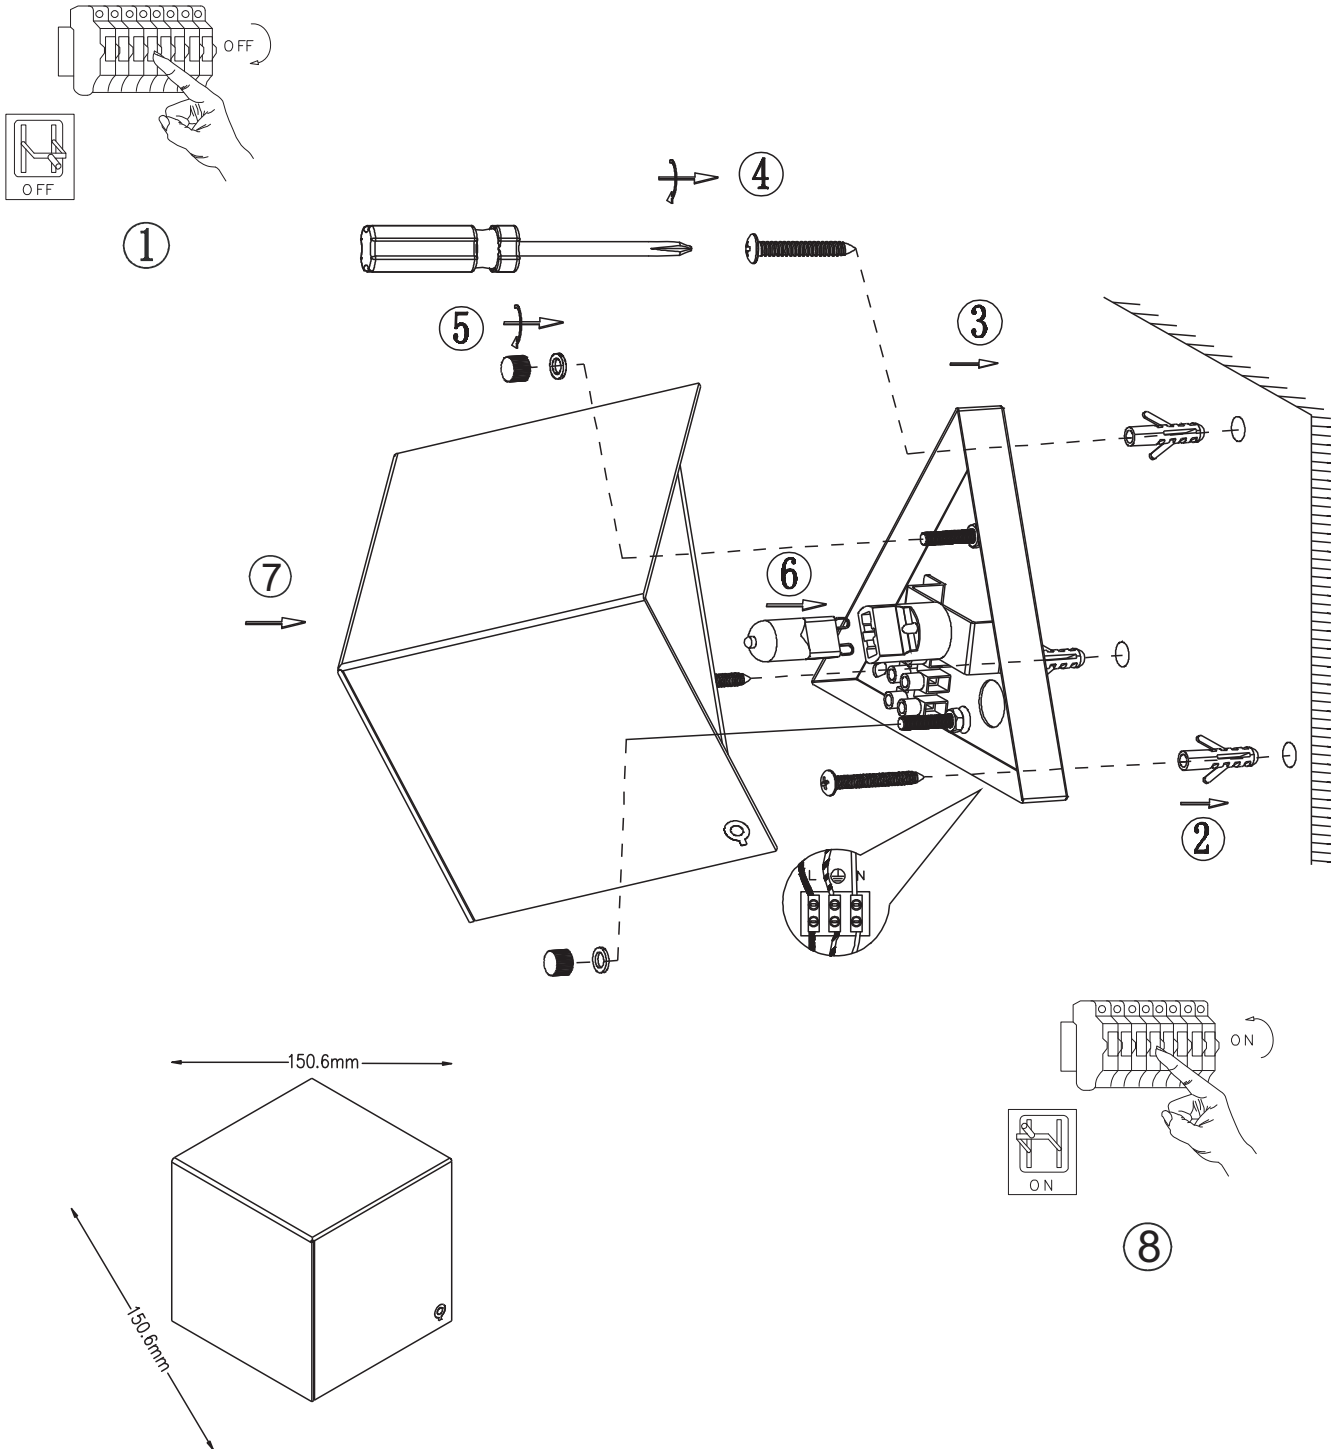

## Cube WL

---Suitability for use "indoors", the related ambient temperature is 25°C