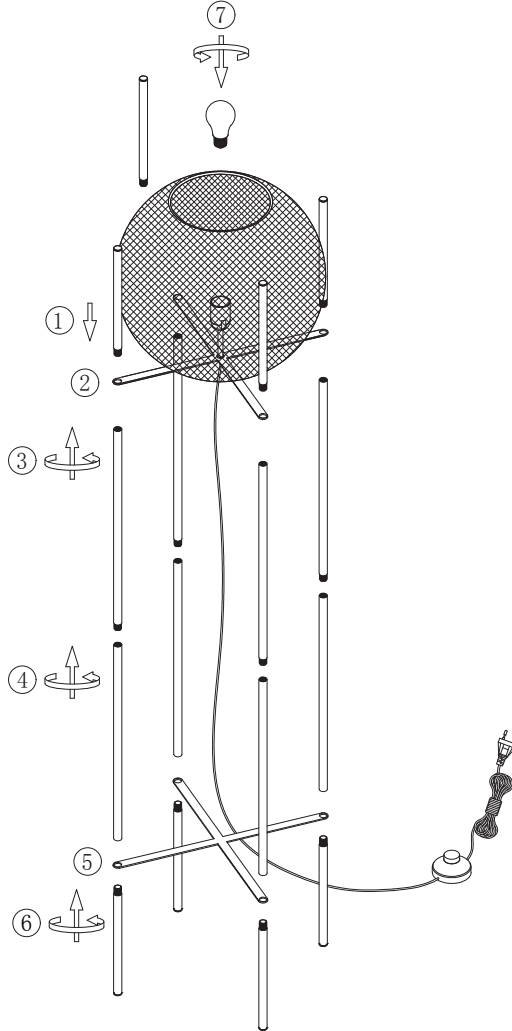

INSTRUCTION MANUAL

Mesh Ball FL Black
103333

Overall Sizes: