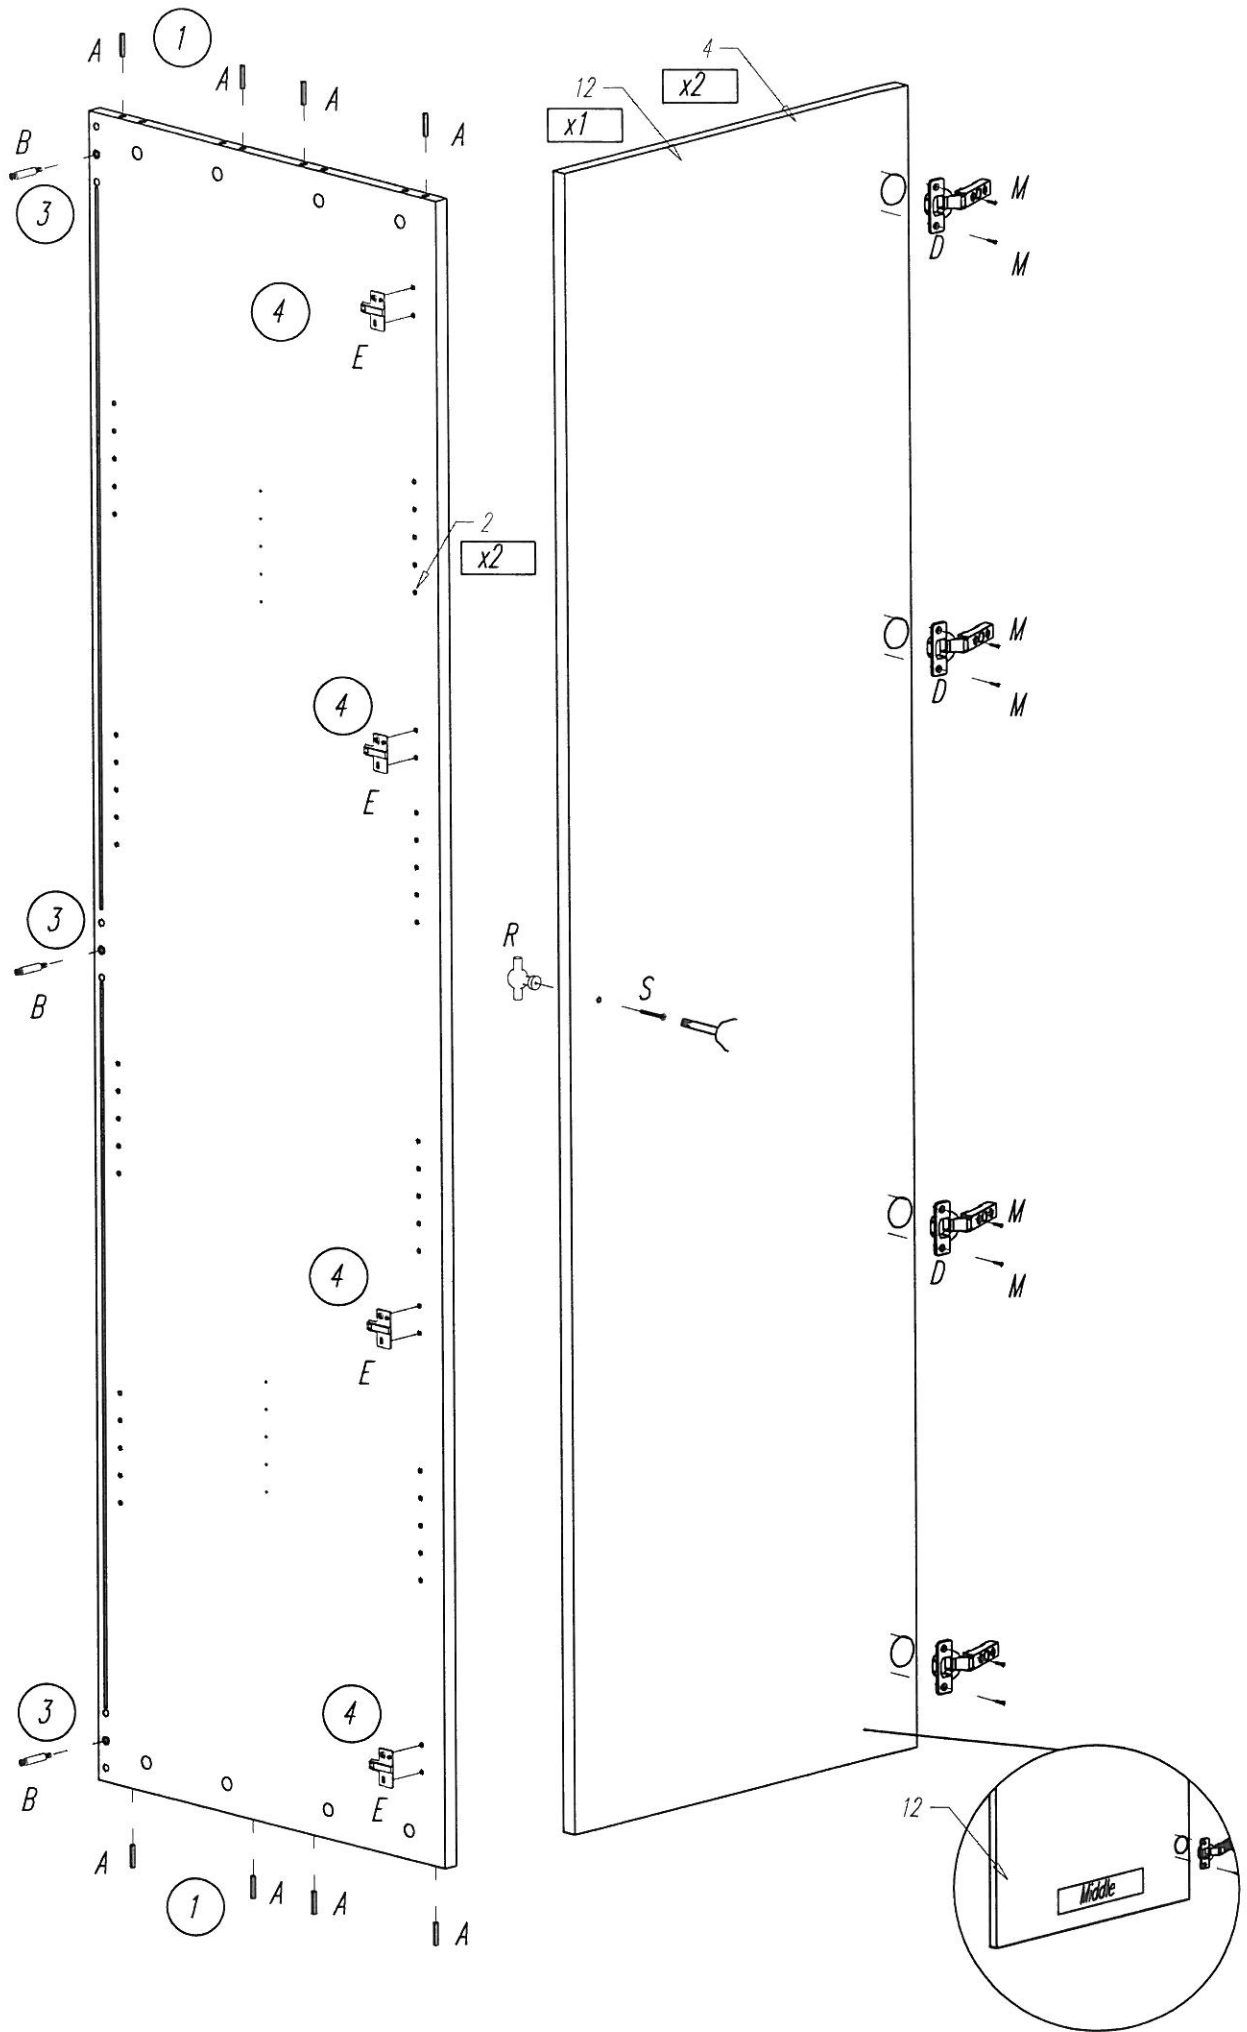

LARA-ROB W3- 2

<b>R</b>	<b>S</b>
x3	x3

ROBIN-W3-T6 ver. 6/2019

**Colli 1/5:**  
Part no. 2 -2 pcs/St.

**Colli 2/5:**  
Part no. 4 -2 pcs/St.  
Part no.12 -1 pcs/St.  
Part no. (R+S) -3 pcs/St.  
Assembly instruction /Instruction/Montage

**Colli 3/5:**  
Part no. 3 -2 pcs/St.  
Part no. 7 -2 pcs/St.  
Part no. 9 -4 pcs/St.  
Part no. 11 -2 pcs/St.  
Part no. 13 -2 pcs/St.

**Colli 4/5:**  
Part no. 1 -2 pcs/St.  
Part no. 5 -2 pcs/St.  
Part no. 6 -1 pcs/St.  
Part no. 10 -2 pcs/St.

**Colli 5/5:**  
Part no. 8 -4 pcs/St.  
Fittings/Beschlge/Quincaillerie

	Part no. 4: 1932x554 mm
	Part no.12: 1932x534 mm
	Part no. 7: 540x516 mm
	Part no. 8: 502x516 mm
	Part no. 9: 842x557 mm
	Part no. 10: 842x520 mm

Part no. 9: 842x557 mm

Part no. 10: 842x520 mm

Part no. 7: 540x516 mm  
 Part no. 8: 502x516 mm