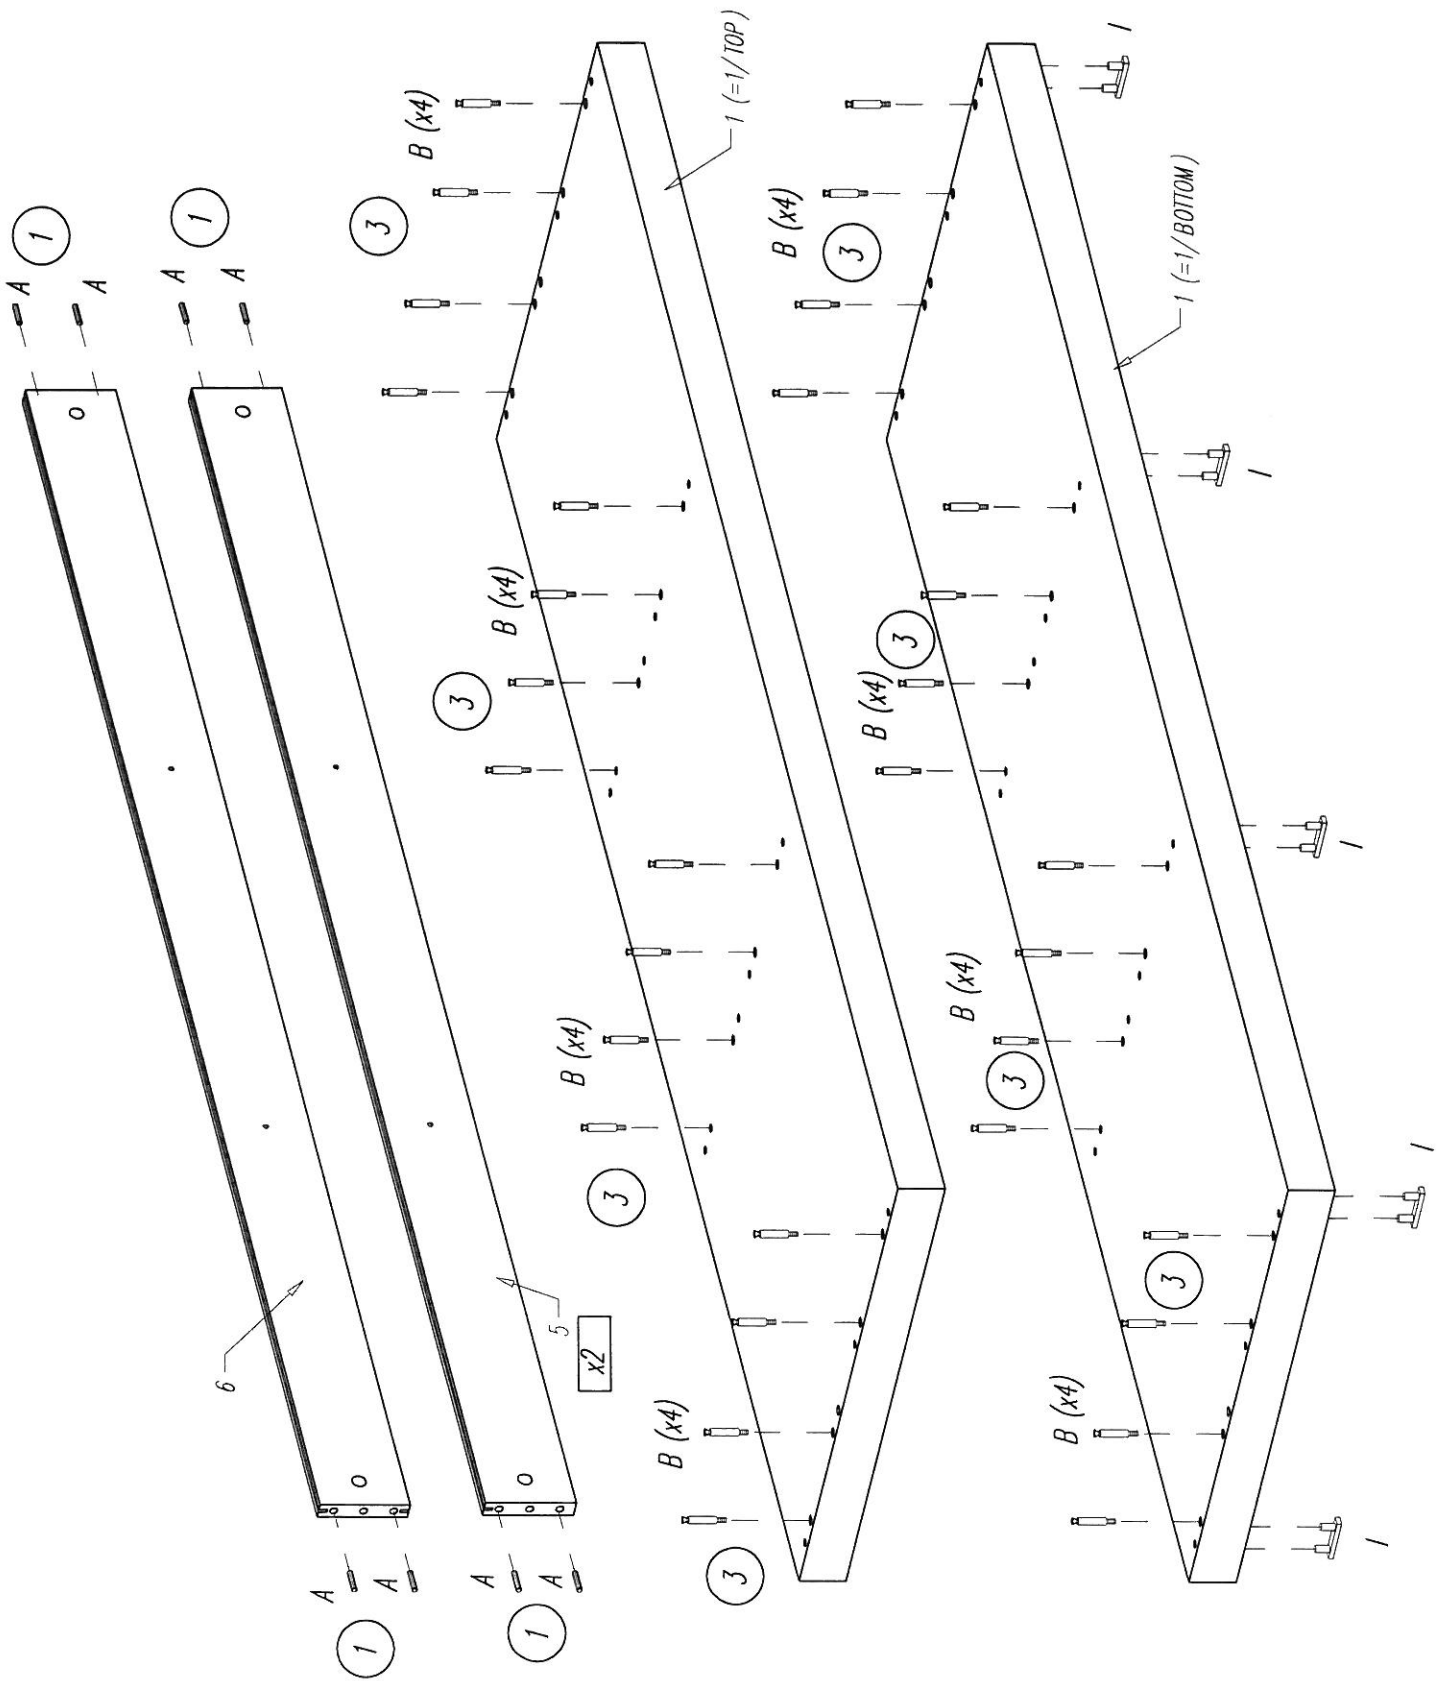

LARA-ROB W3- 2

<b>R</b>	<b>S</b>
x3	x3

ROBIN-W3-T6 ver. 6/2019

**Colli 1/5:**  
Part no. 2 -2 pcs/St.

**Colli 2/5:**  
Part no. 4 -2 pcs/St.  
Part no.12 -1 pcs/St.  
Part no. (R+S) -3 pcs/St.  
Assembly instruction /Instruction/Montage

**Colli 3/5:**  
Part no. 3 -2 pcs/St.  
Part no. 7 -2 pcs/St.  
Part no. 9 -4 pcs/St.  
Part no. 11 -2 pcs/St.  
Part no. 13 -2 pcs/St.

**Colli 4/5:**  
Part no. 1 -2 pcs/St.  
Part no. 5 -2 pcs/St.  
Part no. 6 -1 pcs/St.  
Part no. 10 -2 pcs/St.

**Colli 5/5:**  
Part no. 8 -4 pcs/St.  
Fittings/Beschlge/Quincaillerie

	Part no. 4: 1932x554 mm
	Part no.12: 1932x534 mm
	Part no. 7: 540x516 mm
	Part no. 8: 502x516 mm
	Part no. 9: 842x557 mm
	Part no. 10: 842x520 mm

Part no. 9: 842x557 mm

Part no. 10: 842x520 mm

Part no. 7: 540x516 mm  
 Part no. 8: 502x516 mm