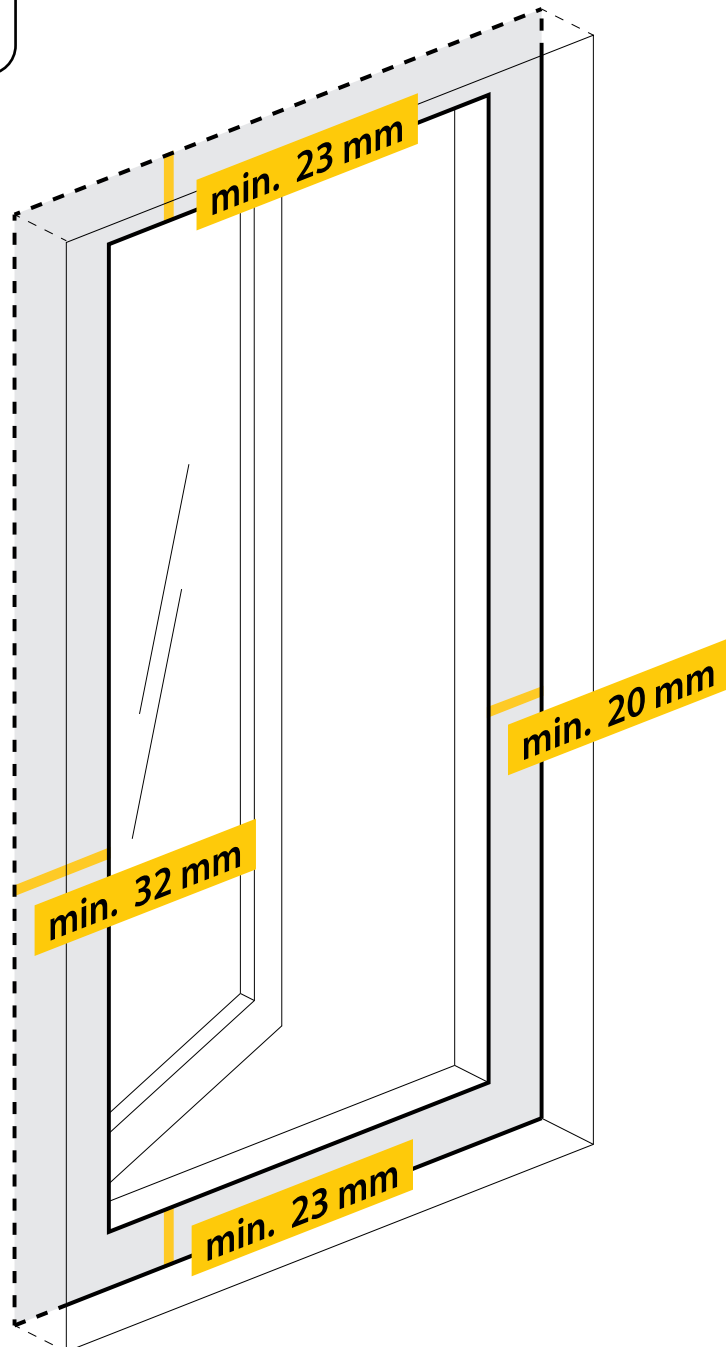

INSECTSYSTEM PREMIUM

70093, 70094, 70095, 70096

OPT 1

www.youtube.com/asmedien

OPT 2

1

 **B** = _____ cm **H** = _____ cm

$$V_1 = (H - 6,0 \text{ cm}) : 2 = \underline{\hspace{2cm}} \text{ cm}$$

$$V_2 = B - 3,0 \text{ cm} = \underline{\hspace{2cm}} \text{ cm}$$

$$V_3 = B - 3,0 \text{ cm} = \underline{\hspace{2cm}} \text{ cm}$$

$$T_2 = B - 4,8 \text{ cm} = \underline{\hspace{2cm}} \text{ cm}$$

$$U = B - 3,0 \text{ cm} = \underline{\hspace{2cm}} \text{ cm}$$