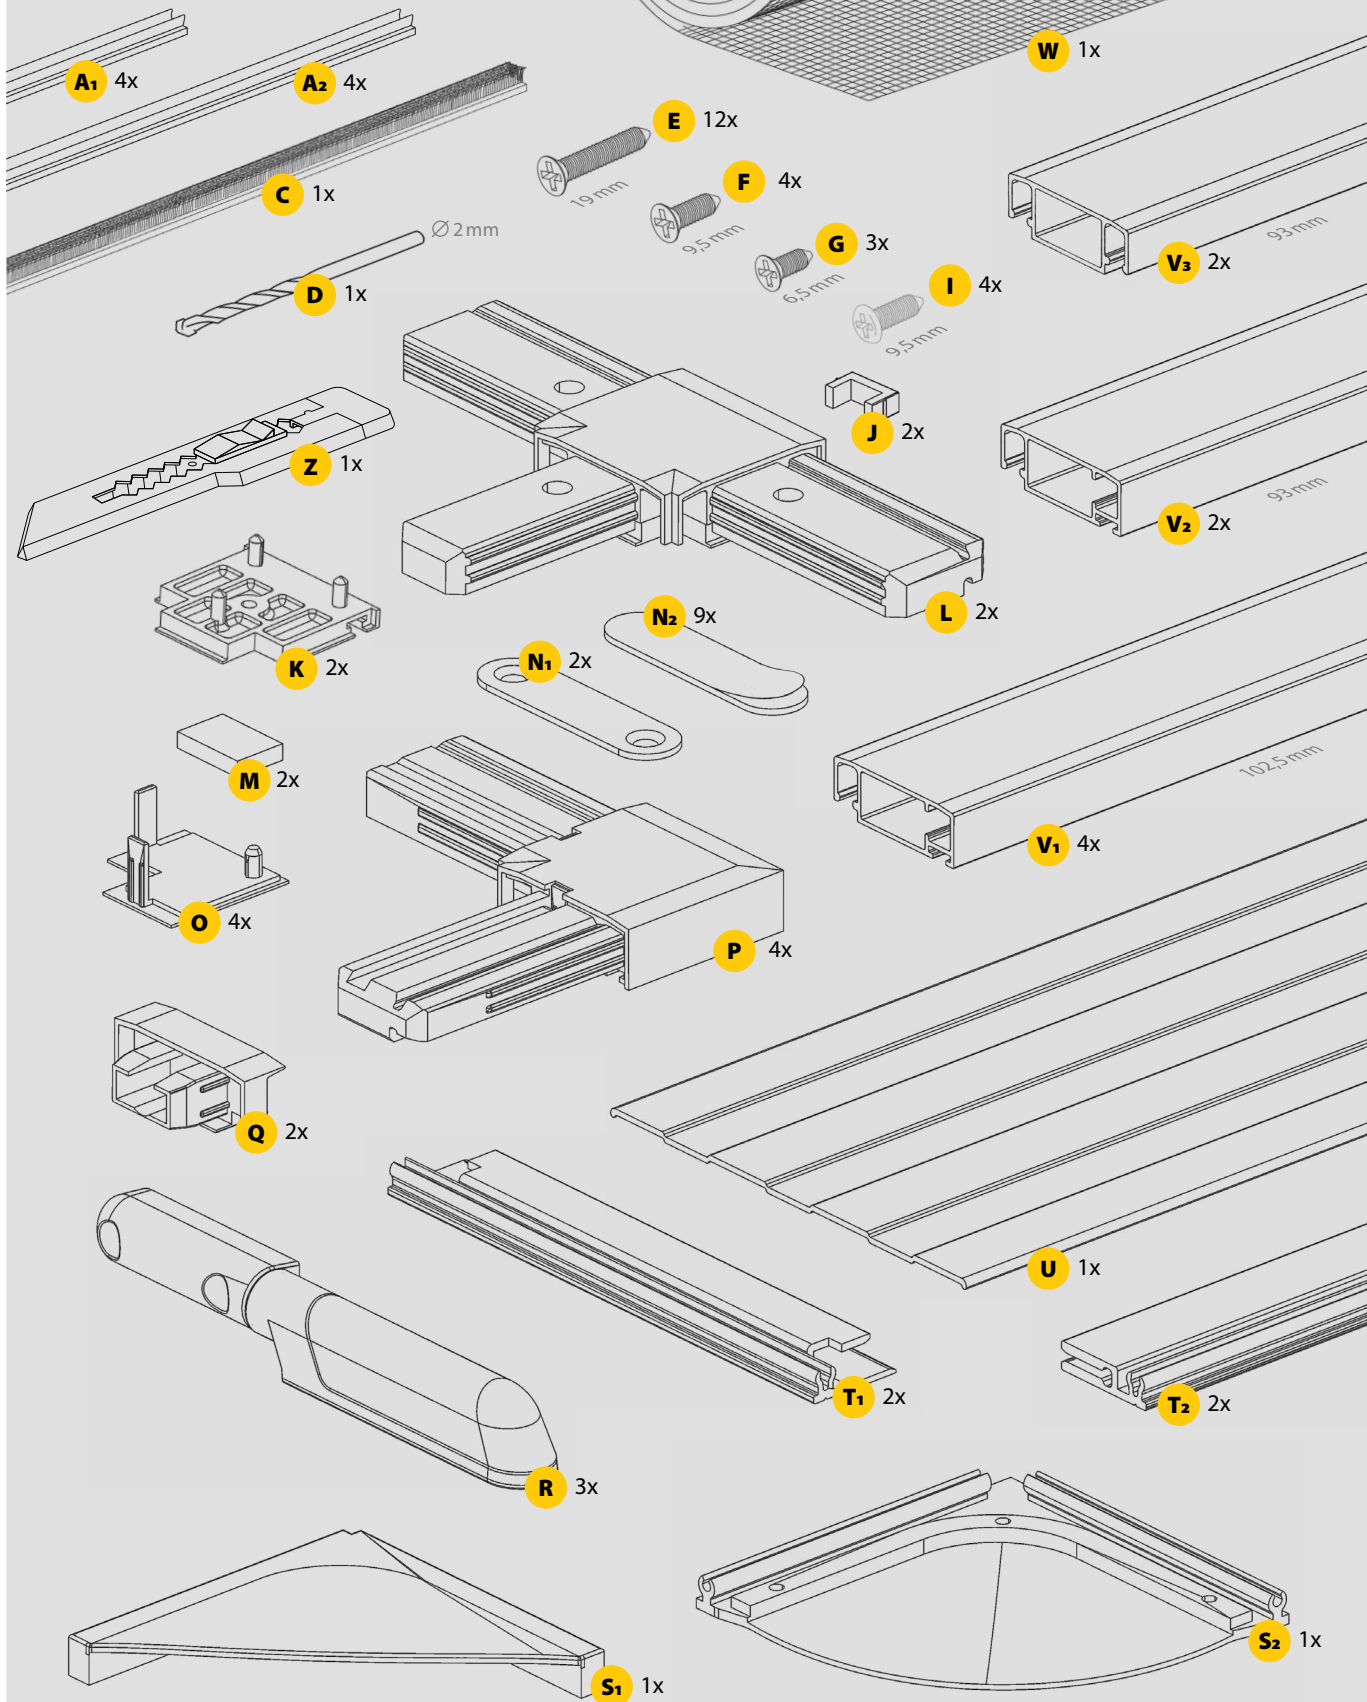

INSECTSYSTEM PREMIUM

70093, 70094, 70095, 70096

OPT 1

www.youtube.com/asmedien

OPT 2

1

 **B** = _____ cm **H** = _____ cm

$$V_1 = (H - 6,0 \text{ cm}) : 2 = \underline{\hspace{2cm}} \text{ cm}$$

$$V_2 = B - 3,0 \text{ cm} = \underline{\hspace{2cm}} \text{ cm}$$

$$V_3 = B - 3,0 \text{ cm} = \underline{\hspace{2cm}} \text{ cm}$$

$$T_2 = B - 4,8 \text{ cm} = \underline{\hspace{2cm}} \text{ cm}$$

$$U = B - 3,0 \text{ cm} = \underline{\hspace{2cm}} \text{ cm}$$