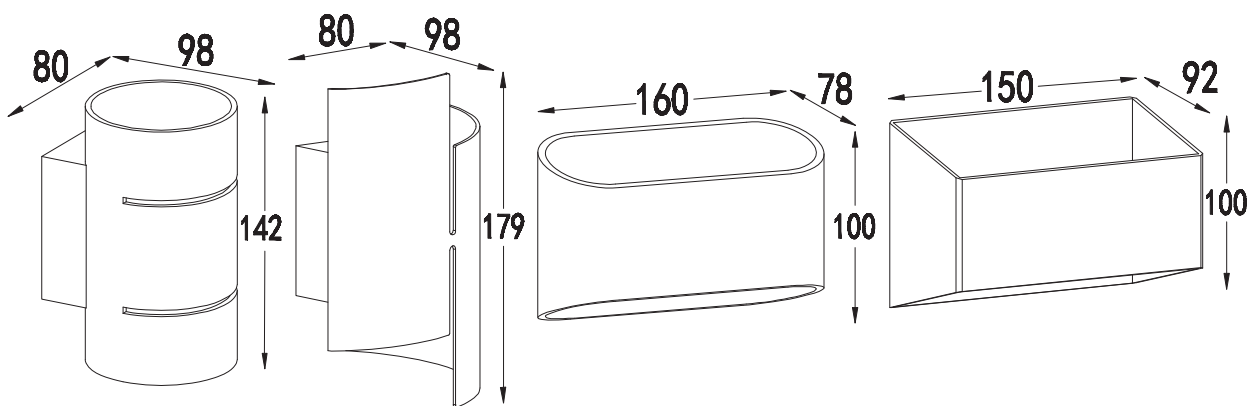

INSTRUCTION MANUAL

Pia WL
 Alone R WL
 Alone S WL
 Faldo WL

---Suitability for use "indoors", the related ambient temperature is 25°C