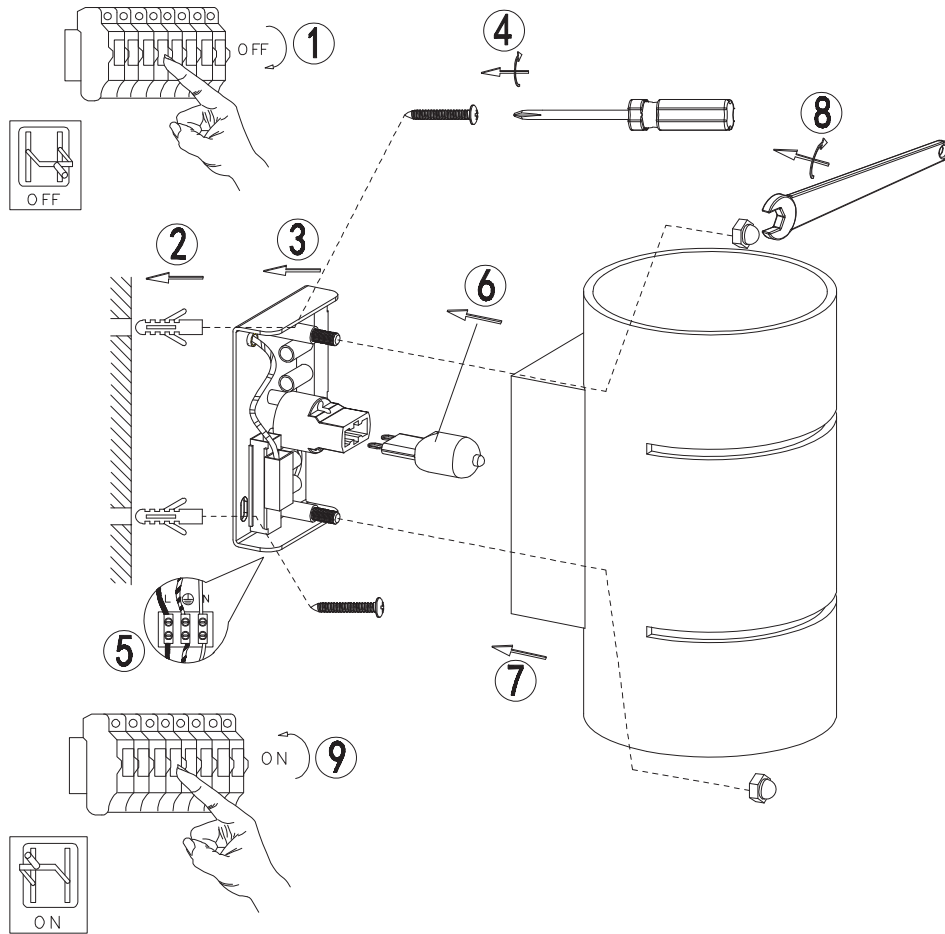

INSTRUCTION MANUAL

Pia WL
 Alone R WL
 Alone S WL
 Faldo WL

---Suitability for use "indoors", the related ambient temperature is 25°C