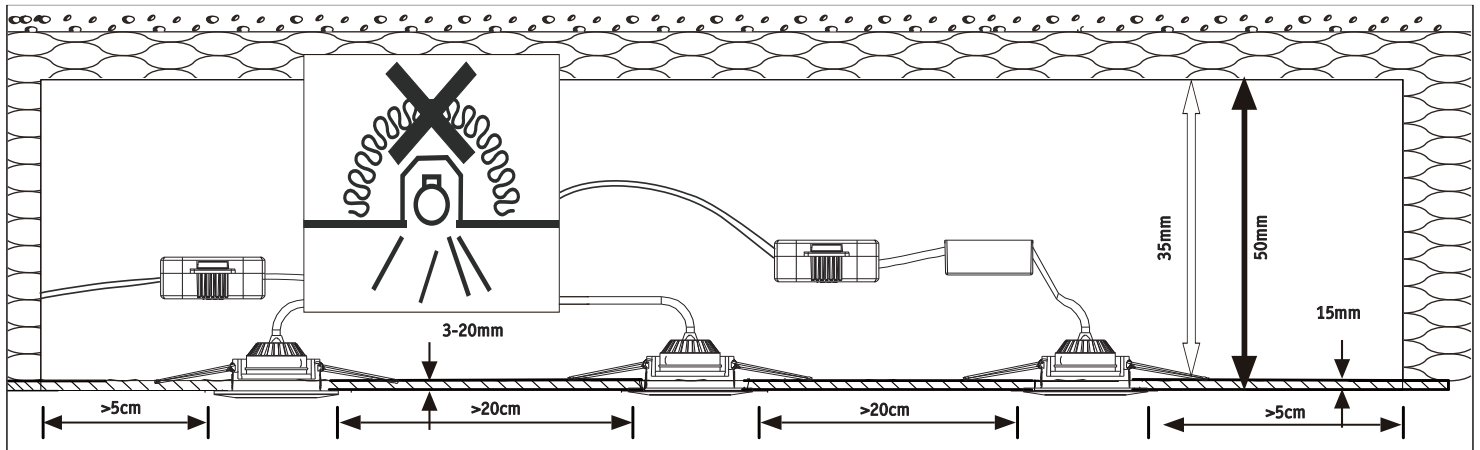

Safety Instructions

1, 2, 3, 4, 5, 6, 7, 10, 12, 13, 14, 15, 16,
17, 18, 19, 20, 21, 22, 24, 28, 33, 34

Info

www.paulmann.com

Paulmann Licht GmbH
Quezinger Feld 2
31832 Springe
Germany

www.paulmann.com

Art.-Nr.: 942.92
942.93
942.94
942.95
942.96
942.97
942.98
942.99
943.00
943.01
943.02
943.03
943.04
943.05
943.06

942.92_942.94_942.96

1x

1x

2x

943.06

1x

942.93_942.95_942.97

3x

3x

6x

2x

942.98_943.00
943.02_943.04

1x

1x

942.99_943.01
943.03_943.05

3x

2x

6x

(+MA326) PSPU 01/20

942.92_942.93
942.94_942.95
942.96_942.97

942.98_942.99
943.00_943.01
943.02_943.03
943.04_943.05

942.92_942.93
942.94_942.95
942.96_942.97

IP20

IP23

942.98_942.99_943.00
943.01_943.02_943.03
943.04_943.05

IP20

IP44