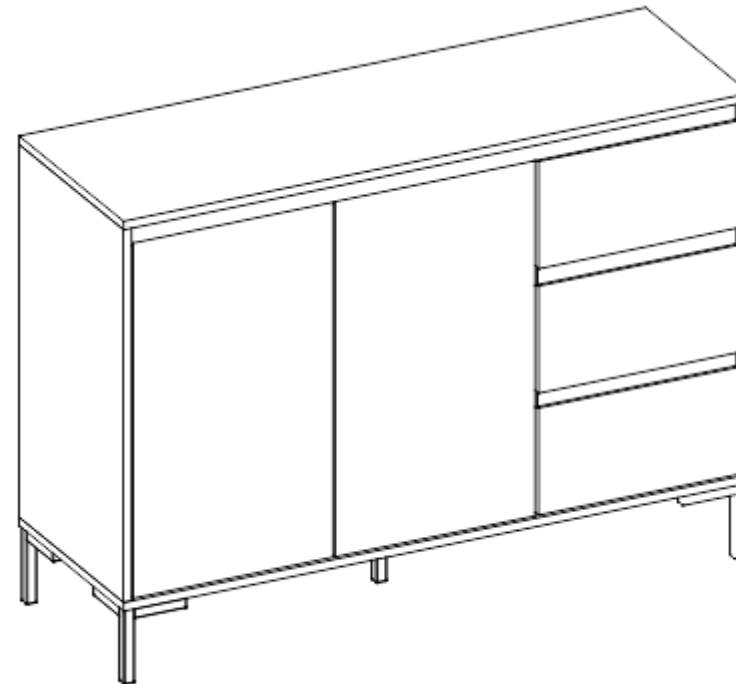

# KRA01B/033

Item Name	Korsika 01B
Colors 1	Artisan oak
Colors 2	
Colors 3	
Colors 4	
Colors 5	

		Finishing
Panels material 1	Chipboard	Melamine
Panels material 2		
Panels material 3		
Doors	yes	
Handles material		
Legs material	metal	
Mirror		
Glass		
Edges	ABS/ Papier	
Soft edges		
Wall fixing fittings	yes	
Extension		
Extension size (cm)		
Extension stored under the top		
Synchronized opening		
Top panel thickness (mm)	16	
Backrest (material)		
Seat (material)		
Frame (material)		