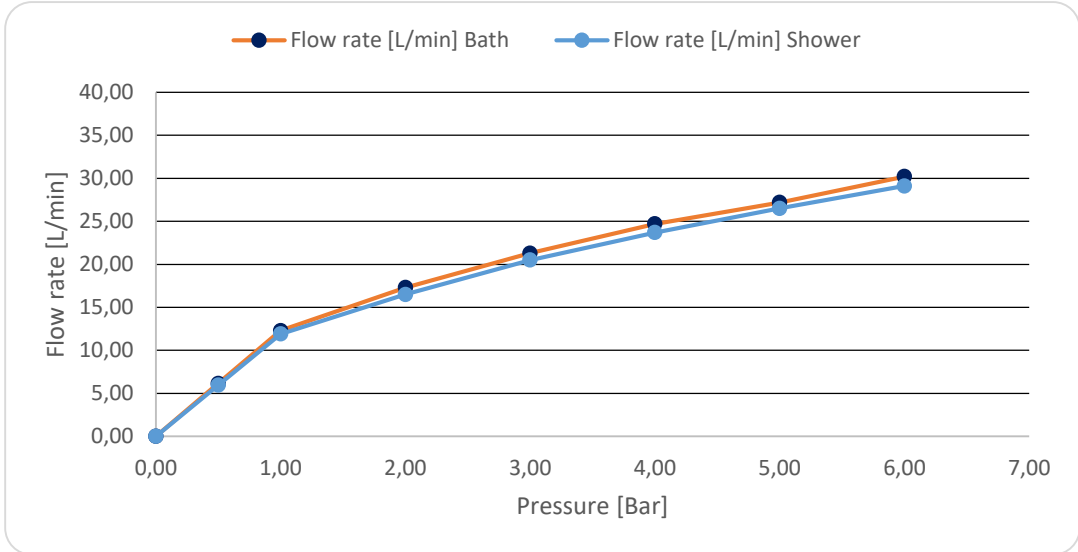

### PRODUCT INFORMATION

<b>Model</b>	<b>TVS125003000</b>
Collection	Architectura Square
Finish	Polished Chrome
Cartridge	35 with ceramic disc
Faucet Material	Brass
Red/Blue Indexing	On Lever
Number of Outlets	2
Required Concealed	TVS00035100000

## FLOW CHART