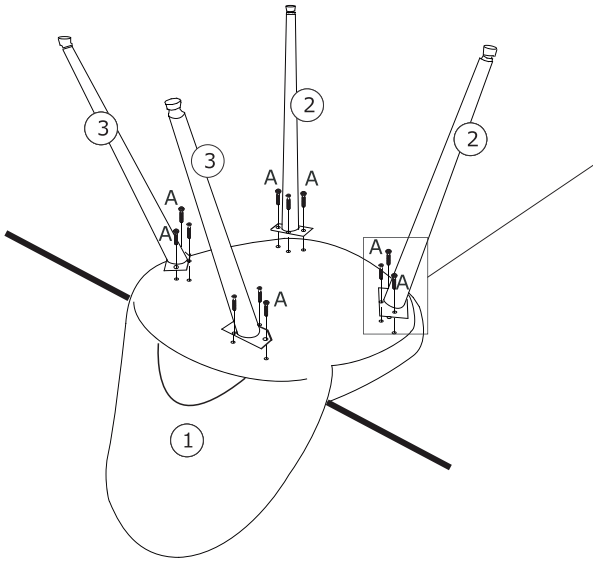

ASSEMBLY INSTRUCTIONS

MONTAGEANLEITUNGEN

WF313357AA0/AAS

Part List
Stückliste

		
①×1pc	②×2pcs	③×2pcs

Hardware List
Hardwareliste

 M6×40mm	 M6×55mm		
Ⓐ×8pcs	Ⓑ×8pcs	Ⓒ×8pcs	Ⓓ×1pc

Step 1
Schritt 1

M6×40mm
Ⓐ ×8pcs

~~
M6×55mm
Ⓑ~~

Step 2
Schritt 2

M6×55mm
Ⓑ ×8pcs

~~
M6×40mm
Ⓐ~~

Step 3
Schritt 3

Ⓢ×8pcs

Step 4
Schritt 4

WF313385

ASSEMBLY INSTRUCTION

INSTALLATIONSANLEITUNG

INSTRUCTIONS D'INSTALLATION

ELEMENTS/PARTS	Ax12  M6X25mm	Bx1  M6
----------------	---	---

1

2

3