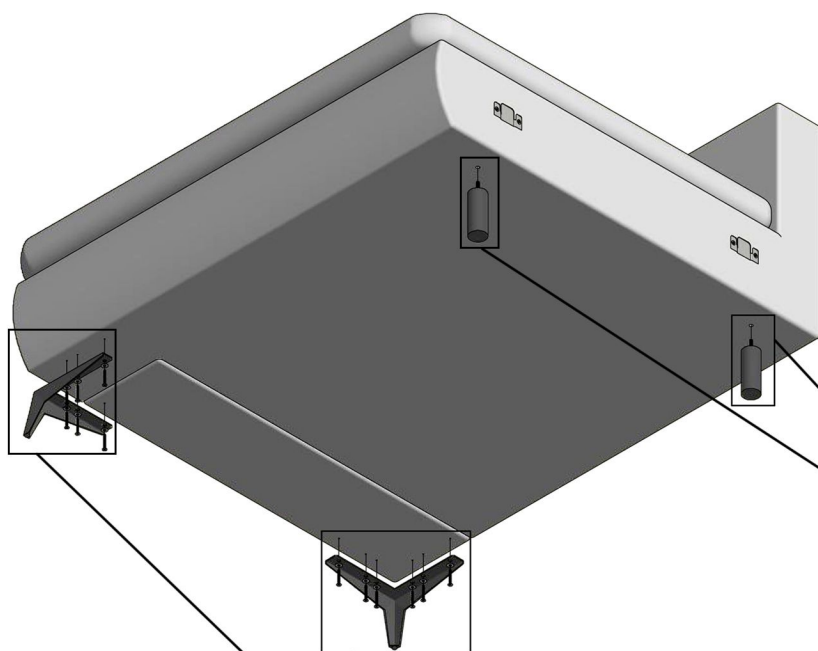

HAITI III Bigsofa (1AL130-1AL130)

x2