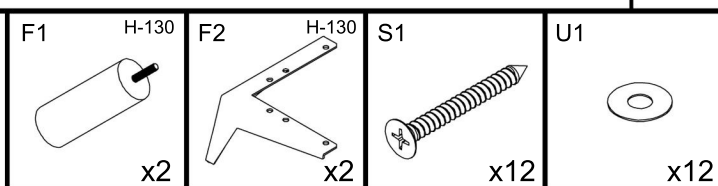

HAITI III Bigsofa (1AL130-1AL130)

x2