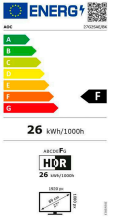

27G2SAE/BK

27 inch (68.6 cm) LCD MONITOR

27" gaming monitor with 165Hz refresh rate, 1ms MPRT response time and FreeSync Premium

General

Model name	27G2SAE/BK
EAN	4038986129893
Product Line	AOC Gaming
Series	G2 Series
Channel	B2C
Classification	Mainstream
Section	Consumer, Gaming
Gaming style	Shooters, MMORPG, Action, eSports, RTS, FPS (eSports), Racing
Launch date	2021-08-17T22:00:00+00:00
Continent	Europe

Screen

Resolution	1920x1080
Refresh rate	165Hz
Screen size (inch)	27 inch
Screen size (cm)	68.6 cm
Flat / Curved	Flat
Backlight	WLED
Panel Type	VA
Aspect ratio	16:9
Display Colours	16.7 Million
sRGB Coverage (%) (CIE 1931)	12194
Scanning Frequency	VGA/HDMI1.4 : 30 -160KHz (H) DP1.2 : 30 -200KHz (H) VGA/HDMI1.4 :48-144Hz (V) DP1.2:48-165Hz (V)
Response time (GtG)	4 ms
Response Time (MPRT)	1 ms
Contrast (static)	3000:1
Brightness (typical)	350 cd/m ²
Viewing angle (CR10)	178/178 °
Hard Glass	Antiglare
OSD languages	EN, FR, ES, PT, DE, IT, NL, SE, FI, PL, CZ, RU, KR, CN (T), CN (S), JP

Exterior

Monitor colour	Black Red
Bezel Type	Frameless
Removable Stand	✓

Ergonomics

Vesa Wallmount	100x100
----------------	---------

Connectivity and Multimedia

Signal Input	HDMI 1.4 x 2, DisplayPort 1.2 x 1
--------------	-----------------------------------

Power / Environmental

Power Consumption On	26W
Power Consumption Standby	0.3W watt
Power Consumption Off	0.3W watt

Approbations / Regulations

TUV-Bauart	✓
CE	✓
FCC	✓
EAC	✓
ISO 9241-307 class I	✓
Rohs compliant	✓