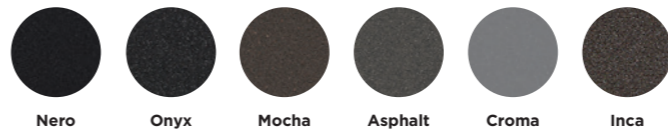

1

4

2

5

00:10:00

SCHOCK

3

6

16

15