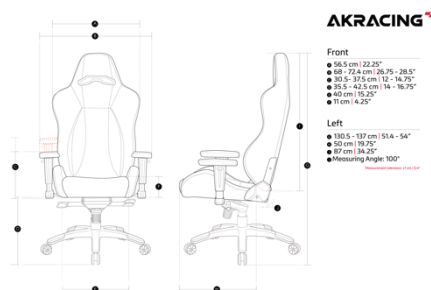

Measurements

Shipping Dimensions

Box: 35x28x15" | 88x68x38cm
Net Weight: 54 lbs | 24.25 kg
Gross Weight: 64 lbs | 29 kg