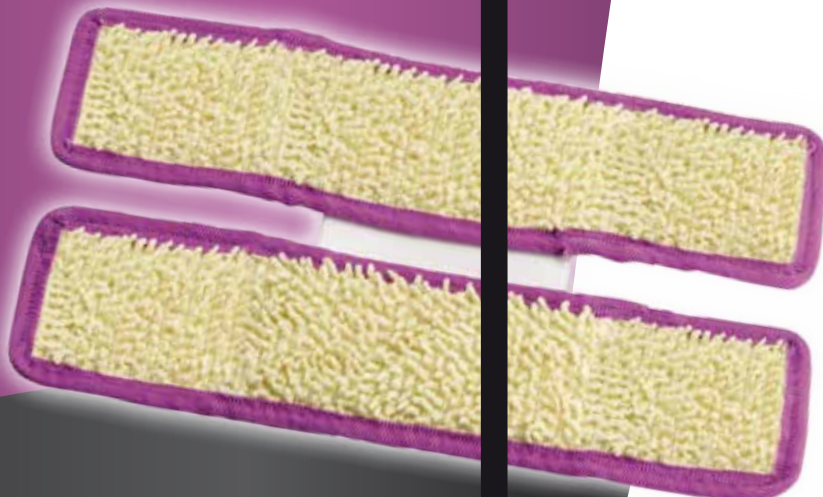

VIBRATWIN®

FOR STAINS AND STUCK-ON DIRT on carpets and rugs

STAIN REMOVAL DOUBLE PAD

BEFORE

AFTER

VIBRATWIN®

1 Vibratwin® stain removal pad for stains and stuck-on dirt on carpets and rugs.

The Vibratwin® stain removal pad for stains and stuck-on dirt eliminates discoloration and stuck-on dirt and brightens high-traffic areas.

Washable and reusable.
Material: Loop fabric: 100% Polypropylene; Shell fabric: 100% Polyester; Back fabric: 100% Polyamide (Nylon)
Padded fabric: 100% Polyurethane
Wash maximum temperature 40°C. Do not bleach. Do not iron. Do not tumble dry. Air dry.

1 almohadilla limpiadora Vibratwin® para la eliminación de manchas y mugre en moquetas y alfombras.

La almohadilla limpiadora Vibratwin® para la eliminación de manchas y mugre en moquetas y alfombras elimina decoloraciones y restos de suciedad, y da brillo a las zonas de mayor tránsito.

Lavable y reutilizable.
Composición: Tejido del bucle: 100% Polipropileno; Tejido externo: 100% Poliéster; Tejido trasero: 100% Poliamida (Nylon)
Tejido del acolchado: 100% Poliuretano
Lavar a temperatura máxima de 40°C; no usar blanqueador; no planchar; no secar en la secadora; dejar secar al aire libre.

1 chiffon antitaches Vibratwin® pour éliminer les taches et la saleté des moquettes et tapis.

Le chiffon antitaches Vibratwin® pour le nettoyage des taches et de la saleté des moquettes et tapis élimine les décolorations et les restes de saleté et fait briller les endroits de passage fréquent.

Lavable et réutilisable.
Matières: tissu bouclette: 100% Polypropylène; Tissu externe: 100% Polyester; Tissu arrière: 100% Polyamide (Nylon)
Tissu rembourré: 100% Polyuréthane
La température de lavage maximum de 40°C. Ne pas utiliser de produit blanchissant. Ne pas repasser. Ne pas sécher au sèche-linge. Laisser sécher à l'air libre.

Der Vibratwin®-Fleck-Weg-Mopp zur Beseitigung von Flecken und Schmutz auf Teppichböden und Teppichen beseitigt Verfärbungen und Schmutzreste und verleiht auch viel begangenen Bereichen strahlenden Glanz.

Waschbar und wiederverwendbar
Material: Schlingengewebe: 100% Polypropylen; Außerer Stoff: 100% Polyester; Hinterer Stoff: 100% Polyamid (Nylon)
Gepolsterte Stoff: Polyurethan
Maximale Waschttemperatur 40 °C. Keine Bleichmittel verwenden. Nicht bügeln. Nicht im Wäschetrockner trocknen. An der Luft trocknen lassen.

1 panno antimacchia Vibratwin® per la rimozione di macchie e sudiciume in moquette e tappeti.

Il panno antimacchia Vibratwin® per la rimozione di macchie e sudiciume in moquette e tappeti elimina scolorimenti e residui di sporco e dona brillantezza alle aree di maggior passaggio.

Lavabile e riutilizzabile.
Materiale: Tessuto buclé: 100% Polipropilénica; Tessuto esterno: 100% Poliestere; Tessuto posteriore: 100% Poliammide (Nylon); Tessuto imbottito: 100% Poliuretano
Lavare alla temperatura massima di 40 °C. Non candeggiare. Non stiare. Non asciugatura meccanica. Asciugare all'aperto.