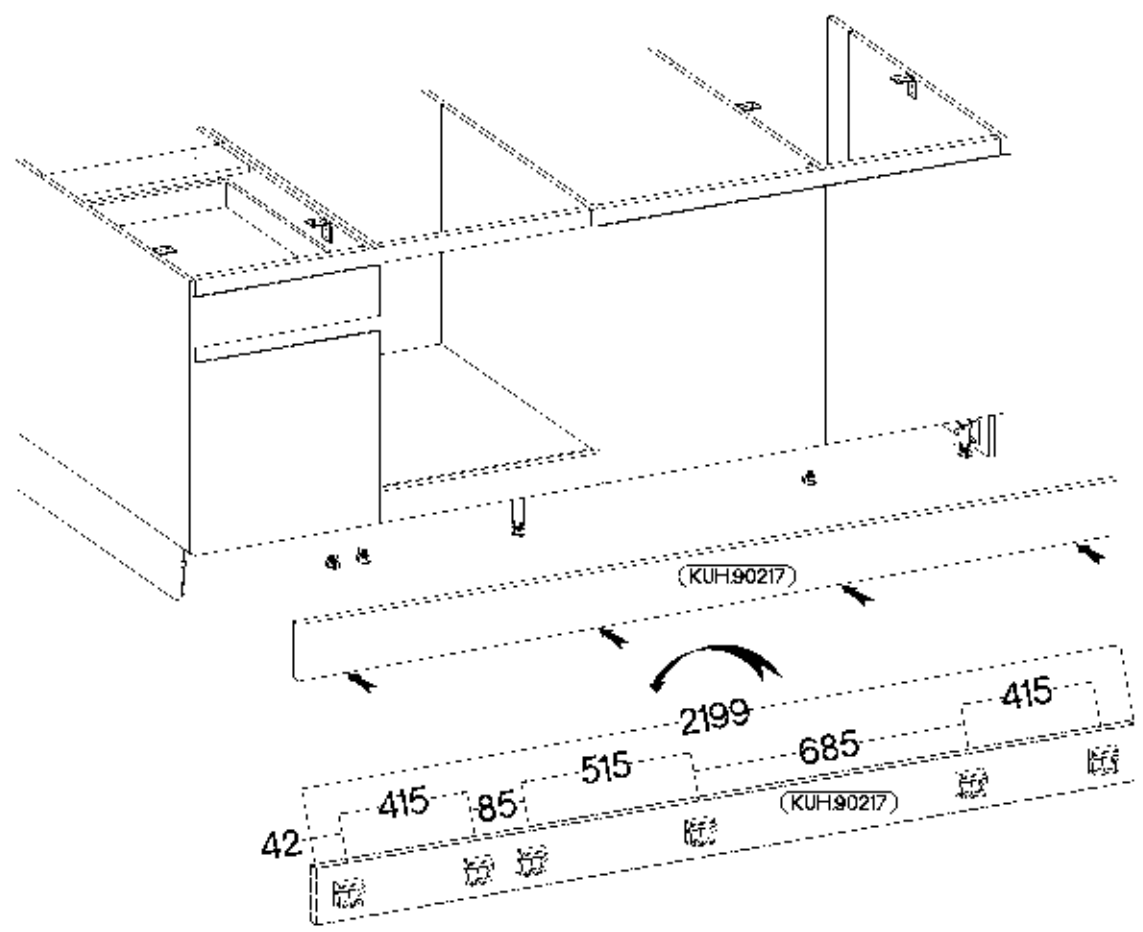

2

1. F16
2. F16 P5
3. F16
4. F16