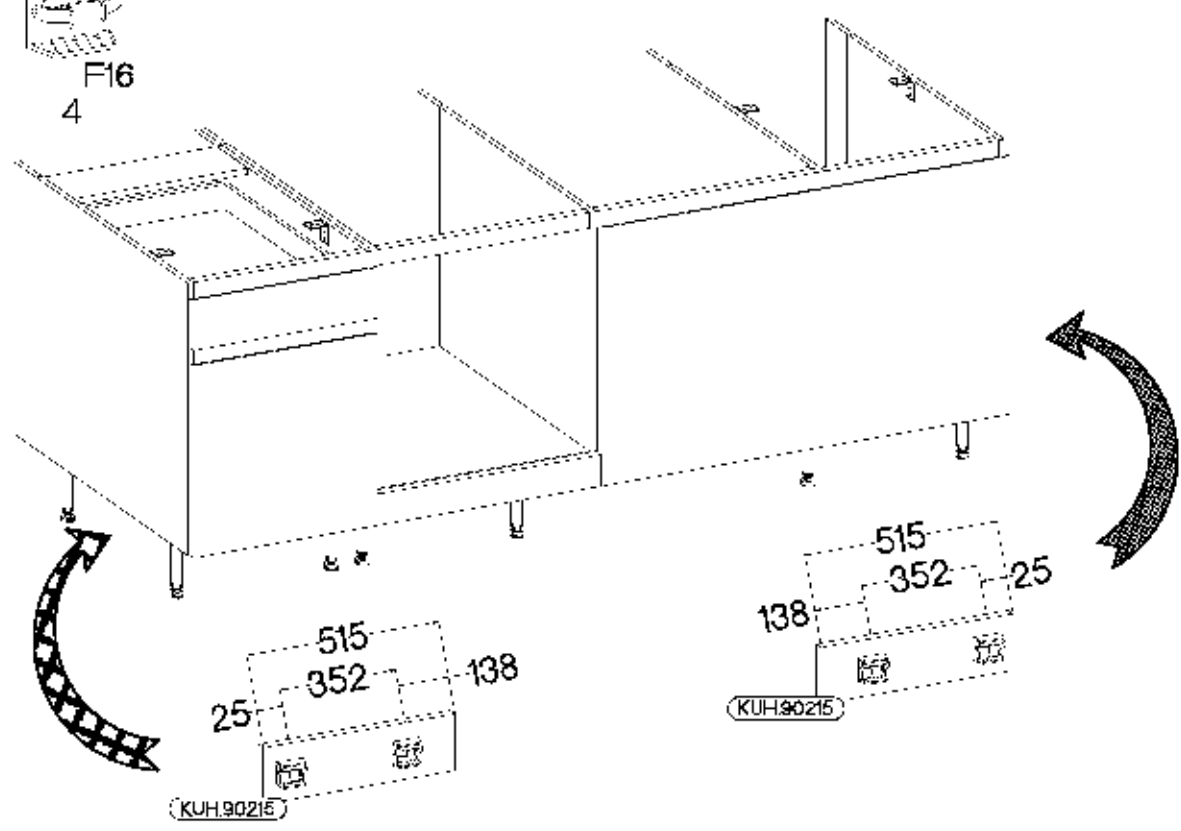

# VARIANT 1

Colli	Spare Part	Dimension
Colli 6/6	KUH.20001	2200x600x38
	KUH.90215 x2	515x150x16
	KUH.90217	2199x150x16

1

43.5x13mm

P5

8

F16

4