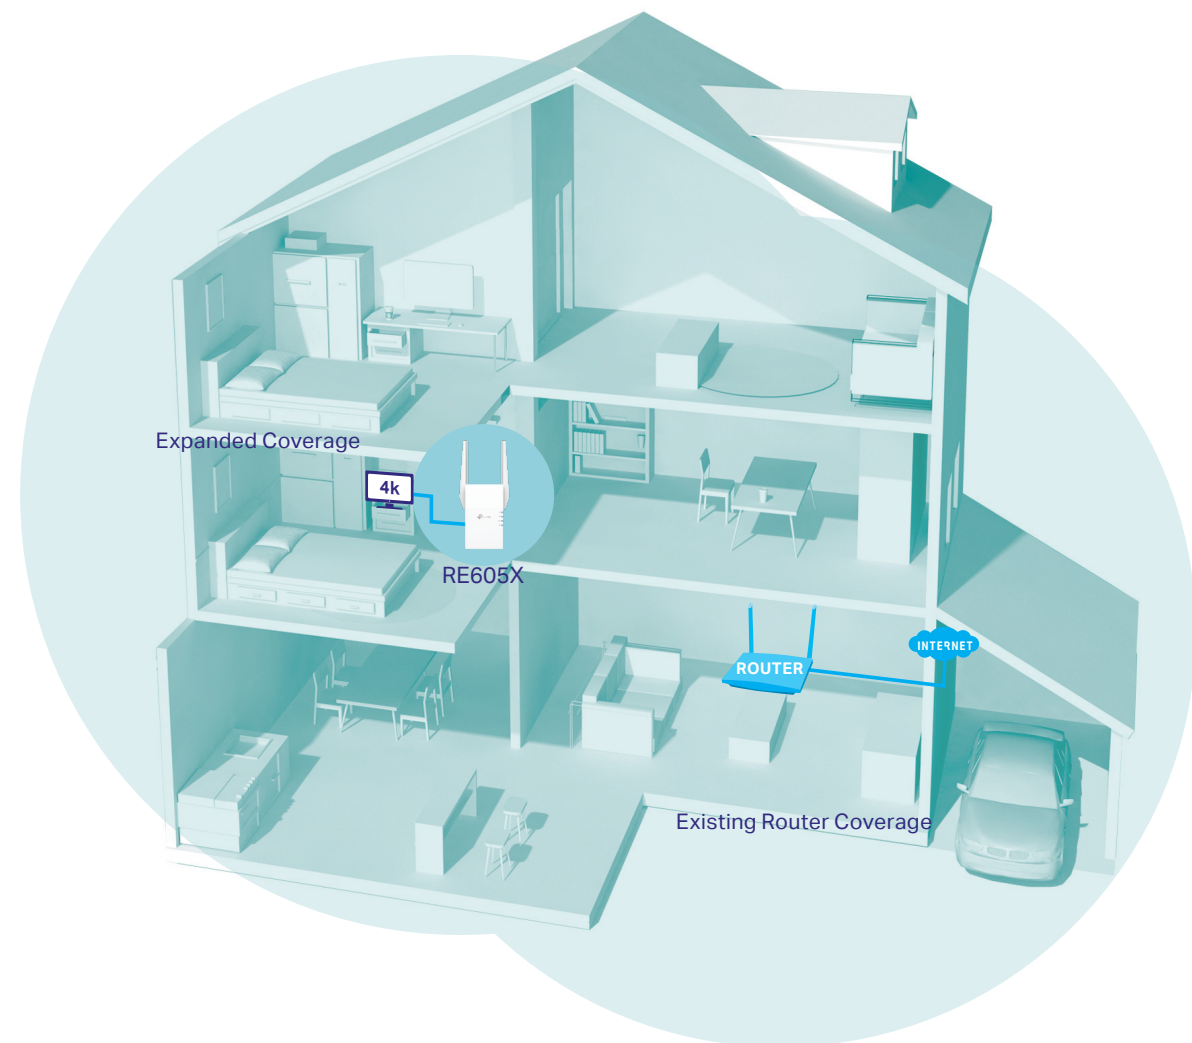

Highlights

Extend AX1800 Wi-Fi to Your Whole Home

Works with any Wi-Fi router to eliminate Wi-Fi dead zones, and blanket your home with stable, super-fast, seamless Wi-Fi via OneMesh™.

● Wi-Fi Coverage
— Ethernet Cable