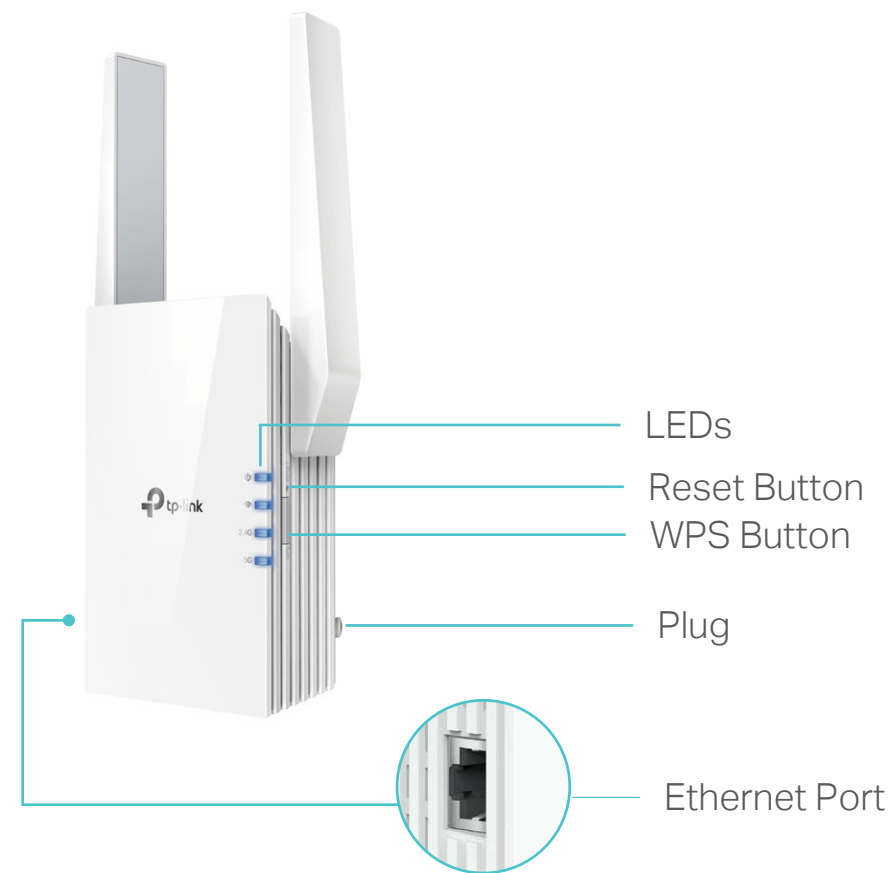

Specifications

Hardware

- Button: WPS Button, Reset Button
- Port: 1 Gigabit Ethernet Port
- Antenna: 2 External Antennas
- Power Consumption: 10W
- Dimensions (W × D × H): 2.9×1.8×4.9 in. (74.0×46×124.8 mm)

For more information, please visit

<https://www.tp-link.com/home-networking/range-extender/re605x/>

or scan the QR code left

Wireless

- Wireless Standards: IEEE 802.11a/n/ac/ax 5 GHz, IEEE 802.11b/g/n/ax 2.4 GHz
- Frequency: 2.4 GHz and 5 GHz
- Signal Rate: 574 Mbps at 2.4 GHz, 1201 Mbps at 5 GHz
- Transmit Power: FCC: 2.4 GHz ≤21dBm, 5 GHz ≤21dBm
- Reception Sensitivity:
  - 5 GHz:
    - 11ax HE80 MCS0: -87dBm, 11ax HE80 MCS11: -56dBm
    - 11a 6Mbps: -93dBm, 11a 54Mbps: -75dBm
    - 11ac HT20 MCS0: -92dBm, 11ac HT20 MCS8: -70dBm
    - 11ac HT40 MCS0: -90dBm, 11ac HT40 MCS9: -66dBm
    - 11ac HT80 MCS0: -87dBm, 11ac HT80 MCS9: -62dBm
  - 2.4 GHz:
    - 11ax HE40 MCS0: -93dBm, 11ax HE40 MCS11: -63dBm
    - 11g 54Mbps: -77dBm, 11n HT20 MCS7: -75dBm
    - 11n HT40 MCS7: -72dBm
- Wireless Function: Enable/Disable Wireless Radio, Wireless Statistics
- Wireless Security: 64/128-bit WEP, WPA/WPA2-PSK encryptions

Others

- Certification
  FCC, RoHS
- System Requirements
  Microsoft Windows 98SE, NT, 2000, XP, Vista™ or Windows 7, 8, 8.1, 10, MAC OS, NetWare, UNIX or Linux
  Internet Explorer 11, Firefox 12.0, Chrome 20.0, Safari 4.0, or other Java-enabled browser
- Package Contents
  Wi-Fi Range Extender RE605X
  Quick Installation Guide

Specifications are subject to change without notice. All the brands and product names are trademarks or registered trademarks of their respective holders.

[†]Maximum wireless signal rates are the physical rates derived from IEEE Standard 802.11 specifications. Actual wireless data throughput and wireless coverage per ft² are not guaranteed and will vary as a result of network conditions, client limitations, and environmental factors, including building materials, obstacles, volume and density of traffic, and client location.

[‡]The product may not be compatible with routers or gateways with firmware that has been altered, is based on open source programs, or is non-standard or outdated.

[§]Smart Roaming is designed for devices that support the 802.11k/v standard.

[¶]Up to 4x Capacity refers to 4x increase in median throughput under dense environment compared to 11ac wave 2 range extender.

[*]Saving clients' battery power requires clients to also support the 802.11ax Wi-Fi standard. Actual power reduction may vary as a result of network conditions, client limitations, and environmental factors

©2020 TP-Link.

www.tp-link.com

TP-Link AX1800 Wi-Fi 6 Range Extender RE605X