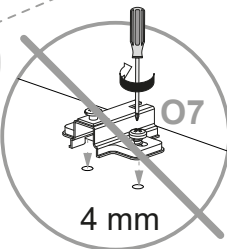

Cod.	Qt.	Dimensions (mm)	Item Code	Box
1	1	968x380x16	XP_COGENFJ3-BIA	2-2
2	1	968x380x16	XP_COGENFJ4-BIA	2-2
3	1	1380x400x16	XP_CTGENBO2-235	1-2
4	1	1380x400x16	XP_COGENKB2-BIA	1-2
5	1	909x978x3	XP_SCGEN04-BIA	2-2
6	1	1347x70x22	XP_CTGENFB2-235	1-2
7	4	894,5x330x16	XP_CTGENRP3-235	1-2
8	3	915x457x16	XP_COGENAA3-BIA	2-2
9	1	1346	XP_CSGENCL02	1-2
10	1	968x364x16	XP_CSGENTR2-235	2-2
11	4	434,5x330x16	XP_CEGENRP1-235	1-2
12	1	451,5x978x3	XP_SCGEN05-BIA	2-2

- D** Mit LED
- GB** Whit LED
- I** Con LED
- F** Avec LED
- NL** Met LED

-
- D** Ohne LED
 - GB** Whitout LED
 - I** Senza LED
 - F** Sans LED
 - NL** Zonder LED

A

1A

1B

2

Ø15x13mm n.4

Ø8x30mm n.8

Ø6x9mm n.16

n.16

n.4

3

4

B

n.6

C