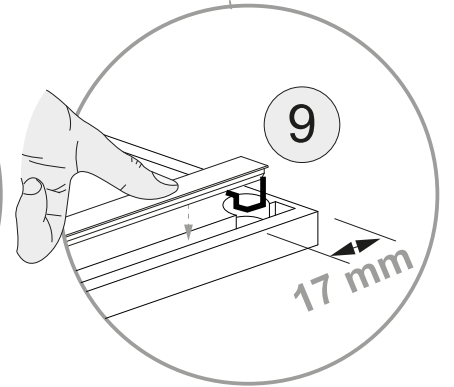

Cod.	Qt.	Dimensions (mm)	Item Code	Box
1	1	968x380x16	XP_COGENFJ3-BIA	2-2
2	1	968x380x16	XP_COGENFJ4-BIA	2-2
3	1	1380x400x16	XP_CTGENBO2-235	1-2
4	1	1380x400x16	XP_COGENKB2-BIA	1-2
5	1	909x978x3	XP_SCGEN04-BIA	2-2
6	1	1347x70x22	XP_CTGENFB2-235	1-2
7	4	894,5x330x16	XP_CTGENRP3-235	1-2
8	3	915x457x16	XP_COGENAA3-BIA	2-2
9	1	1346	XP_CSGENCL02	1-2
10	1	968x364x16	XP_CSGENTR2-235	2-2
11	4	434,5x330x16	XP_CEGENRP1-235	1-2
12	1	451,5x978x3	XP_SCGEN05-BIA	2-2

- D** Mit LED
- GB** Whit LED
- I** Con LED
- F** Avec LED
- NL** Met LED

-
- D** Ohne LED
 - GB** Whitout LED
 - I** Senza LED
 - F** Sans LED
 - NL** Zonder LED

A

1A

1B

2

Ø15x13mm n.4

Ø8x30mm n.8