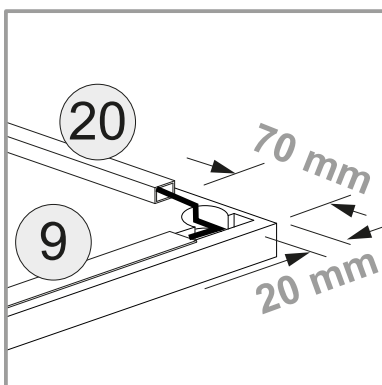

Cod.	Qt.	Dimensions (mm)	Item Code	Box
1	1	968x380x16	XP_COGENFJ3-BIA	2-2
2	1	968x380x16	XP_COGENFJ4-BIA	2-2
3	1	1380x400x16	XP_CTGENBO2-235	1-2
4	1	1380x400x16	XP_COGENKB2-BIA	1-2
5	1	909x978x3	XP_SCGEN04-BIA	2-2
6	1	1347x70x22	XP_CTGENFB2-235	1-2
7	4	894,5x330x16	XP_CTGENRP3-235	1-2
8	3	915x457x16	XP_COGENAA3-BIA	2-2
9	1	1346	XP_CSGENCL02	1-2
10	1	968x364x16	XP_CSGENTR2-235	2-2
11	4	434,5x330x16	XP_CEGENRP1-235	1-2
12	1	451,5x978x3	XP_SCGEN05-BIA	2-2

- D** Mit LED
- GB** Whit LED
- I** Con LED
- F** Avec LED
- NL** Met LED

-
- D** Ohne LED
 - GB** Whitout LED
 - I** Senza LED
 - F** Sans LED
 - NL** Zonder LED

A

1A

1B

2

Ø15x13mm n.4

Ø8x30mm n.8

Ø6x9mm n.16

n.16

n.4

3

4

B

n.6

C