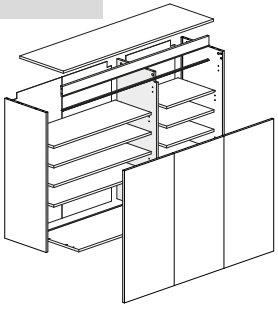

Cod.	Qt.	Dimensions (mm)	Item Code	Box
1	1	968x380x16	XP_COGENFJ3-BIA	2-2
2	1	968x380x16	XP_COGENFJ4-BIA	2-2
3	1	1380x400x16	XP_CTGENBO2-235	1-2
4	1	1380x400x16	XP_COGENKB2-BIA	1-2
5	1	909x978x3	XP_SCGEN04-BIA	2-2
6	1	1347x70x22	XP_CTGENFB2-235	1-2
7	4	894,5x330x16	XP_CTGENRP3-235	1-2
8	3	915x457x16	XP_COGENAA3-BIA	2-2
9	1	1346	XP_CSGENCL02	1-2
10	1	968x364x16	XP_CSGENTR2-235	2-2
11	4	434,5x330x16	XP_CEGENRP1-235	1-2
12	1	451,5x978x3	XP_SCGEN05-BIA	2-2

- D** Mit LED
- GB** Whit LED
- I** Con LED
- F** Avec LED
- NL** Met LED

-
- D** Ohne LED
 - GB** Whitout LED
 - I** Senza LED
 - F** Sans LED
 - NL** Zonder LED

A

1A

1B

2

Ø15x13mm n.4

Ø8x30mm n.8

Ø6x9mm n.16

n.16

n.4

3

4

B

n.6

C