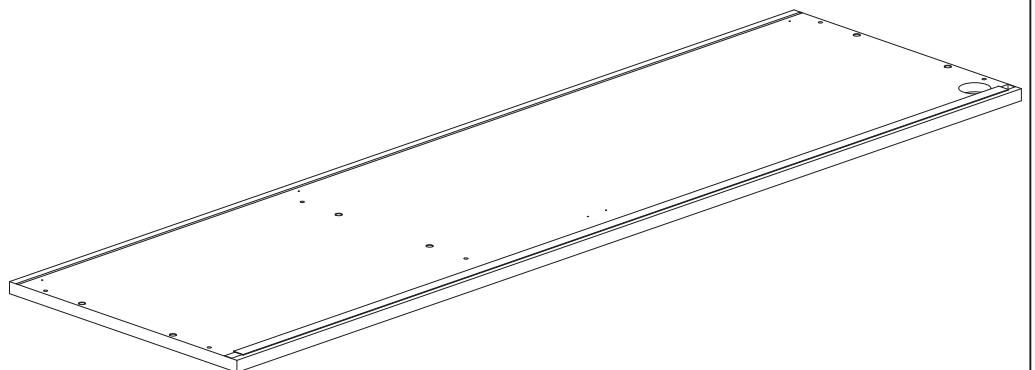

Cod.	Qt.	Dimensions (mm)	Item Code	Box
1	1	968x380x16	XP_COGENFJ3-BIA	2-2
2	1	968x380x16	XP_COGENFJ4-BIA	2-2
3	1	1380x400x16	XP_CTGENBO2-235	1-2
4	1	1380x400x16	XP_COGENKB2-BIA	1-2
5	1	909x978x3	XP_SCGEN04-BIA	2-2
6	1	1347x70x22	XP_CTGENFB2-235	1-2
7	4	894,5x330x16	XP_CTGENRP3-235	1-2
8	3	915x457x16	XP_COGENAA3-BIA	2-2
9	1	1346	XP_CSGENCL02	1-2
10	1	968x364x16	XP_CSGENTR2-235	2-2
11	4	434,5x330x16	XP_CEGENRP1-235	1-2
12	1	451,5x978x3	XP_SCGEN05-BIA	2-2

- D** Mit LED
- GB** Whit LED
- I** Con LED
- F** Avec LED
- NL** Met LED

-
- D** Ohne LED
 - GB** Whitout LED
 - I** Senza LED
 - F** Sans LED
 - NL** Zonder LED

A

1A

1B

2

Ø15x13mm n.4

Ø8x30mm n.8