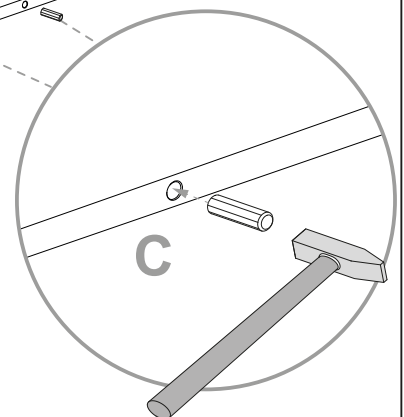

Ø15x13mm n.4

Ø8x30mm n.8

Ø6x9mm n.16

n.16

n.4