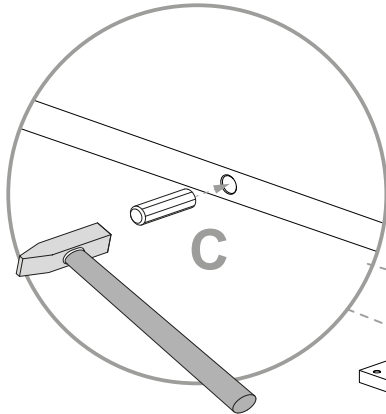

Ø15x13mm n.4

Ø8x30mm n.8

Ø6x9mm n.16

n.16

n.4