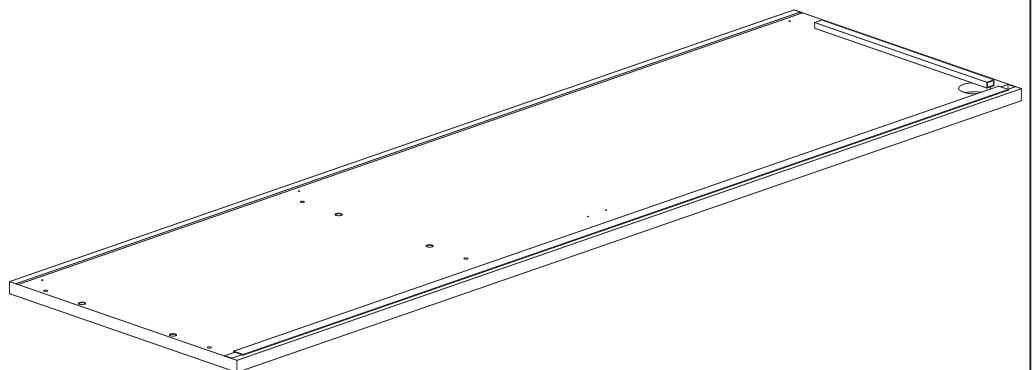

Cod.	Qt.	Dimensions (mm)	Item Code	Box
1	1	968x380x16	XP_COGENFJ3-BIA	2-2
2	1	968x380x16	XP_COGENFJ4-BIA	2-2
3	1	1380x400x16	XP_CTGENBO2-235	1-2
4	1	1380x400x16	XP_COGENKB2-BIA	1-2
5	1	909x978x3	XP_SCGEN04-BIA	2-2
6	1	1347x70x22	XP_CTGENFB2-235	1-2
7	4	894,5x330x16	XP_CTGENRP3-235	1-2
8	3	915x457x16	XP_COGENAA3-BIA	2-2
9	1	1346	XP_CSGENCL02	1-2
10	1	968x364x16	XP_CSGENTR2-235	2-2
11	4	434,5x330x16	XP_CEGENRP1-235	1-2
12	1	451,5x978x3	XP_SCGEN05-BIA	2-2

- D** Mit LED
- GB** Whit LED
- I** Con LED
- F** Avec LED
- NL** Met LED

-
- D** Ohne LED
 - GB** Whitout LED
 - I** Senza LED
 - F** Sans LED
 - NL** Zonder LED

A

1A

1B

2

Ø15x13mm n.4

Ø8x30mm n.8