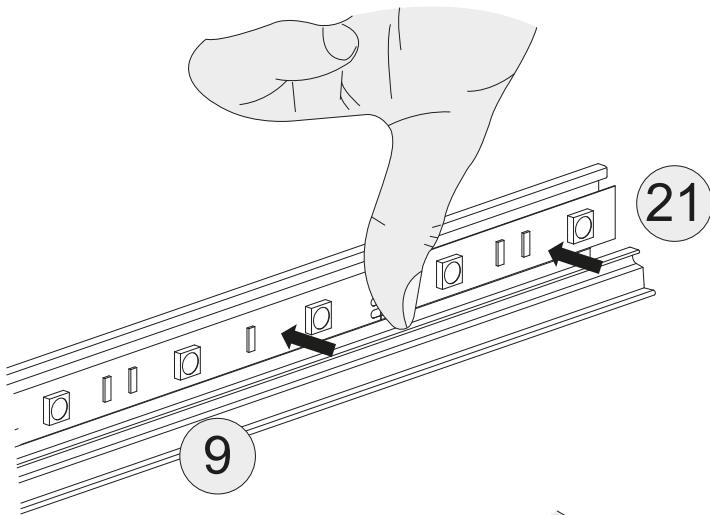

Cod.	Qt.	Dimensions (mm)	Item Code	Box
1	1	968x380x16	XP_COGENFJ3-BIA	2-2
2	1	968x380x16	XP_COGENFJ4-BIA	2-2
3	1	1380x400x16	XP_CTGENBO2-235	1-2
4	1	1380x400x16	XP_COGENKB2-BIA	1-2
5	1	909x978x3	XP_SCGEN04-BIA	2-2
6	1	1347x70x22	XP_CTGENFB2-235	1-2
7	4	894,5x330x16	XP_CTGENRP3-235	1-2
8	3	915x457x16	XP_COGENAA3-BIA	2-2
9	1	1346	XP_CSGENCL02	1-2
10	1	968x364x16	XP_CSGENTR2-235	2-2
11	4	434,5x330x16	XP_CEGENRP1-235	1-2
12	1	451,5x978x3	XP_SCGEN05-BIA	2-2

- D** Mit LED
- GB** Whit LED
- I** Con LED
- F** Avec LED
- NL** Met LED

-
- D** Ohne LED
 - GB** Whitout LED
 - I** Senza LED
 - F** Sans LED
 - NL** Zonder LED

A

1A

1B

2

Ø15x13mm n.4

Ø8x30mm n.8