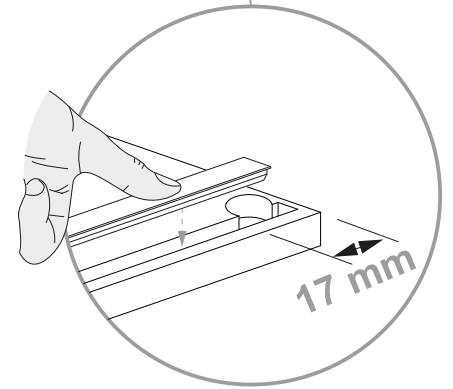

Cod.	Qt.	Dimensions (mm)	Item Code	Box
1	1	968x380x16	XP_COGENFJ3-BIA	2-2
2	1	968x380x16	XP_COGENFJ4-BIA	2-2
3	1	1380x400x16	XP_CTGENBO2-235	1-2
4	1	1380x400x16	XP_COGENKB2-BIA	1-2
5	1	909x978x3	XP_SCGEN04-BIA	2-2
6	1	1347x70x22	XP_CTGENFB2-235	1-2
7	4	894,5x330x16	XP_CTGENRP3-235	1-2
8	3	915x457x16	XP_COGENAA3-BIA	2-2
9	1	1346	XP_CSGENCL02	1-2
10	1	968x364x16	XP_CSGENTR2-235	2-2
11	4	434,5x330x16	XP_CEGENRP1-235	1-2
12	1	451,5x978x3	XP_SCGEN05-BIA	2-2

- D** Mit LED
- GB** Whit LED
- I** Con LED
- F** Avec LED
- NL** Met LED

-
- D** Ohne LED
 - GB** Whitout LED
 - I** Senza LED
 - F** Sans LED
 - NL** Zonder LED

A

1A

1B

2

Ø15x13mm n.4

Ø8x30mm n.8