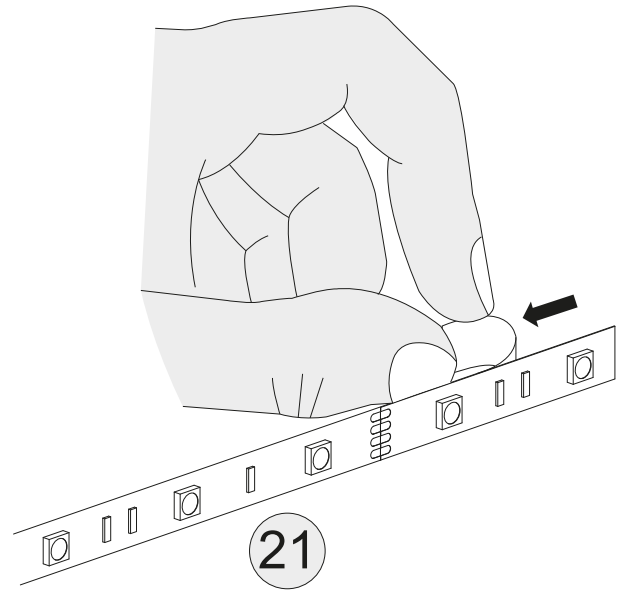

Cod.	Qt.	Dimensions (mm)	Item Code	Box
1	1	968x380x16	XP_COGENFJ3-BIA	2-2
2	1	968x380x16	XP_COGENFJ4-BIA	2-2
3	1	1380x400x16	XP_CTGENBO2-235	1-2
4	1	1380x400x16	XP_COGENKB2-BIA	1-2
5	1	909x978x3	XP_SCGEN04-BIA	2-2
6	1	1347x70x22	XP_CTGENFB2-235	1-2
7	4	894,5x330x16	XP_CTGENRP3-235	1-2
8	3	915x457x16	XP_COGENAA3-BIA	2-2
9	1	1346	XP_CSGENCL02	1-2
10	1	968x364x16	XP_CSGENTR2-235	2-2
11	4	434,5x330x16	XP_CEGENRP1-235	1-2
12	1	451,5x978x3	XP_SCGEN05-BIA	2-2

- D** Mit LED
- GB** Whit LED
- I** Con LED
- F** Avec LED
- NL** Met LED

-
- D** Ohne LED
 - GB** Whitout LED
 - I** Senza LED
 - F** Sans LED
 - NL** Zonder LED

A

1A

1B

2

Ø15x13mm n.4

Ø8x30mm n.8