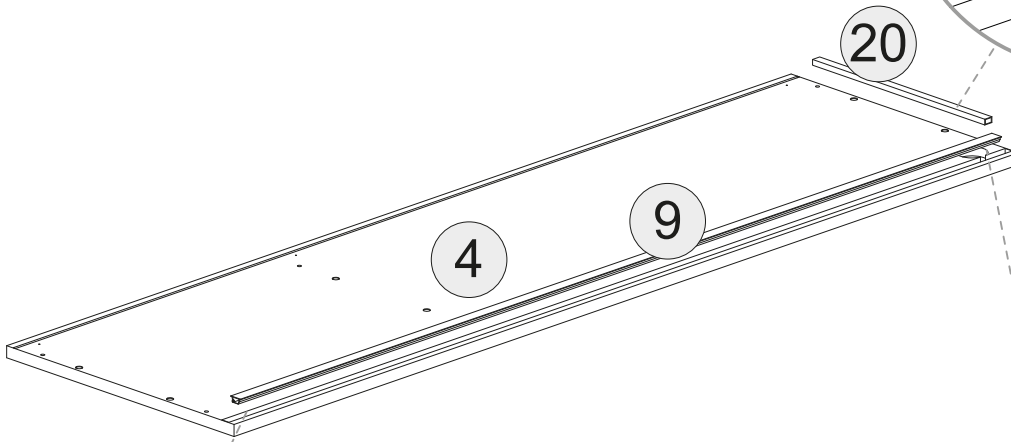

Cod.	Qt.	Dimensions (mm)	Item Code	Box
1	1	968x380x16	XP_COGENFJ3-BIA	2-2
2	1	968x380x16	XP_COGENFJ4-BIA	2-2
3	1	1380x400x16	XP_CTGENBO2-235	1-2
4	1	1380x400x16	XP_COGENKB2-BIA	1-2
5	1	909x978x3	XP_SCGEN04-BIA	2-2
6	1	1347x70x22	XP_CTGENFB2-235	1-2
7	4	894,5x330x16	XP_CTGENRP3-235	1-2
8	3	915x457x16	XP_COGENAA3-BIA	2-2
9	1	1346	XP_CSGENCL02	1-2
10	1	968x364x16	XP_CSGENTR2-235	2-2
11	4	434,5x330x16	XP_CEGENRP1-235	1-2
12	1	451,5x978x3	XP_SCGEN05-BIA	2-2

- D** Mit LED
- GB** Whit LED
- I** Con LED
- F** Avec LED
- NL** Met LED

-
- D** Ohne LED
 - GB** Whitout LED
 - I** Senza LED
 - F** Sans LED
 - NL** Zonder LED

A

1A

1B

2

Ø15x13mm n.4

Ø8x30mm n.8