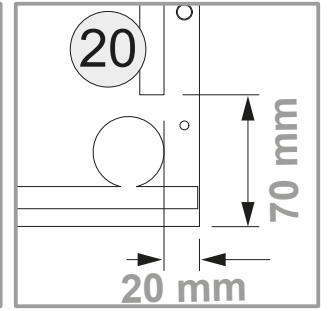

Cod.	Qt.	Dimensions (mm)	Item Code	Box
1	1	968x380x16	XP_COGENFJ3-BIA	2-2
2	1	968x380x16	XP_COGENFJ4-BIA	2-2
3	1	1380x400x16	XP_CTGENBO2-235	1-2
4	1	1380x400x16	XP_COGENKB2-BIA	1-2
5	1	909x978x3	XP_SCGEN04-BIA	2-2
6	1	1347x70x22	XP_CTGENFB2-235	1-2
7	4	894,5x330x16	XP_CTGENRP3-235	1-2
8	3	915x457x16	XP_COGENAA3-BIA	2-2
9	1	1346	XP_CSGENCL02	1-2
10	1	968x364x16	XP_CSGENTR2-235	2-2
11	4	434,5x330x16	XP_CEGENRP1-235	1-2
12	1	451,5x978x3	XP_SCGEN05-BIA	2-2

- D** Mit LED
- GB** Whit LED
- I** Con LED
- F** Avec LED
- NL** Met LED

-
- D** Ohne LED
 - GB** Whitout LED
 - I** Senza LED
 - F** Sans LED
 - NL** Zonder LED

A

1A

1B

2

Ø15x13mm n.4

Ø8x30mm n.8

Ø6x9mm n.16

n.16

n.4

3

4

B

n.6

C