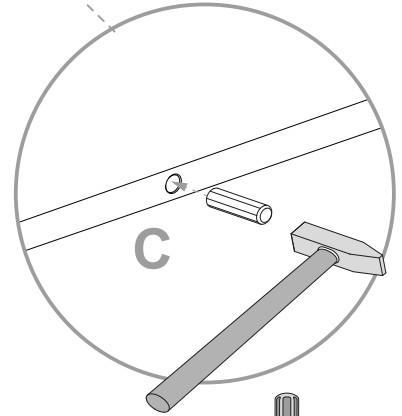

Ø15x13mm n.4

Ø8x30mm n.8

Ø6x9mm n.16

n.16

n.4