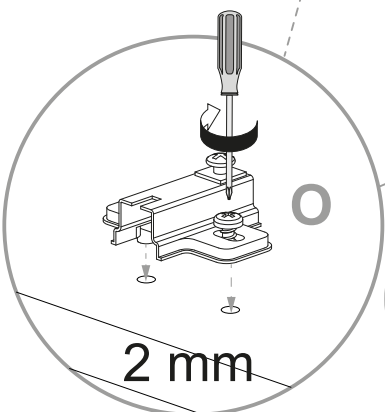

Cod.	Qt.	Dimensions (mm)	Item Code	Box
1	1	968x380x16	XP_COGENFJ3-BIA	2-2
2	1	968x380x16	XP_COGENFJ4-BIA	2-2
3	1	1380x400x16	XP_CTGENBO2-235	1-2
4	1	1380x400x16	XP_COGENKB2-BIA	1-2
5	1	909x978x3	XP_SCGEN04-BIA	2-2
6	1	1347x70x22	XP_CTGENFB2-235	1-2
7	4	894,5x330x16	XP_CTGENRP3-235	1-2
8	3	915x457x16	XP_COGENAA3-BIA	2-2
9	1	1346	XP_CSGENCL02	1-2
10	1	968x364x16	XP_CSGENTR2-235	2-2
11	4	434,5x330x16	XP_CEGENRP1-235	1-2
12	1	451,5x978x3	XP_SCGEN05-BIA	2-2

- D** Mit LED
- GB** Whit LED
- I** Con LED
- F** Avec LED
- NL** Met LED

-
- D** Ohne LED
 - GB** Whitout LED
 - I** Senza LED
 - F** Sans LED
 - NL** Zonder LED

A

1A

1B

2

Ø15x13mm n.4

Ø8x30mm n.8

Ø6x9mm n.16

n.16

n.4

3

4

B

n.6

C