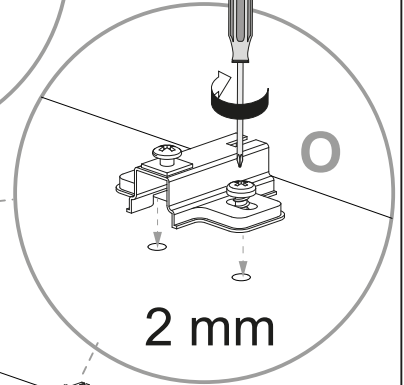

Cod.	Qt.	Dimensions (mm)	Item Code	Box
1	1	968x380x16	XP_COGENFJ3-BIA	2-2
2	1	968x380x16	XP_COGENFJ4-BIA	2-2
3	1	1380x400x16	XP_CTGENBO2-235	1-2
4	1	1380x400x16	XP_COGENKB2-BIA	1-2
5	1	909x978x3	XP_SCGEN04-BIA	2-2
6	1	1347x70x22	XP_CTGENFB2-235	1-2
7	4	894,5x330x16	XP_CTGENRP3-235	1-2
8	3	915x457x16	XP_COGENAA3-BIA	2-2
9	1	1346	XP_CSGENCL02	1-2
10	1	968x364x16	XP_CSGENTR2-235	2-2
11	4	434,5x330x16	XP_CEGENRP1-235	1-2
12	1	451,5x978x3	XP_SCGEN05-BIA	2-2

- D** Mit LED
- GB** Whit LED
- I** Con LED
- F** Avec LED
- NL** Met LED

-
- D** Ohne LED
 - GB** Whitout LED
 - I** Senza LED
 - F** Sans LED
 - NL** Zonder LED

A

1A

1B

2

Ø15x13mm n.4

Ø8x30mm n.8

Ø6x9mm n.16

n.16

n.4

3

4

B

n.6

C