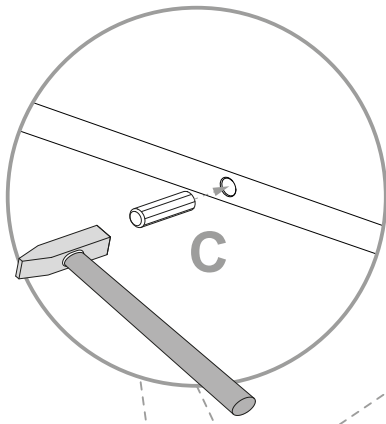

Cod.	Qt.	Dimensions (mm)	Item Code	Box
1	1	968x380x16	XP_COGENFJ3-BIA	2-2
2	1	968x380x16	XP_COGENFJ4-BIA	2-2
3	1	1380x400x16	XP_CTGENBO2-235	1-2
4	1	1380x400x16	XP_COGENKB2-BIA	1-2
5	1	909x978x3	XP_SCGEN04-BIA	2-2
6	1	1347x70x22	XP_CTGENFB2-235	1-2
7	4	894,5x330x16	XP_CTGENRP3-235	1-2
8	3	915x457x16	XP_COGENAA3-BIA	2-2
9	1	1346	XP_CSGENCL02	1-2
10	1	968x364x16	XP_CSGENTR2-235	2-2
11	4	434,5x330x16	XP_CEGENRP1-235	1-2
12	1	451,5x978x3	XP_SCGEN05-BIA	2-2

- D** Mit LED
- GB** Whit LED
- I** Con LED
- F** Avec LED
- NL** Met LED

-
- D** Ohne LED
 - GB** Whitout LED
 - I** Senza LED
 - F** Sans LED
 - NL** Zonder LED

A

1A

1B

2

Ø15x13mm n.4

Ø8x30mm n.8