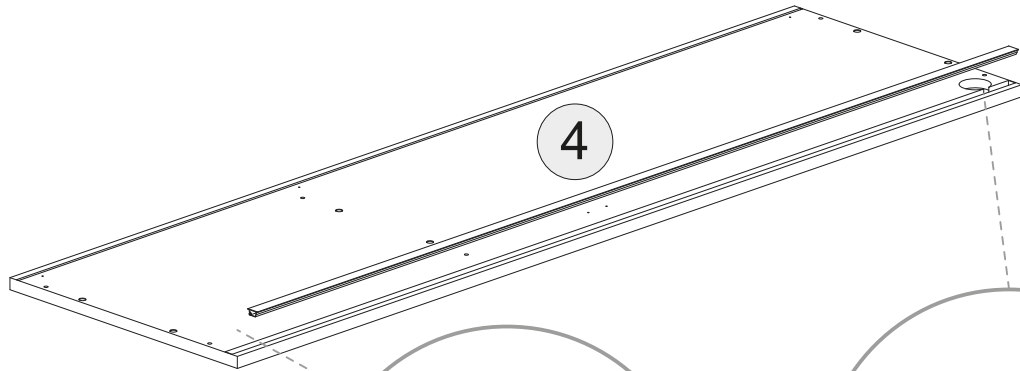

Cod.	Qt.	Dimensions (mm)	Item Code	Box
1	1	968x380x16	XP_COGENFJ3-BIA	2-2
2	1	968x380x16	XP_COGENFJ4-BIA	2-2
3	1	1380x400x16	XP_CTGENBO2-235	1-2
4	1	1380x400x16	XP_COGENKB2-BIA	1-2
5	1	909x978x3	XP_SCGEN04-BIA	2-2
6	1	1347x70x22	XP_CTGENFB2-235	1-2
7	4	894,5x330x16	XP_CTGENRP3-235	1-2
8	3	915x457x16	XP_COGENAA3-BIA	2-2
9	1	1346	XP_CSGENCL02	1-2
10	1	968x364x16	XP_CSGENTR2-235	2-2
11	4	434,5x330x16	XP_CEGENRP1-235	1-2
12	1	451,5x978x3	XP_SCGEN05-BIA	2-2

- D** Mit LED
- GB** Whit LED
- I** Con LED
- F** Avec LED
- NL** Met LED

-
- D** Ohne LED
 - GB** Whitout LED
 - I** Senza LED
 - F** Sans LED
 - NL** Zonder LED

A

1A

1B

2

Ø15x13mm n.4

Ø8x30mm n.8