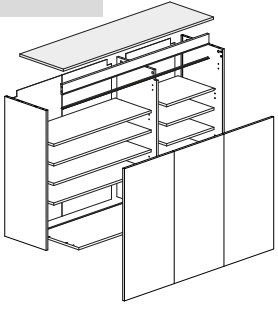

Cod.	Qt.	Dimensions (mm)	Item Code	Box
1	1	968x380x16	XP_COGENFJ3-BIA	2-2
2	1	968x380x16	XP_COGENFJ4-BIA	2-2
3	1	1380x400x16	XP_CTGENBO2-235	1-2
4	1	1380x400x16	XP_COGENKB2-BIA	1-2
5	1	909x978x3	XP_SCGEN04-BIA	2-2
6	1	1347x70x22	XP_CTGENFB2-235	1-2
7	4	894,5x330x16	XP_CTGENRP3-235	1-2
8	3	915x457x16	XP_COGENAA3-BIA	2-2
9	1	1346	XP_CSGENCL02	1-2
10	1	968x364x16	XP_CSGENTR2-235	2-2
11	4	434,5x330x16	XP_CEGENRP1-235	1-2
12	1	451,5x978x3	XP_SCGEN05-BIA	2-2

- D** Mit LED
- GB** Whit LED
- I** Con LED
- F** Avec LED
- NL** Met LED

-
- D** Ohne LED
 - GB** Whitout LED
 - I** Senza LED
 - F** Sans LED
 - NL** Zonder LED

A

1A

1B

2

Ø15x13mm n.4

Ø8x30mm n.8