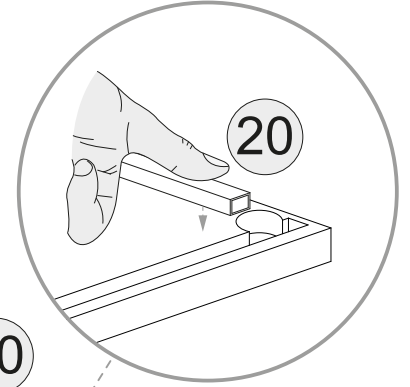

Cod.	Qt.	Dimensions (mm)	Item Code	Box
1	1	968x380x16	XP_COGENFJ3-BIA	2-2
2	1	968x380x16	XP_COGENFJ4-BIA	2-2
3	1	1380x400x16	XP_CTGENBO2-235	1-2
4	1	1380x400x16	XP_COGENKB2-BIA	1-2
5	1	909x978x3	XP_SCGEN04-BIA	2-2
6	1	1347x70x22	XP_CTGENFB2-235	1-2
7	4	894,5x330x16	XP_CTGENRP3-235	1-2
8	3	915x457x16	XP_COGENAA3-BIA	2-2
9	1	1346	XP_CSGENCL02	1-2
10	1	968x364x16	XP_CSGENTR2-235	2-2
11	4	434,5x330x16	XP_CEGENRP1-235	1-2
12	1	451,5x978x3	XP_SCGEN05-BIA	2-2

- D** Mit LED
- GB** Whit LED
- I** Con LED
- F** Avec LED
- NL** Met LED

-
- D** Ohne LED
 - GB** Whitout LED
 - I** Senza LED
 - F** Sans LED
 - NL** Zonder LED

A

1A

1B

2

Ø15x13mm n.4

Ø8x30mm n.8

Ø6x9mm n.16

n.16

n.4

3

4

B

n.6

C