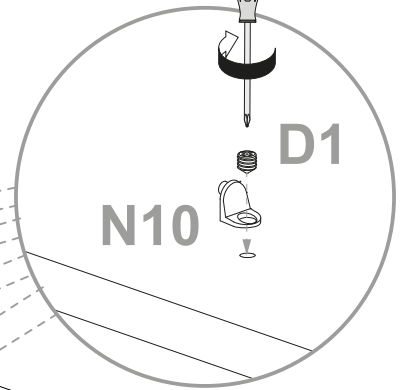

Cod.	Qt.	Dimensions (mm)	Item Code	Box
1	1	968x380x16	XP_COGENFJ3-BIA	2-2
2	1	968x380x16	XP_COGENFJ4-BIA	2-2
3	1	1380x400x16	XP_CTGENBO2-235	1-2
4	1	1380x400x16	XP_COGENKB2-BIA	1-2
5	1	909x978x3	XP_SCGEN04-BIA	2-2
6	1	1347x70x22	XP_CTGENFB2-235	1-2
7	4	894,5x330x16	XP_CTGENRP3-235	1-2
8	3	915x457x16	XP_COGENAA3-BIA	2-2
9	1	1346	XP_CSGENCL02	1-2
10	1	968x364x16	XP_CSGENTR2-235	2-2
11	4	434,5x330x16	XP_CEGENRP1-235	1-2
12	1	451,5x978x3	XP_SCGEN05-BIA	2-2

- D** Mit LED
- GB** Whit LED
- I** Con LED
- F** Avec LED
- NL** Met LED

-
- D** Ohne LED
 - GB** Whitout LED
 - I** Senza LED
 - F** Sans LED
 - NL** Zonder LED

A

1A

1B

2

Ø15x13mm n.4

Ø8x30mm n.8

Ø6x9mm n.16

n.16

n.4

3

4

B

n.6

C