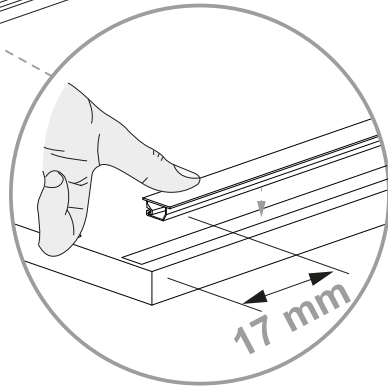

Cod.	Qt.	Dimensions (mm)	Item Code	Box
1	1	968x380x16	XP_COGENFJ3-BIA	2-2
2	1	968x380x16	XP_COGENFJ4-BIA	2-2
3	1	1380x400x16	XP_CTGENBO2-235	1-2
4	1	1380x400x16	XP_COGENKB2-BIA	1-2
5	1	909x978x3	XP_SCGEN04-BIA	2-2
6	1	1347x70x22	XP_CTGENFB2-235	1-2
7	4	894,5x330x16	XP_CTGENRP3-235	1-2
8	3	915x457x16	XP_COGENAA3-BIA	2-2
9	1	1346	XP_CSGENCL02	1-2
10	1	968x364x16	XP_CSGENTR2-235	2-2
11	4	434,5x330x16	XP_CEGENRP1-235	1-2
12	1	451,5x978x3	XP_SCGEN05-BIA	2-2

- D** Mit LED
- GB** Whit LED
- I** Con LED
- F** Avec LED
- NL** Met LED

-
- D** Ohne LED
 - GB** Whitout LED
 - I** Senza LED
 - F** Sans LED
 - NL** Zonder LED

A

1A

1B

2

Ø15x13mm n.4

Ø8x30mm n.8