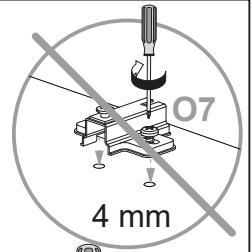

Cod.	Qt.	Dimensions (mm)	Item Code	Box
1	1	968x380x16	XP_COGENFJ3-BIA	2-2
2	1	968x380x16	XP_COGENFJ4-BIA	2-2
3	1	1380x400x16	XP_CTGENBO2-235	1-2
4	1	1380x400x16	XP_COGENKB2-BIA	1-2
5	1	909x978x3	XP_SCGEN04-BIA	2-2
6	1	1347x70x22	XP_CTGENFB2-235	1-2
7	4	894,5x330x16	XP_CTGENRP3-235	1-2
8	3	915x457x16	XP_COGENAA3-BIA	2-2
9	1	1346	XP_CSGENCL02	1-2
10	1	968x364x16	XP_CSGENTR2-235	2-2
11	4	434,5x330x16	XP_CEGENRP1-235	1-2
12	1	451,5x978x3	XP_SCGEN05-BIA	2-2

- D** Mit LED
- GB** Whit LED
- I** Con LED
- F** Avec LED
- NL** Met LED

-
- D** Ohne LED
 - GB** Whitout LED
 - I** Senza LED
 - F** Sans LED
 - NL** Zonder LED

A

1A

1B

2

Ø15x13mm n.4

Ø8x30mm n.8

Ø6x9mm n.16

n.16

n.4

3

4

B

n.6

C