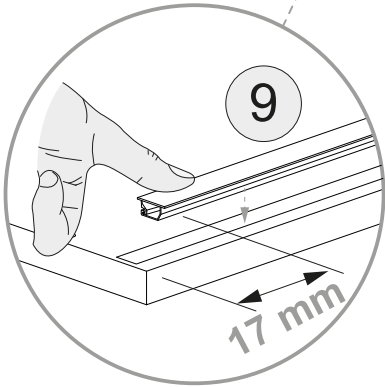

Cod.	Qt.	Dimensions (mm)	Item Code	Box
1	1	968x380x16	XP_COGENFJ3-BIA	2-2
2	1	968x380x16	XP_COGENFJ4-BIA	2-2
3	1	1380x400x16	XP_CTGENBO2-235	1-2
4	1	1380x400x16	XP_COGENKB2-BIA	1-2
5	1	909x978x3	XP_SCGEN04-BIA	2-2
6	1	1347x70x22	XP_CTGENFB2-235	1-2
7	4	894,5x330x16	XP_CTGENRP3-235	1-2
8	3	915x457x16	XP_COGENAA3-BIA	2-2
9	1	1346	XP_CSGENCL02	1-2
10	1	968x364x16	XP_CSGENTR2-235	2-2
11	4	434,5x330x16	XP_CEGENRP1-235	1-2
12	1	451,5x978x3	XP_SCGEN05-BIA	2-2

- D** Mit LED
- GB** Whit LED
- I** Con LED
- F** Avec LED
- NL** Met LED

-
- D** Ohne LED
 - GB** Whitout LED
 - I** Senza LED
 - F** Sans LED
 - NL** Zonder LED

A

1A

1B

2

Ø15x13mm n.4

Ø8x30mm n.8