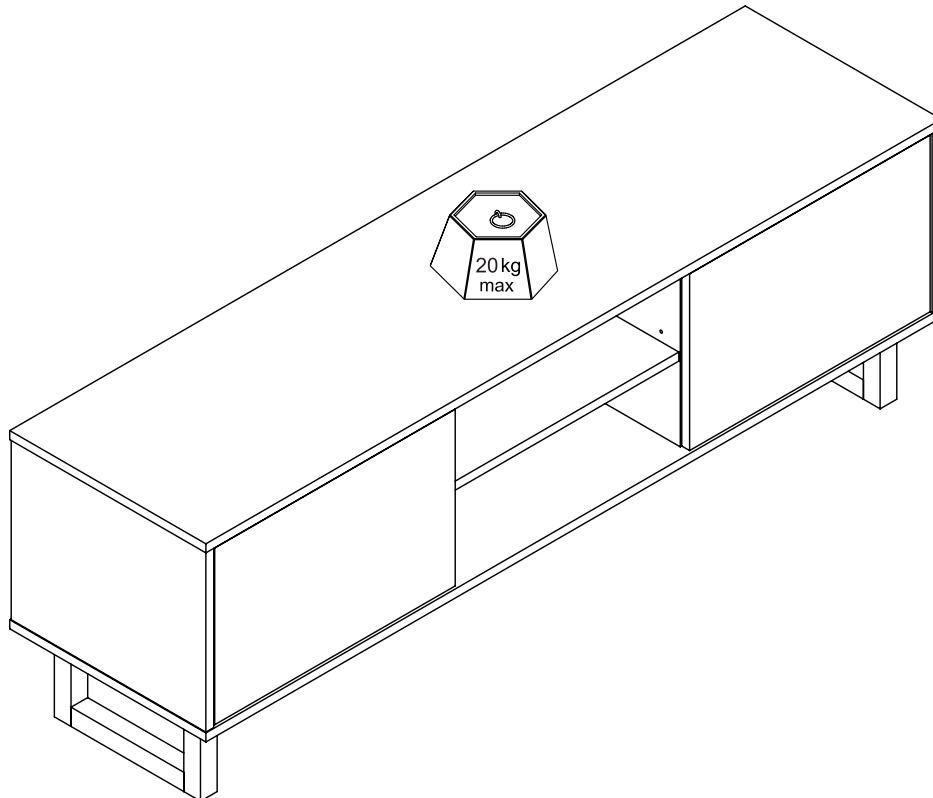

Maximum weight limit

ENG - In case of any quality issues contact your local dealer and always mention item reference No.

FR - En cas de problemes de qualite contactez votre revendeur local et mentionnez toujours la reference de l'article.

IT - In caso di eventuali problemi di qualitata contattare il rivenditore locale e citare sempre punto di riferimento No.

ES - En caso de problemas de calidad pongase en contacto con se distribuidor local y mencione siempre la referencia del articulo.

DE - Wenn Sie Qualitätsprobleme haben wenden Sie sich bitte an ihren örtlichen Händler und erwähnen Sie immer die Artikelnummer.