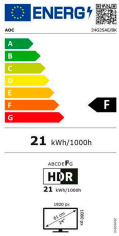

24G2SAE/BK

23.8 inch (60.5 cm) LCD MONITOR

23,8" gaming monitor with 165Hz refresh rate, 1ms MPRT response time and FreeSync Premium

General

Model name	24G2SAE/BK
EAN	4038986199919
Product Line	AOC Gaming
Series	G2 Series
Channel	B2C
Classification	Mainstream
Section	Consumer, Gaming
Gaming style	Shooters, MMORPG, Action, eSports, RTS
Launch date	2021-09-14T22:00:00+00:00
Continent	Europe

Screen

Resolution	1920x1080
Refresh rate	165Hz
Screen size (inch)	23.8 inch
Screen size (cm)	60.5 cm
Flat / Curved	Flat
Backlight	WLED
Panel Type	VA
Aspect ratio	16:9
Display Colours	16.7 Million
sRGB Coverage (%) (CIE 1931)	12595
Scanning Frequency	VGA/HDMI1.4 : 30 -160KHz (H) DP1.2 : 30 -200KHz (H) VGA/HDMI1.4 :48-144Hz (V) DP1.2:48-165Hz (V)
Response time (GtG)	4 ms
Response Time (MPRT)	1 ms
Contrast (static)	3000:1
Brightness (typical)	350 cd/m ²
Viewing angle (CR10)	178/178 °
Hard Glass	Antiglare
OSD languages	EN, FR , ES, PT, DE, IT, NL, SE, FI, PL ,CZ, RU, KR, CN (T), CN (S), JP

Exterior

Monitor colour	Black Red
Bezel Type	Frameless
Removable Stand	✓

Ergonomics

Vesa Wallmount	100x100
----------------	---------

Connectivity and Multimedia

Signal Input	HDMI 1.4 x 2, DisplayPort 1.2 x 1
--------------	-----------------------------------

Sustainability

HF	✓
----	---

Power / Environmental

Power Consumption On	22W
Power Consumption Standby	0.3W watt
Power Consumption Off	0.3W watt

Approbations / Regulations

CE	✓
FCC	✓
EAC	✓
ISO 9241-307 class I	✓