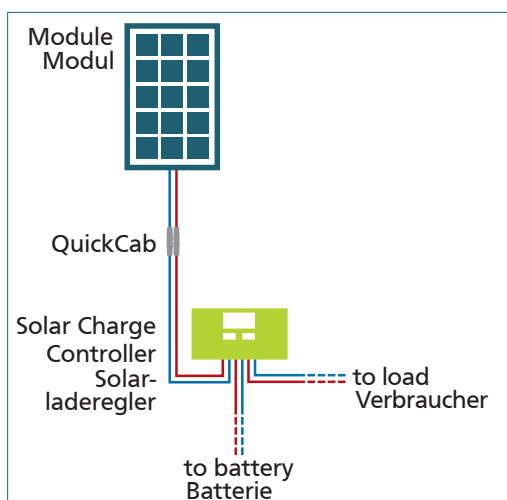

Caravan Kit

Base Camp Aero SOL10 120

600446 • DE/EN • 08/2020

These kits include all components for the reliable power supply on the way! High-quality standard modules can be safely fixed on different surfaces with the aluminium spoiler profiles and Tec7 glue.

Diese Kits beinhalten alle Komponenten für die zuverlässige Stromversorgung unterwegs. Die hochwertigen Standardmodule werden sicher mit Aluminium Spoiler, Dachdurchführung und dem Tec7-Kleber befestigt.

Stk. | pcs.	Artikel	Article
1	Solarmodul 120 W | 12 VDC	Solar module 100 W | 12 VDC
1	Solarladeregler Steca Solsum 1010	Solar charge controller Steca Solsum 1010
1	Integrierter Spoiler	Integrated spoiler
1	Klebeset	Glue-Set
1	Modul Cable Phaesun QuickCab4-2,5/5	Modulkabel Phaesun QuickCab4-2,5/5
1	Dachdurchführung	Roof duct
1	EBL-Kabel	Cable EBL
1	Installationsmaterial	Installation material

Artikel-Nr. | Article No. 600446