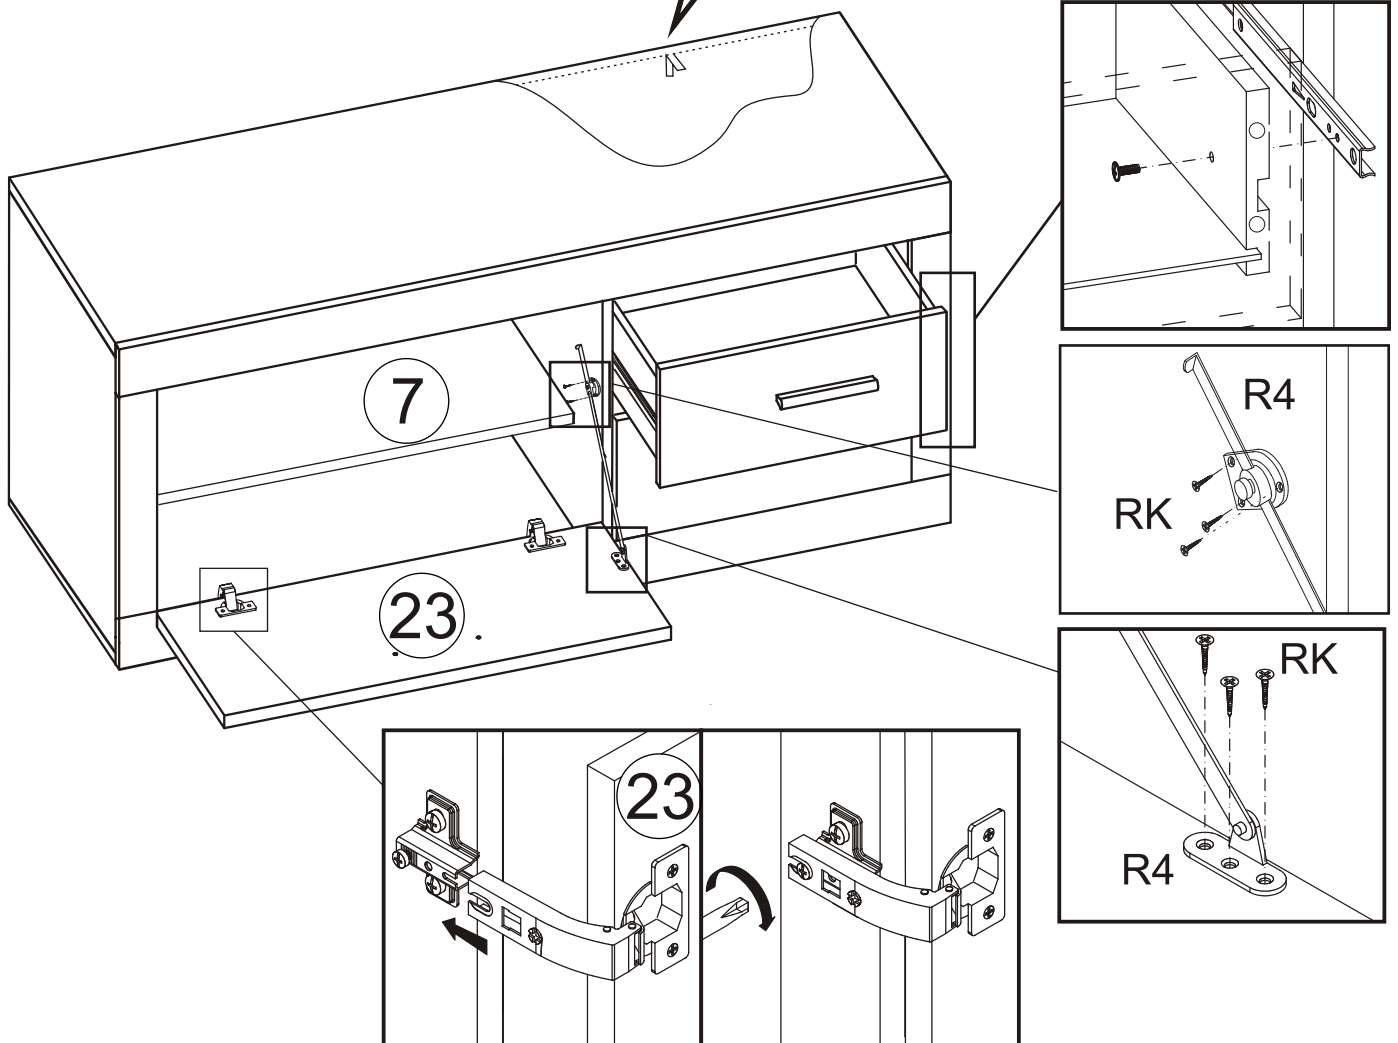

STONE MINI Garderobe

6/10

12

13

x2

14

15

16

17

1/2	1	EL-STO-G-MINI-ŁAW-BOK-L-BE	16x350x453	x1
	2	EL-STO-G-MINI-ŁAW-BOK-P-BE	16x350x453	x1
	3	EL-STO-G-MINI-ŁAW-DACH-G-BE	16x1000x350	x1
	4	EL-STO-G-MINI-ŁAW-DACH-D-BE	16x1000x350	x1
	5	EL-STO-G-MINI-ŁAW-PLECY-HDF-BI	3x297x470	x2
	6	EL-STO-G-MINI-ŁAW-DNO-SZ-HDF-BI	3x315x302	x2
	7	EL-STO-G-MINI-ŁAW-PÓŁKA-BI	16x574x331	x1
	8	EL-STO-G-MINI-ŁAW-PRZE-Ś-BI	16x453x331	x1
	9	EL-STO-G-MINI-ŁAW-PRZE-P-BI	16x453x331	x1
	10	EL-STO-G-MINI-ŁAW-BOK-SZ-L-BI	16x310x110	x2
	11	EL-STO-G-MINI-ŁAW-BOK-SZ-P-BI	16x310x110	x2
	12	EL-STO-G-MINI-ŁAW-TYL-SZ-BI	16x288x94	x2