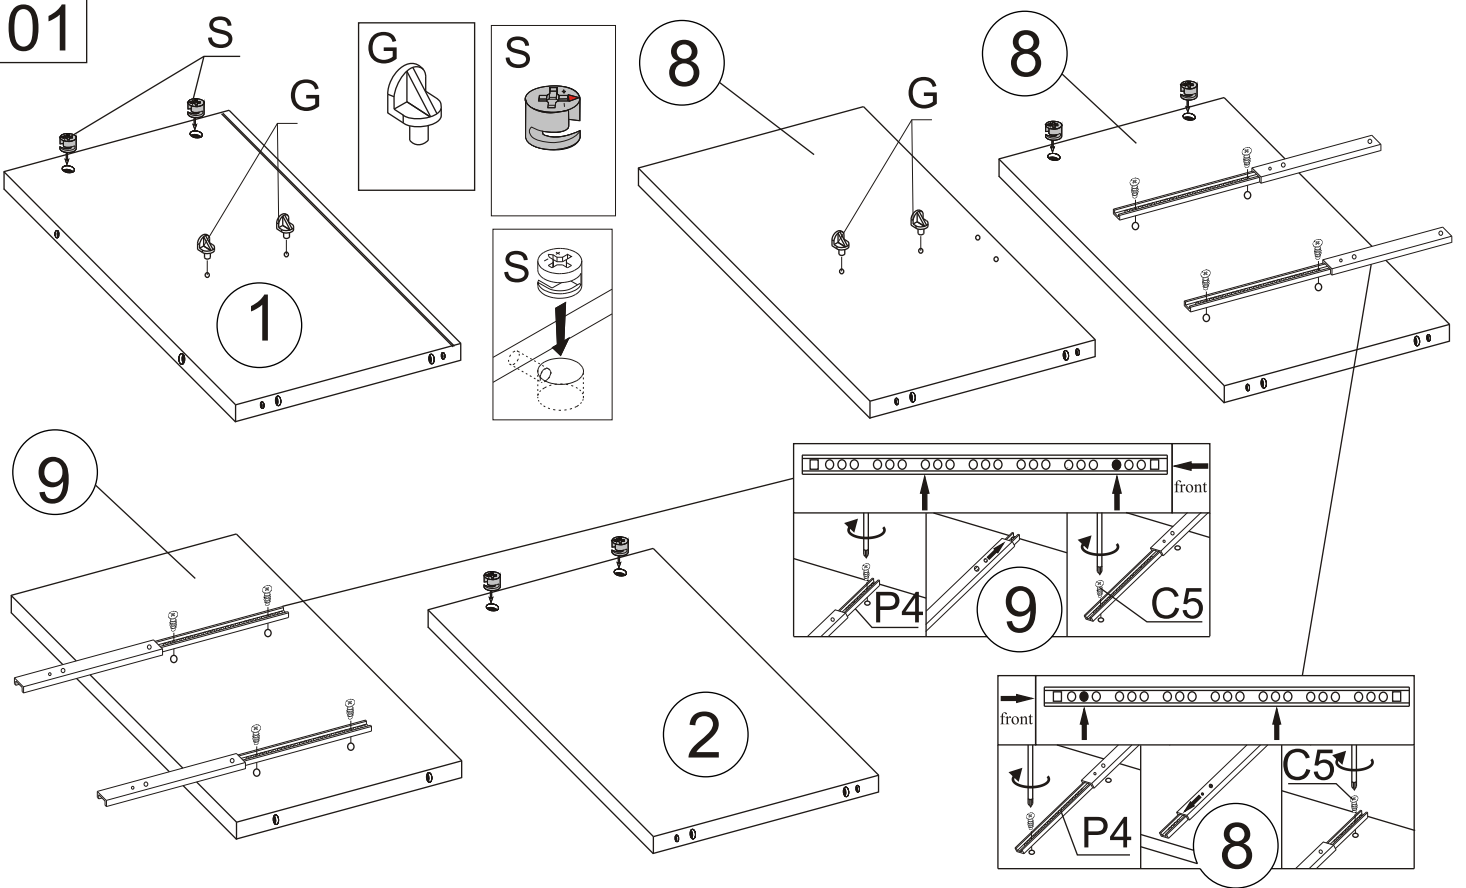

STONE MINI Garderobe 86-678-....-3 1/10

wyprodukowano dla / made for / produziert für
BEGA GRUPPE
producent: MEBLE OKMED POLAND

STONE MINI Garderobe

2/10

STONE MINI Garderobe

3/10

04

05

STONE MINI Garderobe

6/10

12

13

x2

14

15

16

17

1/2	1	EL-STO-G-MINI-ŁAW-BOK-L-BE	16x350x453	x1
	2	EL-STO-G-MINI-ŁAW-BOK-P-BE	16x350x453	x1
	3	EL-STO-G-MINI-ŁAW-DACH-G-BE	16x1000x350	x1
	4	EL-STO-G-MINI-ŁAW-DACH-D-BE	16x1000x350	x1
	5	EL-STO-G-MINI-ŁAW-PLECY-HDF-BI	3x297x470	x2
	6	EL-STO-G-MINI-ŁAW-DNO-SZ-HDF-BI	3x315x302	x2
	7	EL-STO-G-MINI-ŁAW-PÓŁKA-BI	16x574x331	x1
	8	EL-STO-G-MINI-ŁAW-PRZE-Ś-BI	16x453x331	x1
	9	EL-STO-G-MINI-ŁAW-PRZE-P-BI	16x453x331	x1
	10	EL-STO-G-MINI-ŁAW-BOK-SZ-L-BI	16x310x110	x2
	11	EL-STO-G-MINI-ŁAW-BOK-SZ-P-BI	16x310x110	x2
	12	EL-STO-G-MINI-ŁAW-TYL-SZ-BI	16x288x94	x2

2/2	13	EL-STO-G-MINI-ŁAW-LIST-D-BE	16x1001x60	x1
	14	EL-STO-G-MINI-ŁAW-LIST-G-BE	16x1001x60	x1
	15	EL-STO-G-MINI-ŁAW-LIST-L-BE	16x365x60	x1
	16	EL-STO-G-MINI-ŁAW-LIST-P-BE	16x365x60	x1
	17	EL-STO-G-MINI-WIE-LIST-G-BE	16x599x60	x1
	18	EL-STO-G-MINI-WIE-LIST-P-BE	16x1378x60	x1
	19	EL-STO-G-MINI-WIE-LIST-L-BE	16x1378x60	x1
	20	EL-STO-G-MINI-WIE-WIEN-BE	16x480x220	x1
	21	EL-STO-G-MINI-LUS-PL-TW-BI	16x400x1439	x1
	22	EL-STO-G-MINI-ŁAW-FRO-SZ-BI SQ	16x339x178	x2
	23	EL-STO-G-MINI-ŁAW-KLAPA-BI SQ	16x534x360	x1
	24	EL-STO-G-MINI-WIE-FRO-BISQ	16x600x1439	x1