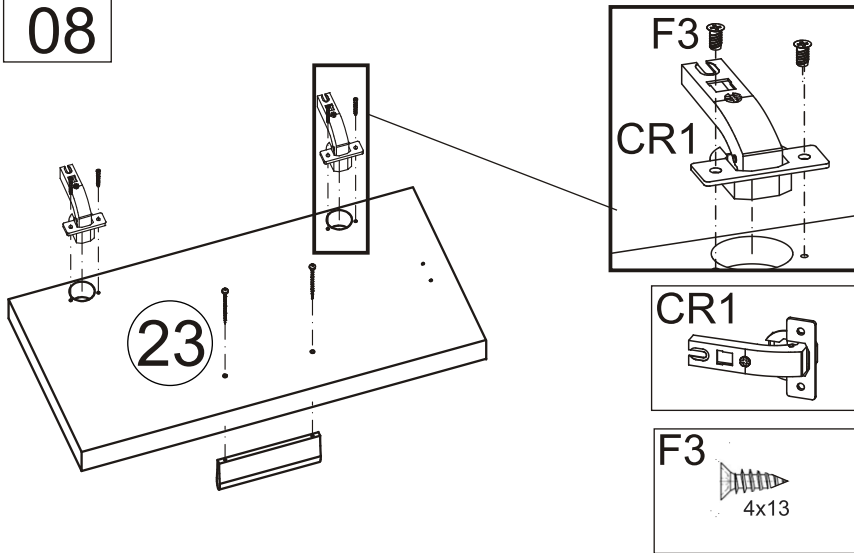

STONE MINI Garderobe

5/10

08