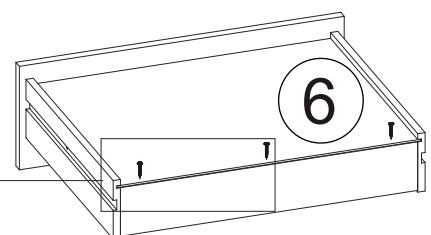

STONE MINI Garderobe

6/10

12

13

x2

14

15

16

17

1/2	1	EL-STO-G-MINI-ŁAW-BOK-L-BE	16x350x453	x1
	2	EL-STO-G-MINI-ŁAW-BOK-P-BE	16x350x453	x1
	3	EL-STO-G-MINI-ŁAW-DACH-G-BE	16x1000x350	x1
	4	EL-STO-G-MINI-ŁAW-DACH-D-BE	16x1000x350	x1
	5	EL-STO-G-MINI-ŁAW-PLECY-HDF-BI	3x297x470	x2
	6	EL-STO-G-MINI-ŁAW-DNO-SZ-HDF-BI	3x315x302	x2
	7	EL-STO-G-MINI-ŁAW-PÓŁKA-BI	16x574x331	x1
	8	EL-STO-G-MINI-ŁAW-PRZE-Ś-BI	16x453x331	x1
	9	EL-STO-G-MINI-ŁAW-PRZE-P-BI	16x453x331	x1
	10	EL-STO-G-MINI-ŁAW-BOK-SZ-L-BI	16x310x110	x2
	11	EL-STO-G-MINI-ŁAW-BOK-SZ-P-BI	16x310x110	x2
	12	EL-STO-G-MINI-ŁAW-TYL-SZ-BI	16x288x94	x2