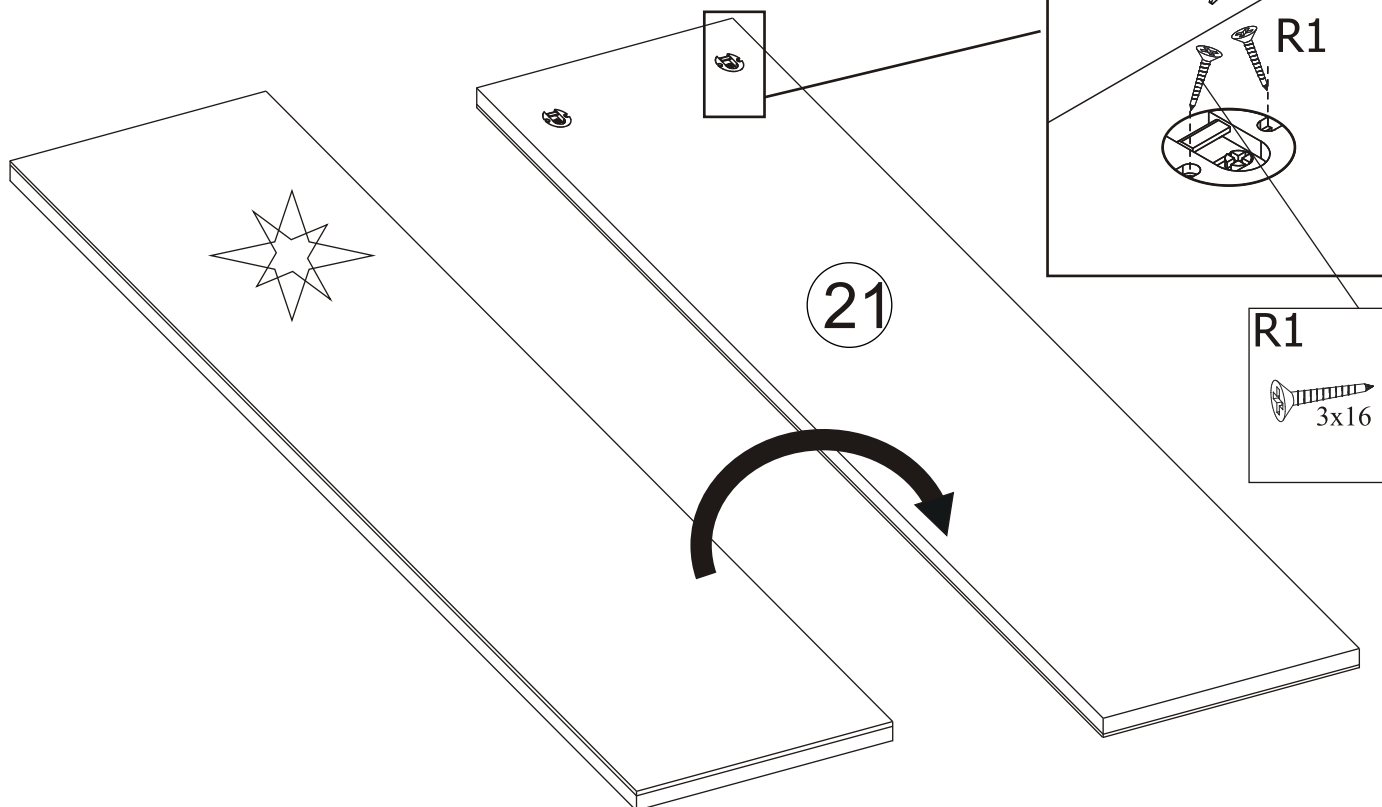

STONE MINI Garderobe

6/10

12

13

x2

14

15

16

17

1/2	1	EL-STO-G-MINI-ŁAW-BOK-L-BE	16x350x453	x1
	2	EL-STO-G-MINI-ŁAW-BOK-P-BE	16x350x453	x1
	3	EL-STO-G-MINI-ŁAW-DACH-G-BE	16x1000x350	x1
	4	EL-STO-G-MINI-ŁAW-DACH-D-BE	16x1000x350	x1
	5	EL-STO-G-MINI-ŁAW-PLECY-HDF-BI	3x297x470	x2
	6	EL-STO-G-MINI-ŁAW-DNO-SZ-HDF-BI	3x315x302	x2
	7	EL-STO-G-MINI-ŁAW-PÓŁKA-BI	16x574x331	x1
	8	EL-STO-G-MINI-ŁAW-PRZE-Ś-BI	16x453x331	x1
	9	EL-STO-G-MINI-ŁAW-PRZE-P-BI	16x453x331	x1
	10	EL-STO-G-MINI-ŁAW-BOK-SZ-L-BI	16x310x110	x2
	11	EL-STO-G-MINI-ŁAW-BOK-SZ-P-BI	16x310x110	x2
	12	EL-STO-G-MINI-ŁAW-TYL-SZ-BI	16x288x94	x2