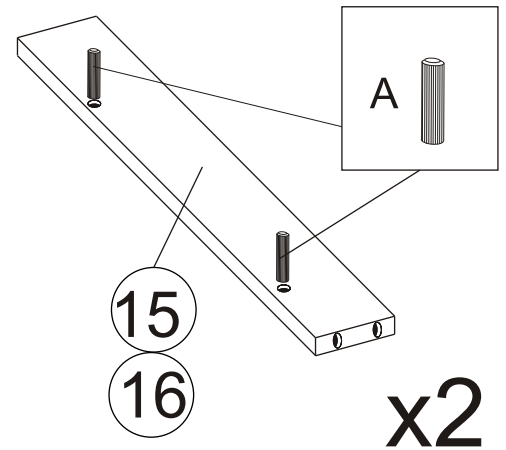

STONE MINI Garderobe

5/10

08

09

10

11