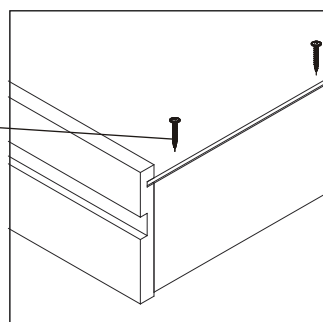

STONE MINI Garderobe

6/10

12

13

x2

14

15

16

17

1/2	1	EL-STO-G-MINI-ŁAW-BOK-L-BE	16x350x453	x1
	2	EL-STO-G-MINI-ŁAW-BOK-P-BE	16x350x453	x1
	3	EL-STO-G-MINI-ŁAW-DACH-G-BE	16x1000x350	x1
	4	EL-STO-G-MINI-ŁAW-DACH-D-BE	16x1000x350	x1
	5	EL-STO-G-MINI-ŁAW-PLECY-HDF-BI	3x297x470	x2
	6	EL-STO-G-MINI-ŁAW-DNO-SZ-HDF-BI	3x315x302	x2
	7	EL-STO-G-MINI-ŁAW-PÓŁKA-BI	16x574x331	x1
	8	EL-STO-G-MINI-ŁAW-PRZE-Ś-BI	16x453x331	x1
	9	EL-STO-G-MINI-ŁAW-PRZE-P-BI	16x453x331	x1
	10	EL-STO-G-MINI-ŁAW-BOK-SZ-L-BI	16x310x110	x2
	11	EL-STO-G-MINI-ŁAW-BOK-SZ-P-BI	16x310x110	x2
	12	EL-STO-G-MINI-ŁAW-TYL-SZ-BI	16x288x94	x2