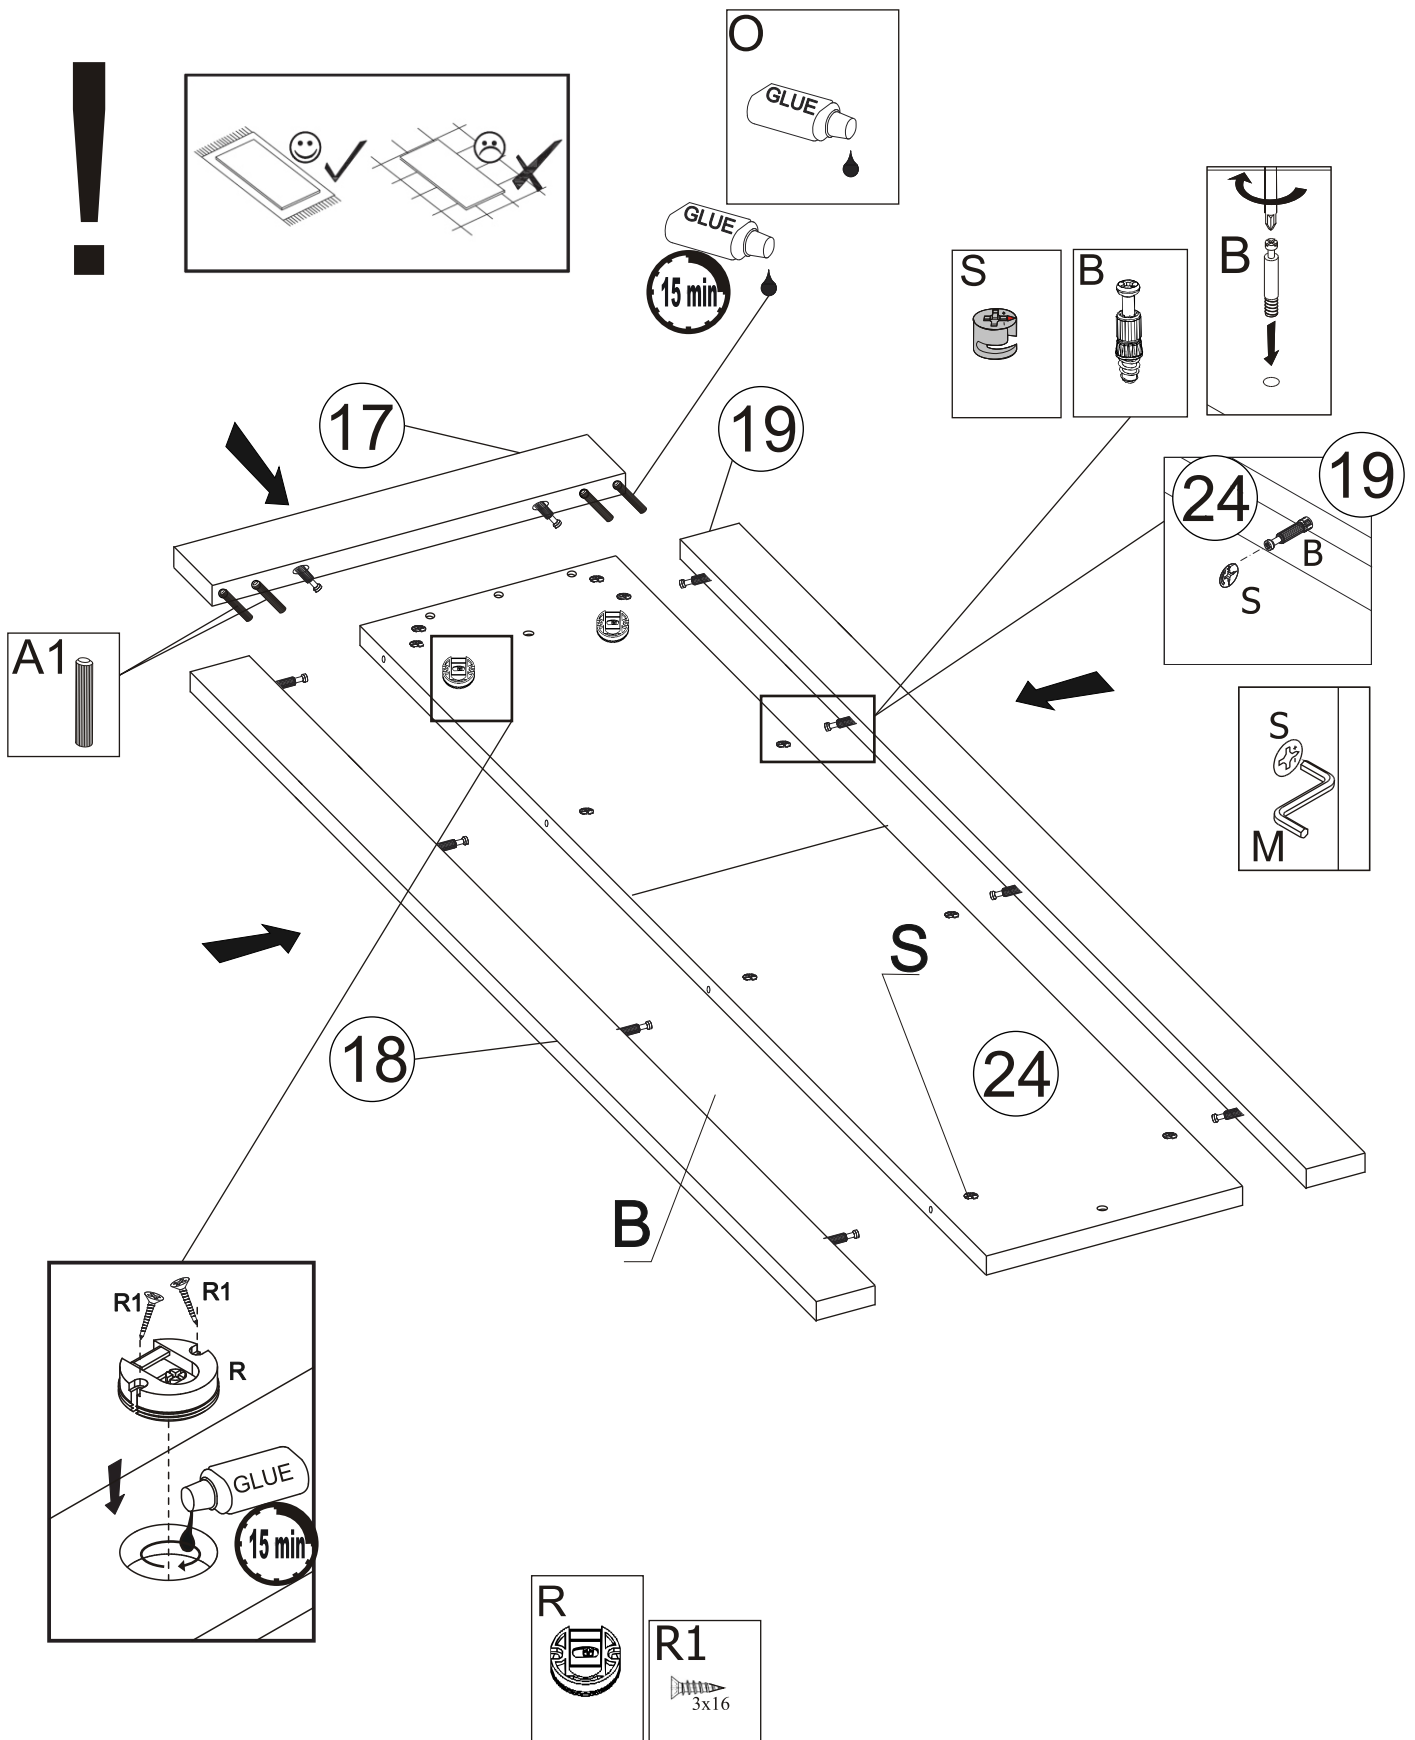

STONE MINI Garderobe

6/10

12

13

x2

14

15

16

17

1/2	1	EL-STO-G-MINI-ŁAW-BOK-L-BE	16x350x453	x1
	2	EL-STO-G-MINI-ŁAW-BOK-P-BE	16x350x453	x1
	3	EL-STO-G-MINI-ŁAW-DACH-G-BE	16x1000x350	x1
	4	EL-STO-G-MINI-ŁAW-DACH-D-BE	16x1000x350	x1
	5	EL-STO-G-MINI-ŁAW-PLECY-HDF-BI	3x297x470	x2
	6	EL-STO-G-MINI-ŁAW-DNO-SZ-HDF-BI	3x315x302	x2
	7	EL-STO-G-MINI-ŁAW-PÓŁKA-BI	16x574x331	x1
	8	EL-STO-G-MINI-ŁAW-PRZE-Ś-BI	16x453x331	x1
	9	EL-STO-G-MINI-ŁAW-PRZE-P-BI	16x453x331	x1
	10	EL-STO-G-MINI-ŁAW-BOK-SZ-L-BI	16x310x110	x2
	11	EL-STO-G-MINI-ŁAW-BOK-SZ-P-BI	16x310x110	x2
	12	EL-STO-G-MINI-ŁAW-TYL-SZ-BI	16x288x94	x2

2/2	13	EL-STO-G-MINI-ŁAW-LIST-D-BE	16x1001x60	x1
	14	EL-STO-G-MINI-ŁAW-LIST-G-BE	16x1001x60	x1
	15	EL-STO-G-MINI-ŁAW-LIST-L-BE	16x365x60	x1
	16	EL-STO-G-MINI-ŁAW-LIST-P-BE	16x365x60	x1
	17	EL-STO-G-MINI-WIE-LIST-G-BE	16x599x60	x1
	18	EL-STO-G-MINI-WIE-LIST-P-BE	16x1378x60	x1
	19	EL-STO-G-MINI-WIE-LIST-L-BE	16x1378x60	x1
	20	EL-STO-G-MINI-WIE-WIEN-BE	16x480x220	x1
	21	EL-STO-G-MINI-LUS-PL-TW-BI	16x400x1439	x1
	22	EL-STO-G-MINI-ŁAW-FRO-SZ-BI SQ	16x339x178	x2
	23	EL-STO-G-MINI-ŁAW-KLAPA-BI SQ	16x534x360	x1
	24	EL-STO-G-MINI-WIE-FRO-BISQ	16x600x1439	x1