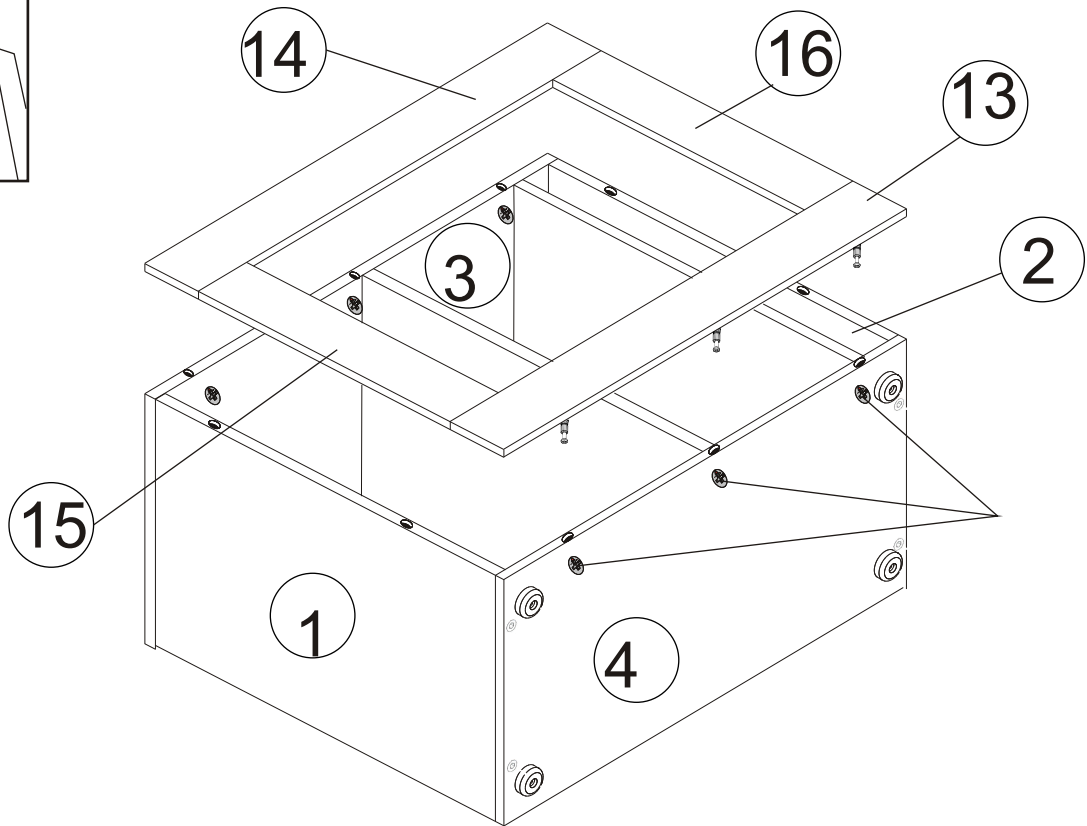

STONE MINI Garderobe

6/10

12

13

x2

14

15

16

17

1/2	1	EL-STO-G-MINI-ŁAW-BOK-L-BE	16x350x453	x1
	2	EL-STO-G-MINI-ŁAW-BOK-P-BE	16x350x453	x1
	3	EL-STO-G-MINI-ŁAW-DACH-G-BE	16x1000x350	x1
	4	EL-STO-G-MINI-ŁAW-DACH-D-BE	16x1000x350	x1
	5	EL-STO-G-MINI-ŁAW-PLECY-HDF-BI	3x297x470	x2
	6	EL-STO-G-MINI-ŁAW-DNO-SZ-HDF-BI	3x315x302	x2
	7	EL-STO-G-MINI-ŁAW-PÓŁKA-BI	16x574x331	x1
	8	EL-STO-G-MINI-ŁAW-PRZE-Ś-BI	16x453x331	x1
	9	EL-STO-G-MINI-ŁAW-PRZE-P-BI	16x453x331	x1
	10	EL-STO-G-MINI-ŁAW-BOK-SZ-L-BI	16x310x110	x2
	11	EL-STO-G-MINI-ŁAW-BOK-SZ-P-BI	16x310x110	x2
	12	EL-STO-G-MINI-ŁAW-TYL-SZ-BI	16x288x94	x2