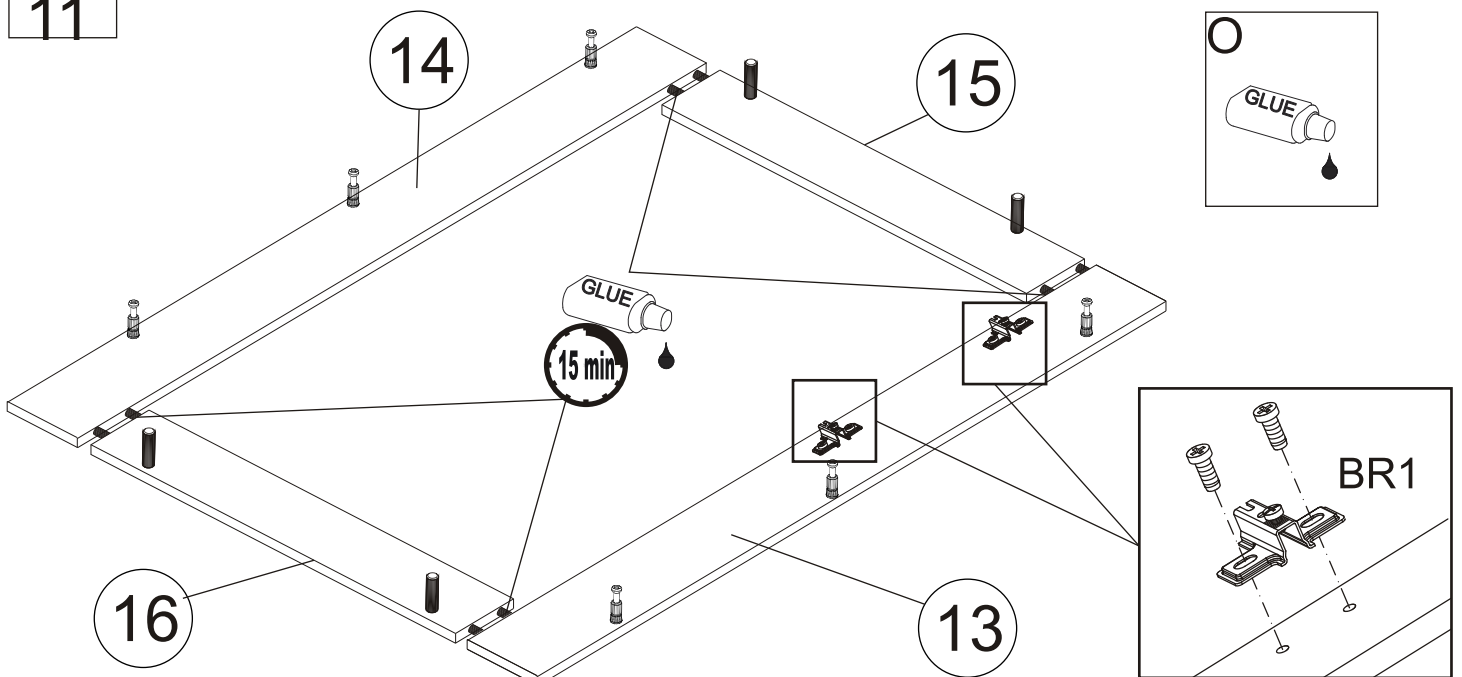

STONE MINI Garderobe

6/10

12

13

x2

14

15

16

17

1/2	1	EL-STO-G-MINI-ŁAW-BOK-L-BE	16x350x453	x1
	2	EL-STO-G-MINI-ŁAW-BOK-P-BE	16x350x453	x1
	3	EL-STO-G-MINI-ŁAW-DACH-G-BE	16x1000x350	x1
	4	EL-STO-G-MINI-ŁAW-DACH-D-BE	16x1000x350	x1
	5	EL-STO-G-MINI-ŁAW-PLECY-HDF-BI	3x297x470	x2
	6	EL-STO-G-MINI-ŁAW-DNO-SZ-HDF-BI	3x315x302	x2
	7	EL-STO-G-MINI-ŁAW-PÓŁKA-BI	16x574x331	x1
	8	EL-STO-G-MINI-ŁAW-PRZE-Ś-BI	16x453x331	x1
	9	EL-STO-G-MINI-ŁAW-PRZE-P-BI	16x453x331	x1
	10	EL-STO-G-MINI-ŁAW-BOK-SZ-L-BI	16x310x110	x2
	11	EL-STO-G-MINI-ŁAW-BOK-SZ-P-BI	16x310x110	x2
	12	EL-STO-G-MINI-ŁAW-TYL-SZ-BI	16x288x94	x2

2/2	13	EL-STO-G-MINI-ŁAW-LIST-D-BE	16x1001x60	x1
	14	EL-STO-G-MINI-ŁAW-LIST-G-BE	16x1001x60	x1
	15	EL-STO-G-MINI-ŁAW-LIST-L-BE	16x365x60	x1
	16	EL-STO-G-MINI-ŁAW-LIST-P-BE	16x365x60	x1
	17	EL-STO-G-MINI-WIE-LIST-G-BE	16x599x60	x1
	18	EL-STO-G-MINI-WIE-LIST-P-BE	16x1378x60	x1
	19	EL-STO-G-MINI-WIE-LIST-L-BE	16x1378x60	x1
	20	EL-STO-G-MINI-WIE-WIEN-BE	16x480x220	x1
	21	EL-STO-G-MINI-LUS-PL-TW-BI	16x400x1439	x1
	22	EL-STO-G-MINI-ŁAW-FRO-SZ-BI SQ	16x339x178	x2
	23	EL-STO-G-MINI-ŁAW-KLAPA-BI SQ	16x534x360	x1
	24	EL-STO-G-MINI-WIE-FRO-BISQ	16x600x1439	x1