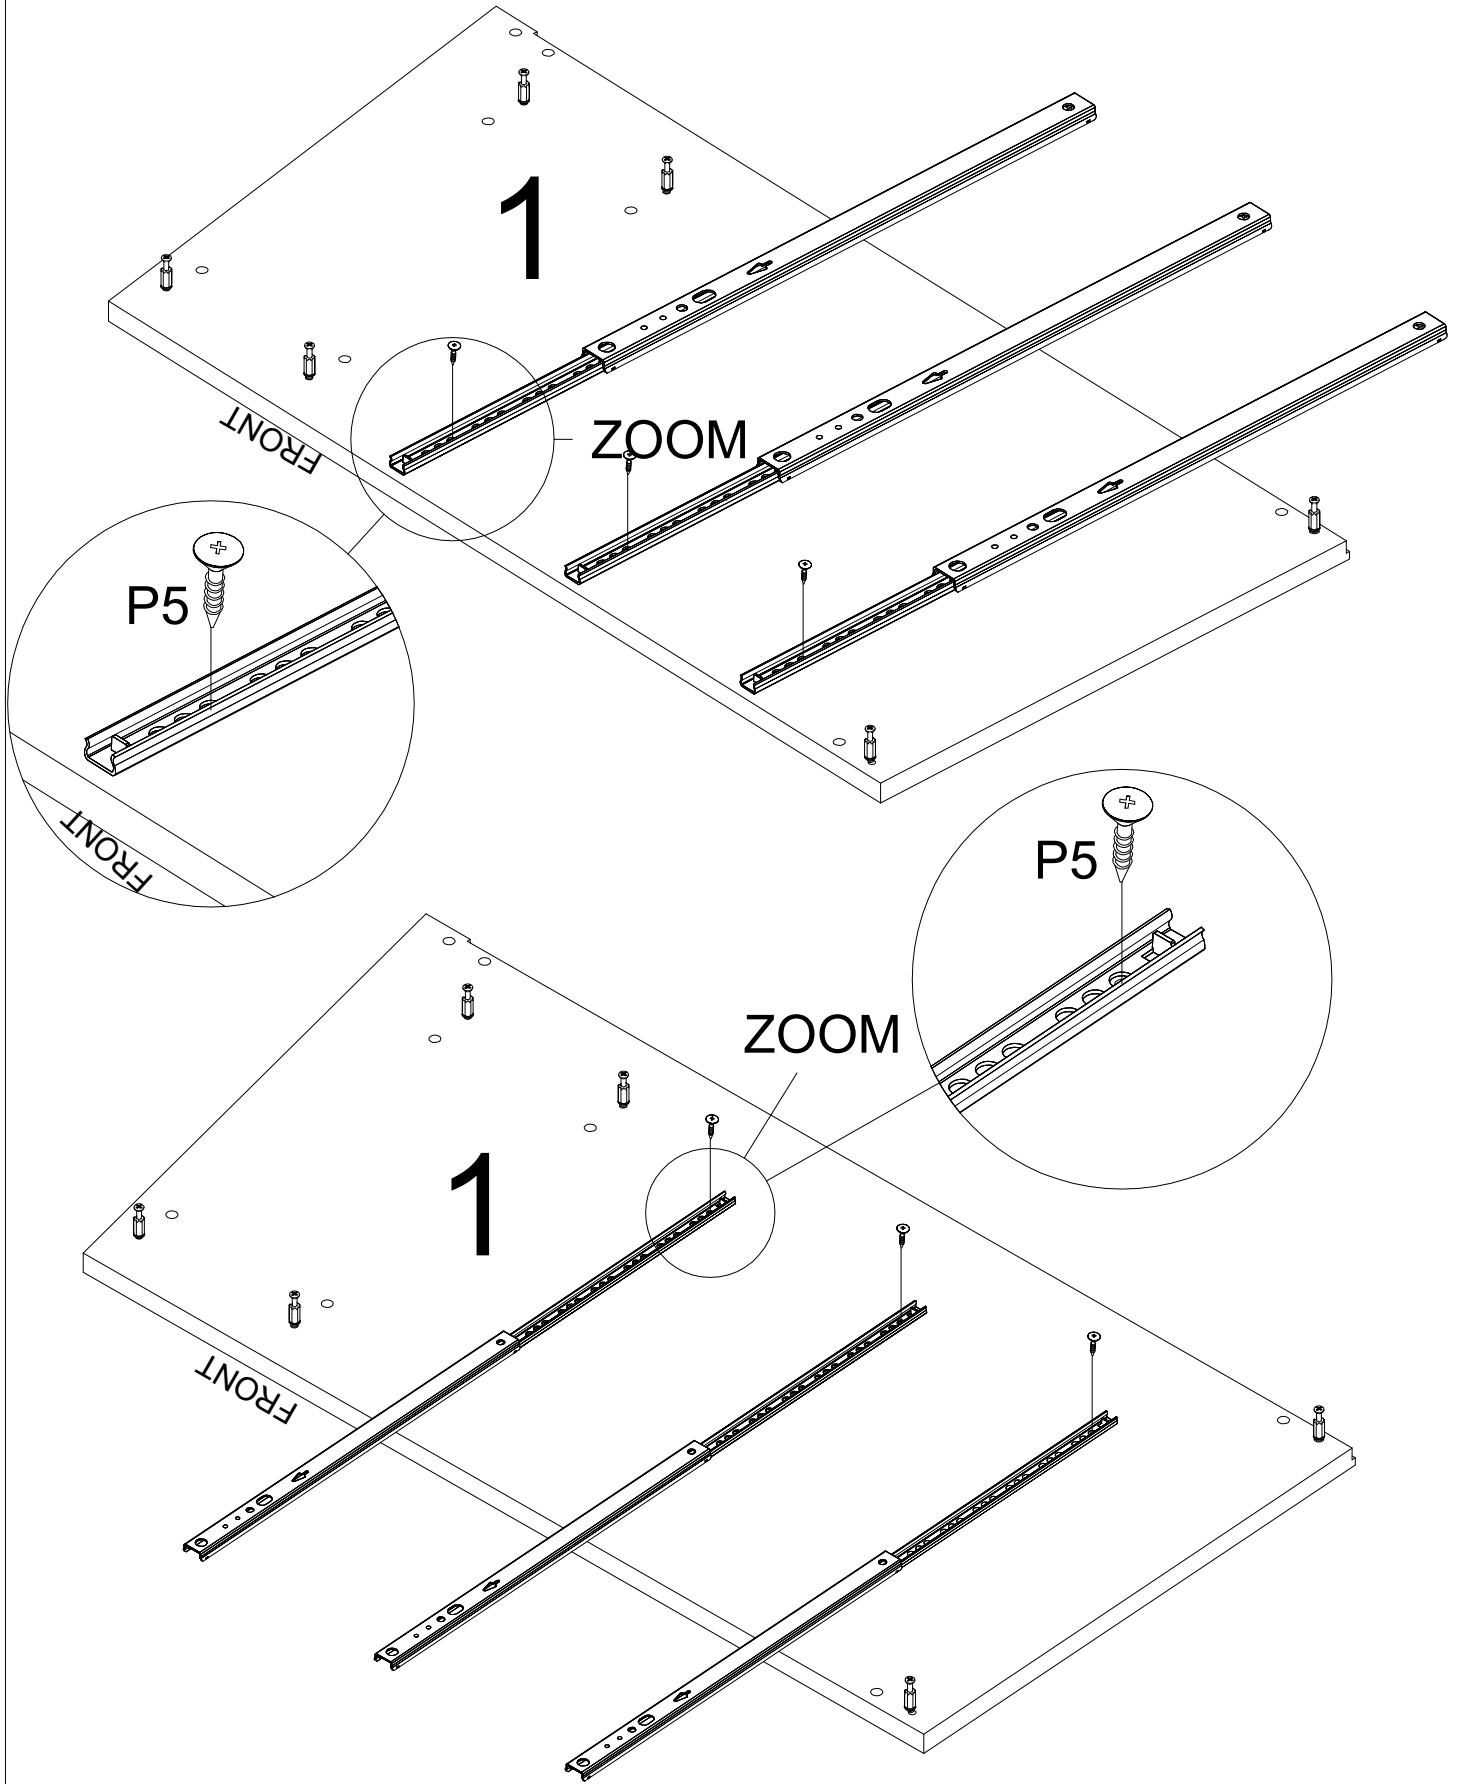

<h1>LUMO 3S 38-963-..-E</h1>		

 A	 F4	 U4	 S	 P1	 C	 A1	 C4	 D5	 B2	 L3	 L	 R1	 P5
16	4	6	3	6	12	12	6	18	12	25	6	6	12

LUMO 3S 38-963-..-E		

1	837x420x16	x1
2	837x420x16	x1
3	428x416x16	x2
4	428x75x16	x2
5	428x75x16	x1
6	424x169x16	x3
7	325x140x12	x3
8	325x140x12	x3
9	396x140x12	x3
10	405x320x3	x3
11	762x446x3	x1

1

2

3

 17/310mm P1	 Ø4x13mm P5
3	6

4

17/310mm	Ø4x13mm
	
P1	P5
3	6

ZOOM

FRONT

2

P5

P5

A

FRONT

2

5

 C 12	 A 12
---	---